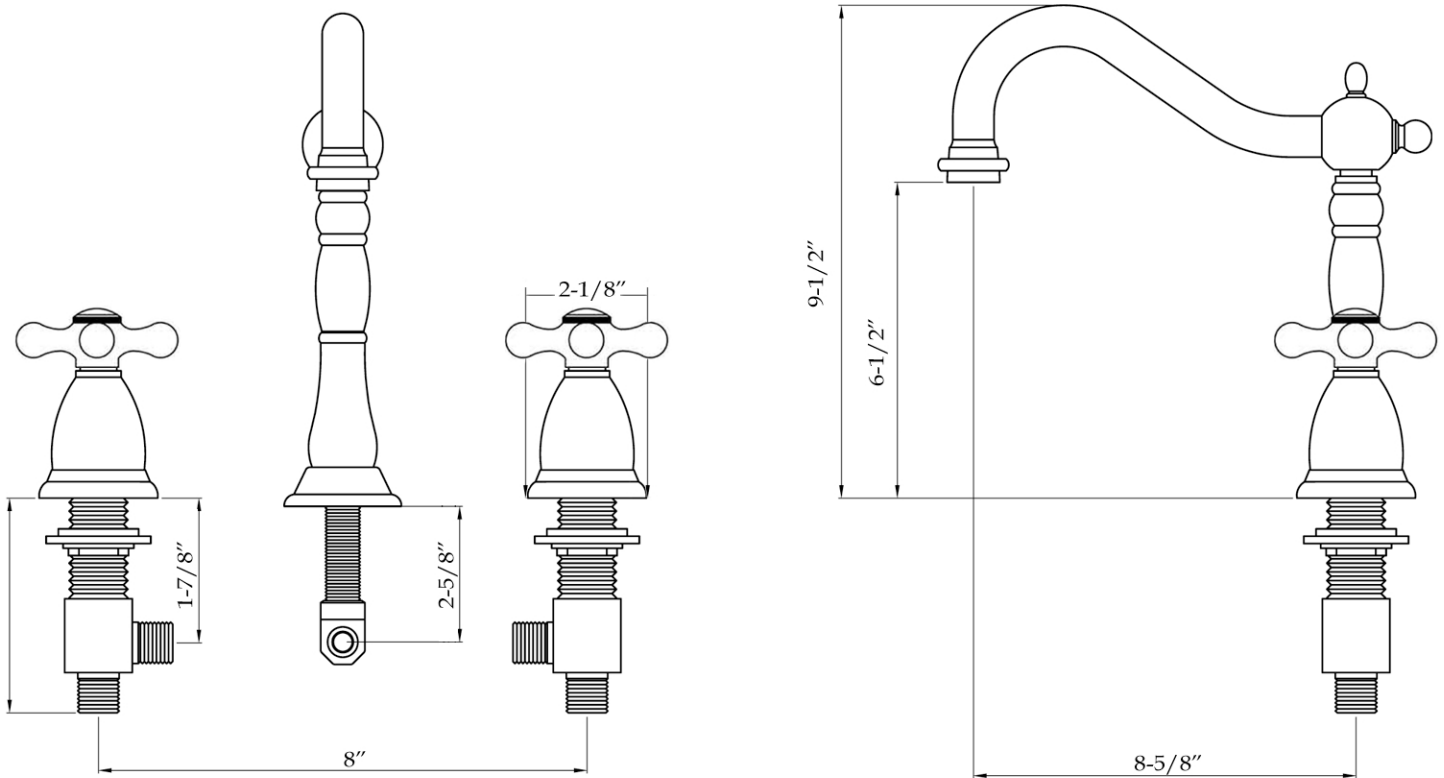

MAIDSTONE

www.MaidstoneSupply.com

Bathroom Sink Faucet

Part No: 124-WS3-ML7

Contact Maidstone for additional information and specifications. For complete warranty information and a list of dealers visit www.MaidstoneSupply.com. All products and specifications are subject to change without notice. Maidstone is not responsible for typographical and/or dimensional errors. Typographical errors are subject to correction.

Note: Rough-in dimensions may vary +/- 1/2" and are subject to change. No responsibility is assumed by Maidstone.

05-07-2024