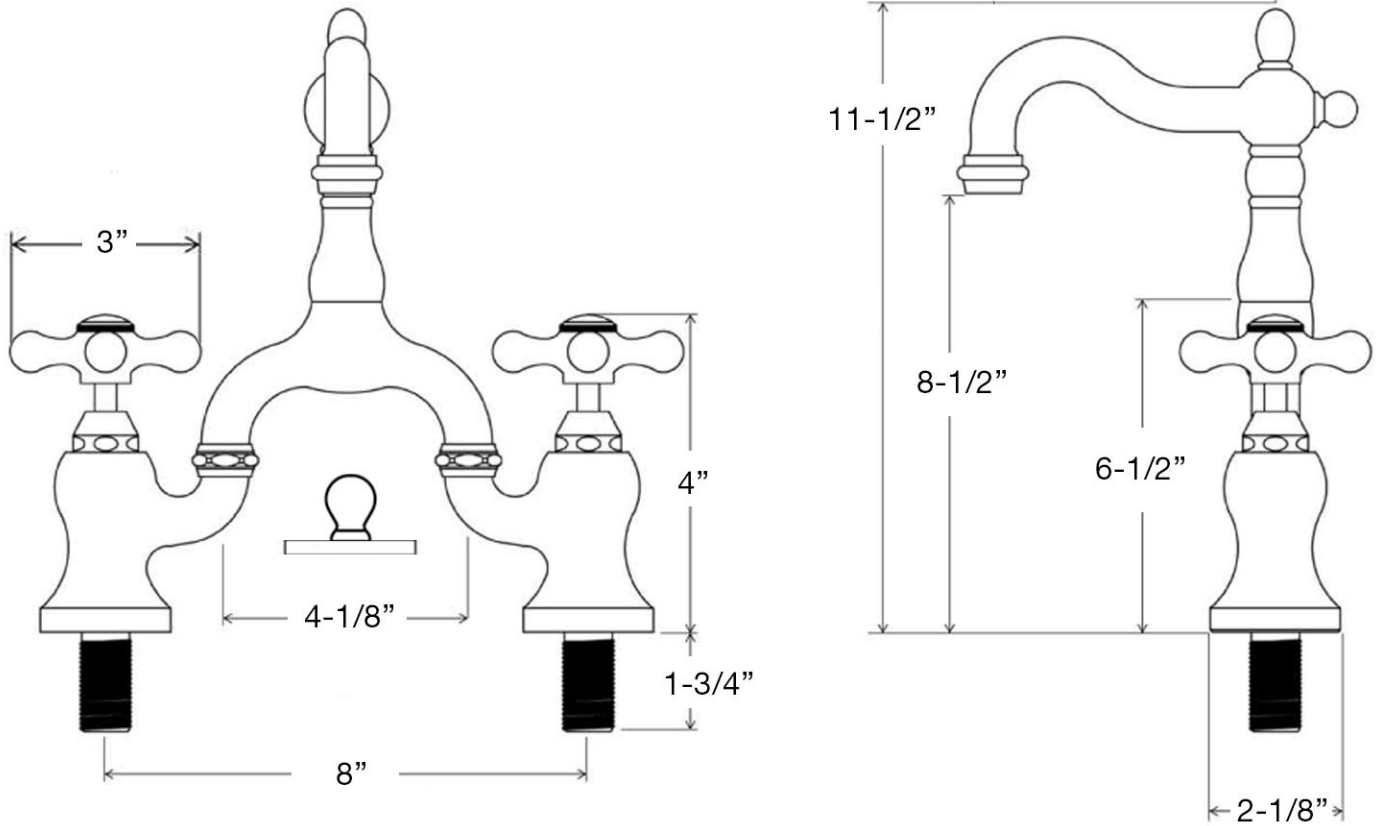

MAIDSTONE

www.MaidstoneSupply.com

Bridge Bathroom Sink Faucet

Part No: 124-WS5

Porcelain Lever

Metal Lever

Contact Maidstone for additional information and specifications. For complete warranty information and a list of dealers visit www.MaidstoneSupply.com. All products and specifications are subject to change without notice. Maidstone is not responsible for typographical and/or dimensional errors. Typographical errors are subject to correction.

Note: Rough-in dimensions may vary +/- 1/2" and are subject to change. No responsibility is assumed by Maidstone.