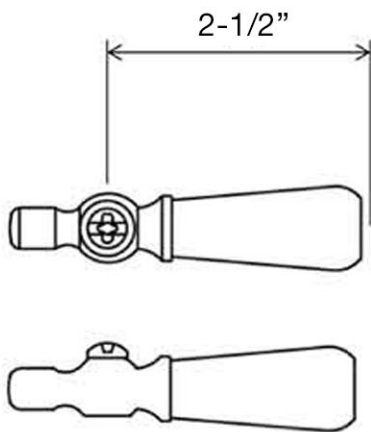

MAIDSTONE

www.MaidstoneSupply.com

Bridge Bathroom Sink Faucet

Part No: 124-WS5

Porcelain Lever

Metal Lever

Contact Maidstone for additional information and specifications. For complete warranty information and a list of dealers visit www.MaidstoneSupply.com. All products and specifications are subject to change without notice. Maidstone is not responsible for typographical and/or dimensional errors. Typographical errors are subject to correction.

Note: Rough-in dimensions may vary +/- 1/2" and are subject to change. No responsibility is assumed by Maidstone.