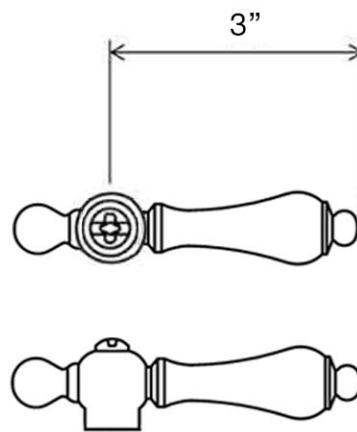

MAIDSTONE

www.MaidstoneSupply.com

Bridge Bathroom Sink Faucet

Part No: 124-WS5

Porcelain Lever

Metal Lever

Contact Maidstone for additional information and specifications. For complete warranty information and a list of dealers visit www.MaidstoneSupply.com. All products and specifications are subject to change without notice. Maidstone is not responsible for typographical and/or dimensional errors. Typographical errors are subject to correction.

Note: Rough-in dimensions may vary +/- 1/2" and are subject to change. No responsibility is assumed by Maidstone.