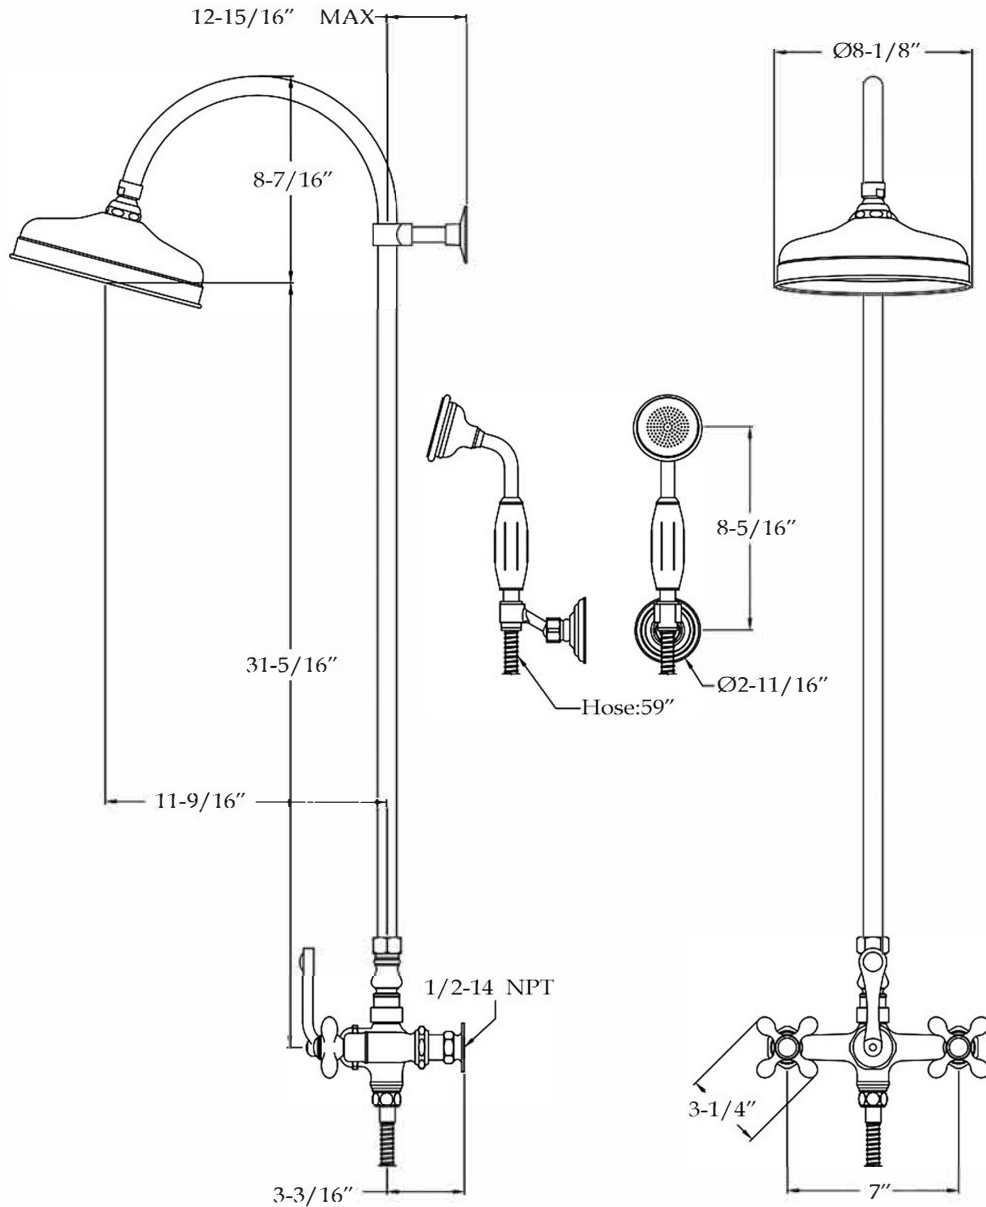

MAIDSTONE

www.MaidstoneSupply.com

Exposed Shower

Part No:141-W12-RS1

Contact Maidstone for additional information and specifications. For complete warranty information and a list of dealers visit www.MaidstoneSupply.com. All products and specifications are subject to change without notice. Maidstone is not responsible for typographical and/or dimensional errors. Typographical errors are subject to correction.

Note: Rough-in dimensions may vary +/- 1/2" and are subject to change. No responsibility is assumed by Maidstone.