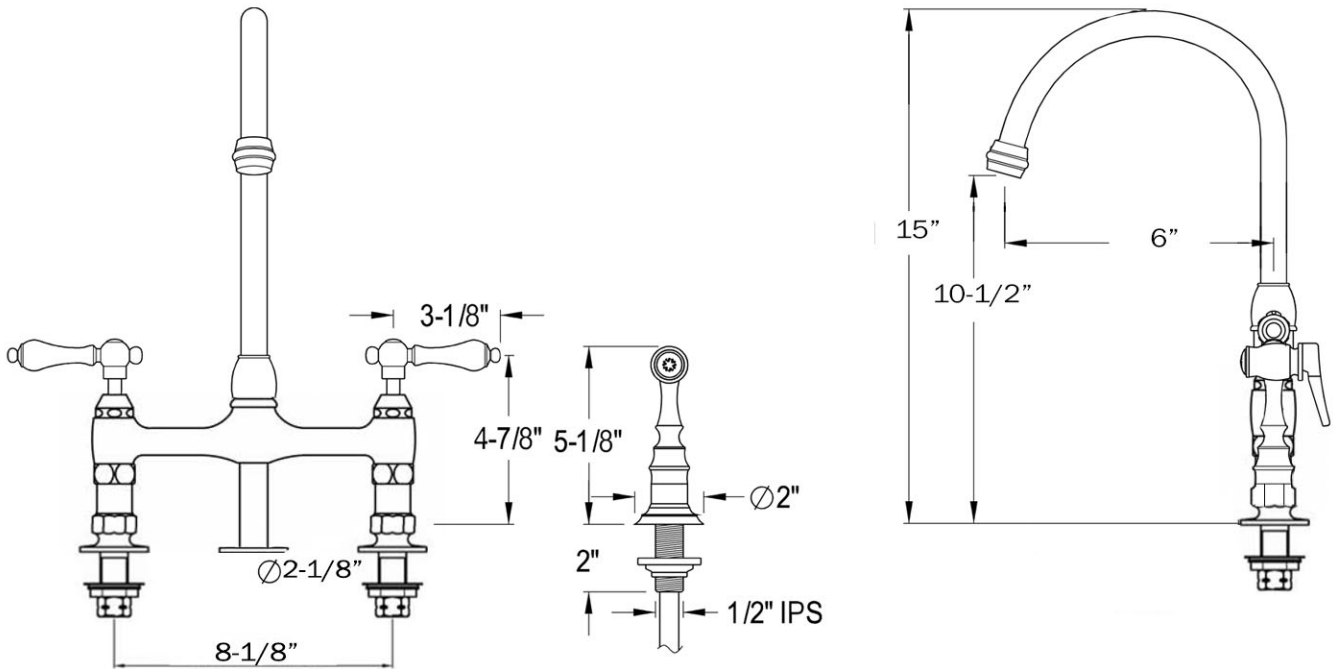

MAIDSTONE

www.MaidstoneSupply.com

Gooseneck Bridge Style Kitchen Faucet

Part No: 144-BRC5

Porcelain Lever

Metal Cross

Contact Maidstone for additional information and specifications. For complete warranty information and a list of dealers visit www.MaidstoneSupply.com. All products and specifications are subject to change without notice. Maidstone is not responsible for typographical and/or dimensional errors. Typographical errors are subject to correction.

Note: Rough-in dimensions may vary +/- 1/2" and are subject to change. No responsibility is assumed by Maidstone.