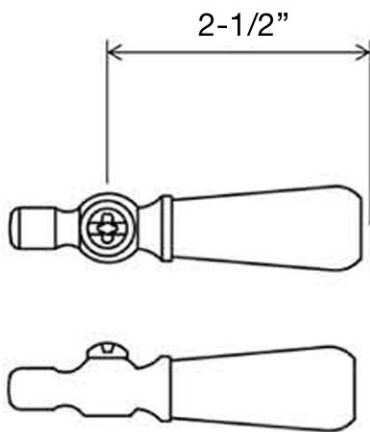

MAIDSTONE

www.MaidstoneSupply.com

Gooseneck Bridge Style Kitchen Faucet

Part No: 144-BRC5

Porcelain Lever

Metal Cross

Contact Maidstone for additional information and specifications. For complete warranty information and a list of dealers visit www.MaidstoneSupply.com. All products and specifications are subject to change without notice. Maidstone is not responsible for typographical and/or dimensional errors. Typographical errors are subject to correction.

Note: Rough-in dimensions may vary +/- 1/2" and are subject to change. No responsibility is assumed by Maidstone.