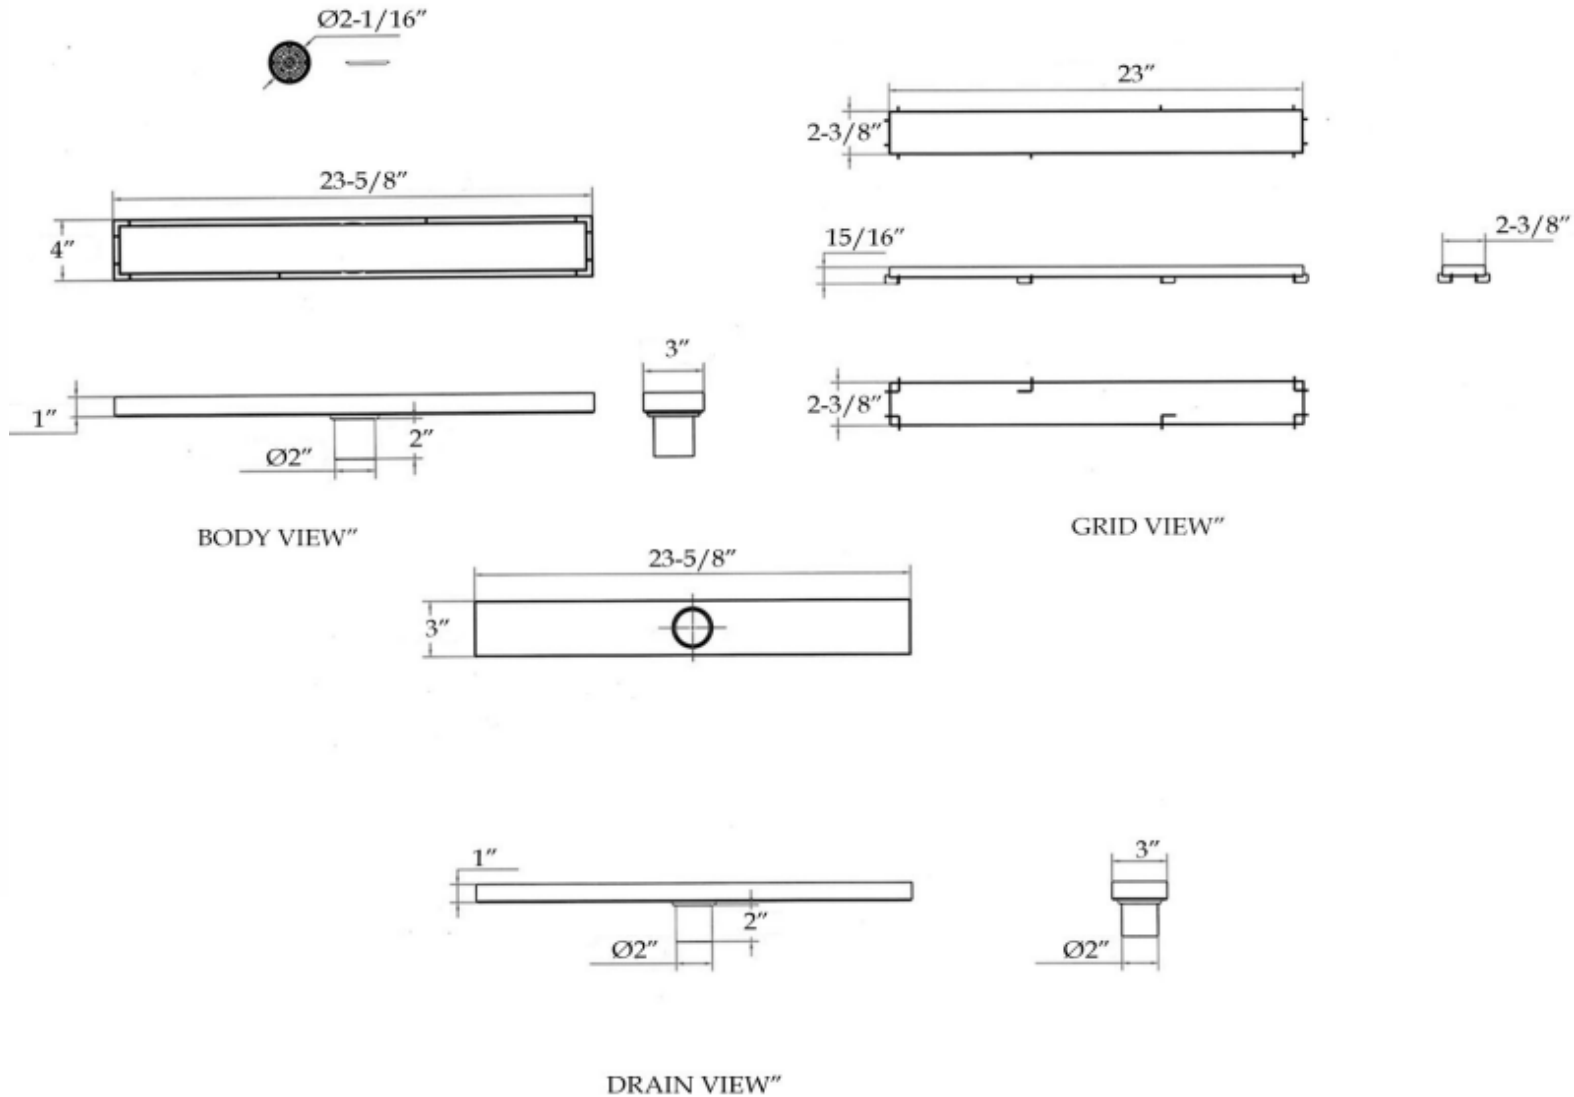

# MAIDSTONE

[www.MaidstoneSupply.com](http://www.MaidstoneSupply.com)

Shower Drain

Part No: 122-ML60

Contact Maidstone for additional information and specifications. For complete warranty information and a list of dealers visit [www.MaidstoneSupply.com](http://www.MaidstoneSupply.com). All products and specifications are subject to change without notice. Maidstone is not responsible for typographical and/or dimensional errors. Typographical errors are subject to correction.

Note: Rough-in dimensions may vary  $\pm 1/2\text{'}$  and are subject to change. No responsibility is assumed by Maidstone.