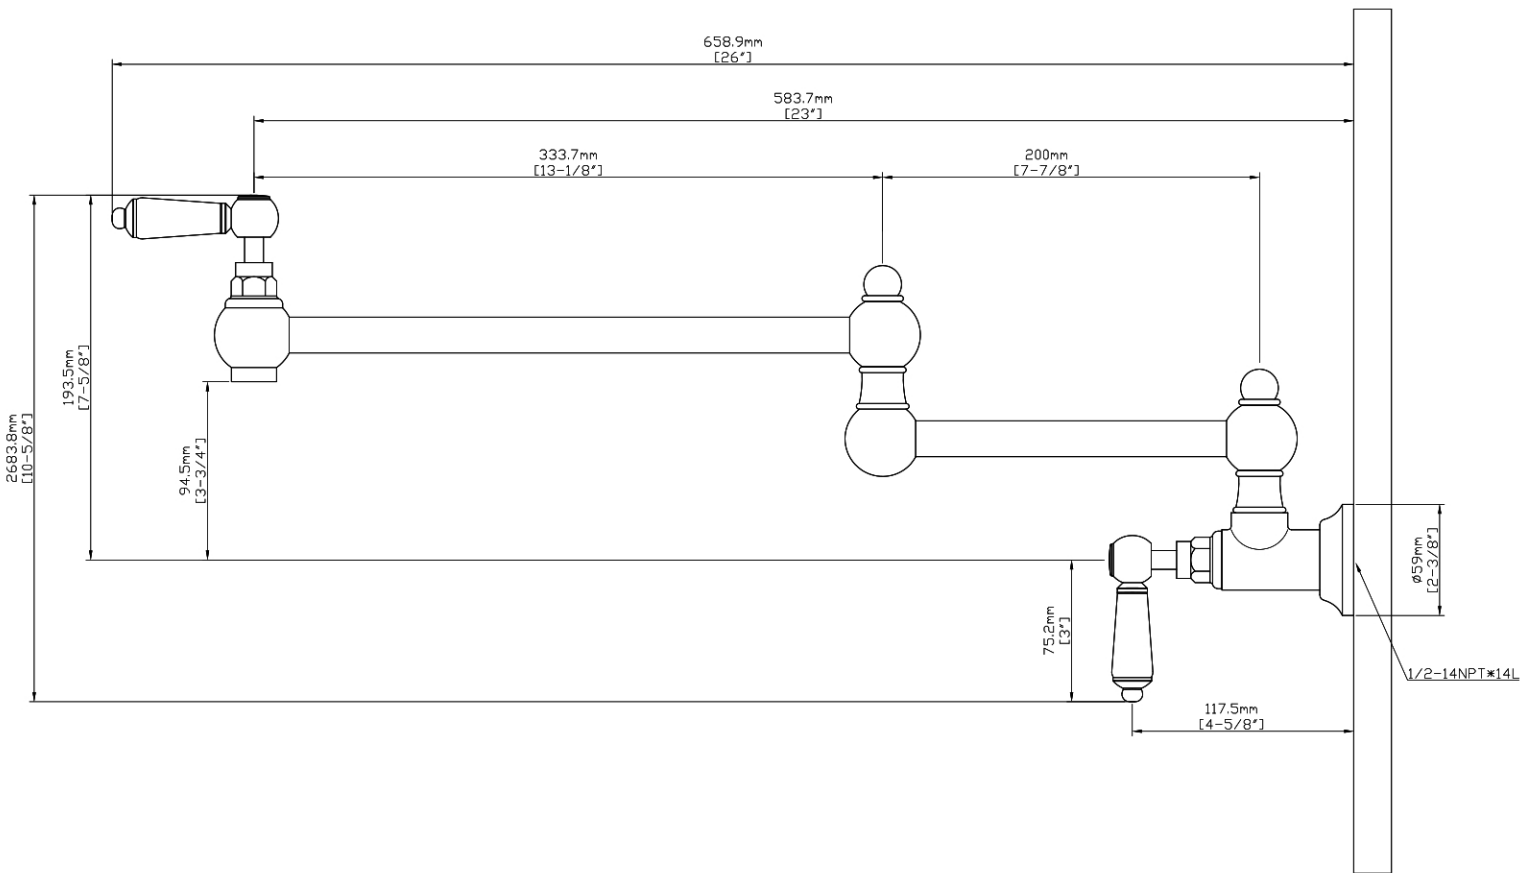

MAIDSTONE

www.MaidstoneSupply.com

Wall Mounted Pot Filler Part No: 144-PT1-ML

Contact Maidstone for additional information and specifications. For complete warranty information and a list of dealers visit www.MaidstoneSupply.com. All products and specifications are subject to change without notice. Maidstone is not responsible for typographical and/or dimensional errors. Typographical errors are subject to correction.

Note: Rough-in dimensions may vary +/- 1/2" and are subject to change. No responsibility is assumed by Maidstone.