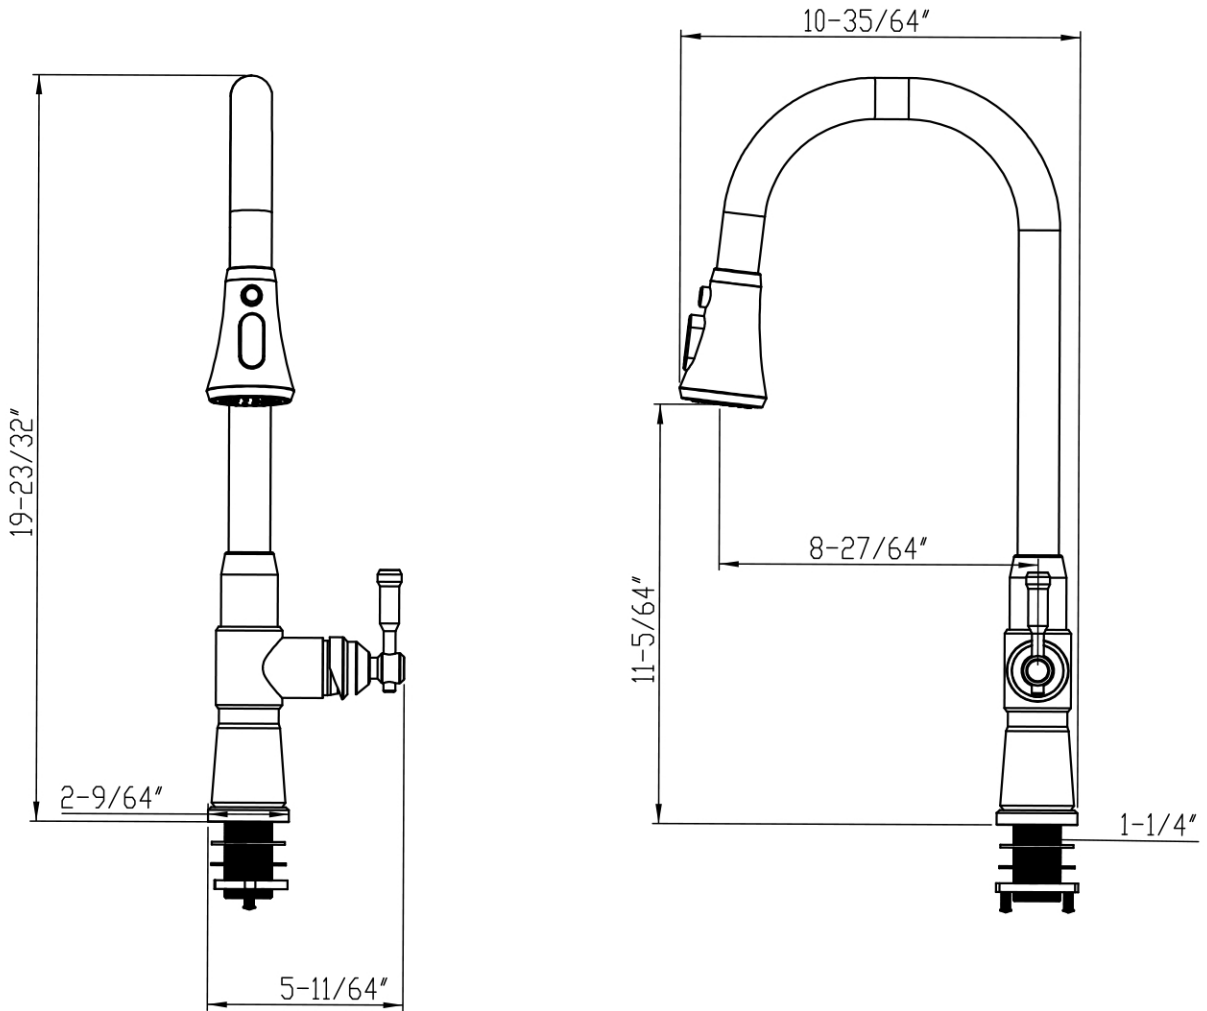

MAIDSTONE

www.MaidstoneSupply.com

Pull Out Kitchen Faucet

Part No: 144-S5-ML

Contact Maidstone for additional information and specifications. For complete warranty information and a list of dealers visit www.MaidstoneSupply.com. All products and specifications are subject to change without notice. Maidstone is not responsible for typographical and/or dimensional errors. Typographical errors are subject to correction.

Note: Rough-in dimensions may vary +/- 1/2" and are subject to change. No responsibility is assumed by Maidstone.