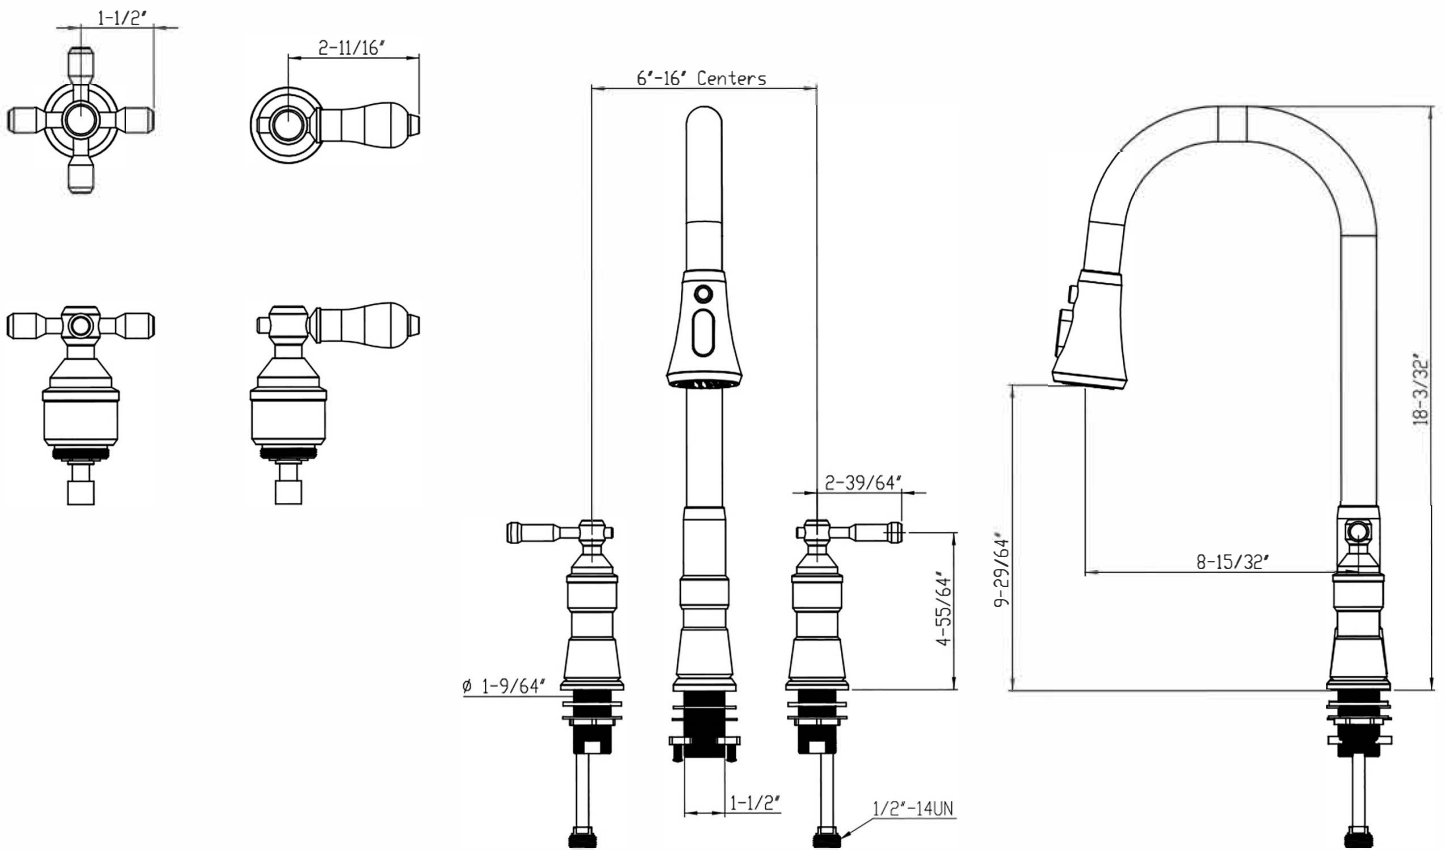

## Widespread Kitchen Faucet

Part No: 144-WS1

Contact Maidstone for additional information and specifications. For complete warranty information and a list of dealers visit [www.MaidstoneSupply.com](http://www.MaidstoneSupply.com). All products and specifications are subject to change without notice. Maidstone is not responsible for typographical and/or dimensional errors. Typographical errors are subject to correction.

Note: Rough-in dimensions may vary  $\pm 1/2''$  and are subject to change. No responsibility is assumed by Maidstone.