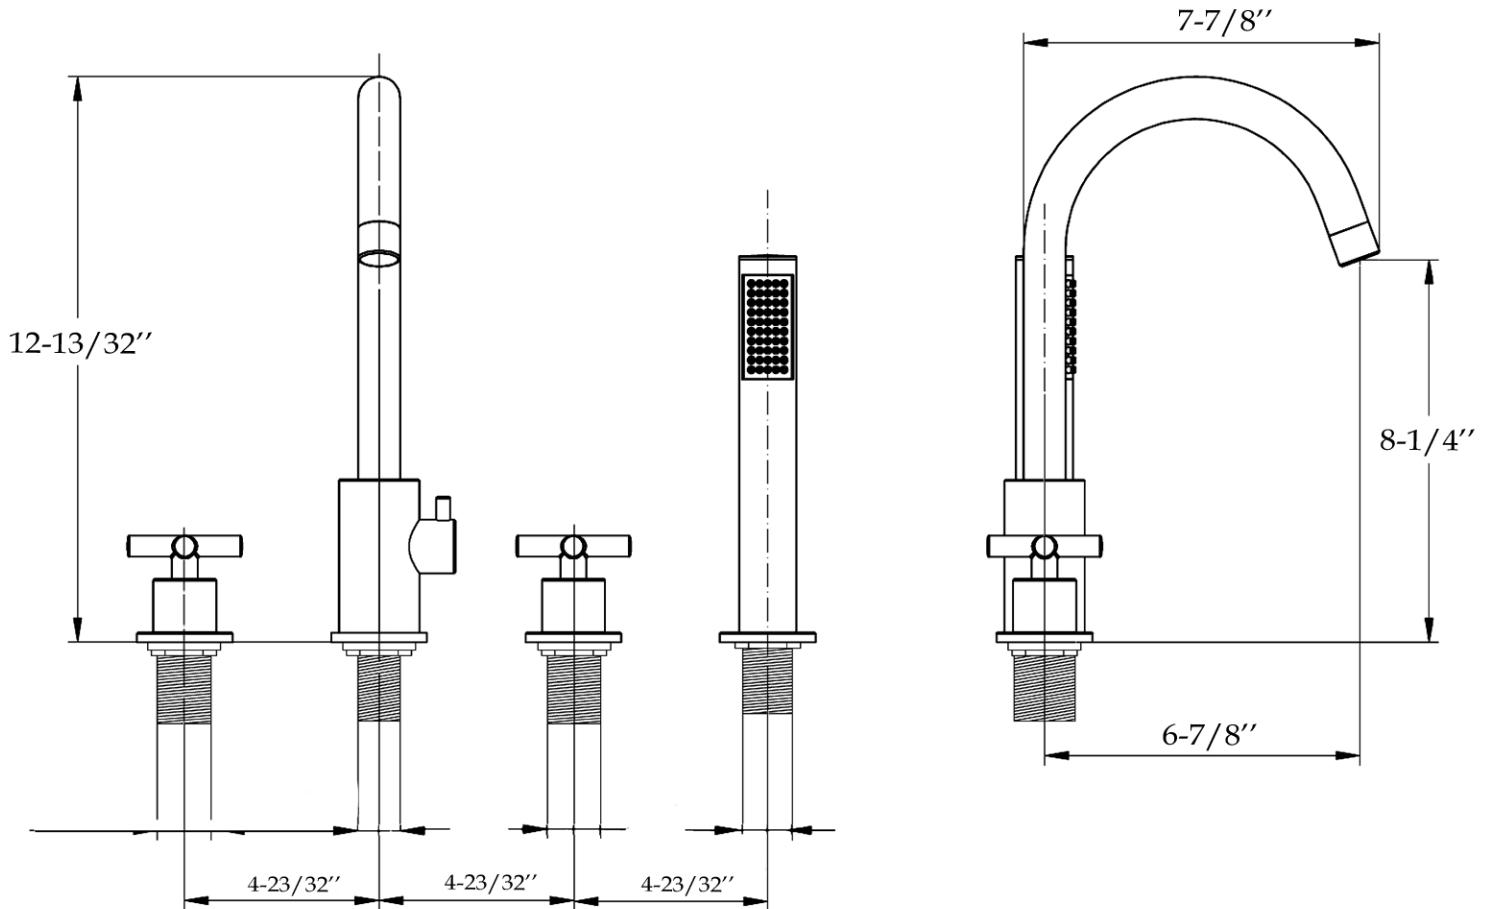

MAIDSTONE

[www.MaidstoneSupply.com](http://www.MaidstoneSupply.com)

CONTEMPORARY RIM MOUNT TUB FAUCET

Part No: 121-CD2-1

Contact Maidstone for additional information and specifications. For complete warranty information and a list of dealers visit [www.MaidstoneSupply.com](http://www.MaidstoneSupply.com). All products and specifications are subject to change without notice. Maidstone is not responsible for typographical and/or dimensional errors. Typographical errors are subject to correction.

Note: Rough-in dimensions may vary  $\pm 1/2''$  and are subject to change. No responsibility is assumed by Maidstone.