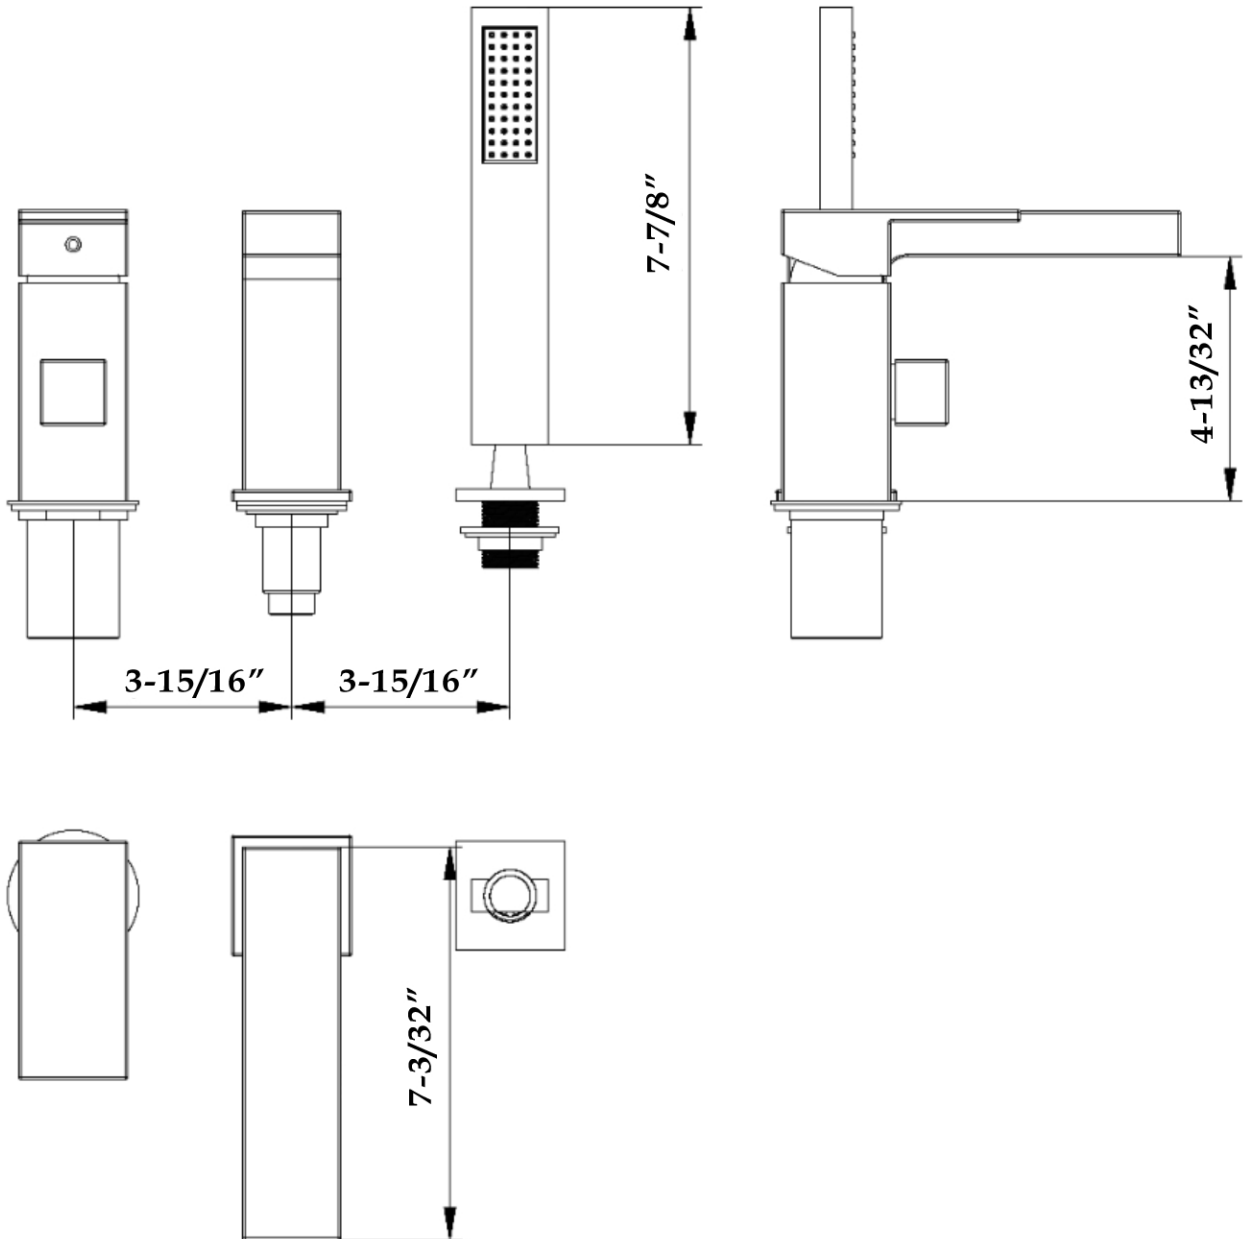

MAIDSTONE

www.MaidstoneSupply.com

Contemporary Rim Mount Faucet B-2-3

Part No: 121-CD7-1

Contact Maidstone for additional information and specifications. For complete warranty information and a list of dealers visit www.MaidstoneSupply.com. All products and specifications are subject to change without notice. Maidstone is not responsible for typographical and/or dimensional errors. Typographical errors are subject to correction.

Note: Rough-in dimensions may vary $\pm 1/2"$ and are subject to change. No responsibility is assumed by Maidstone.

11-07-2024