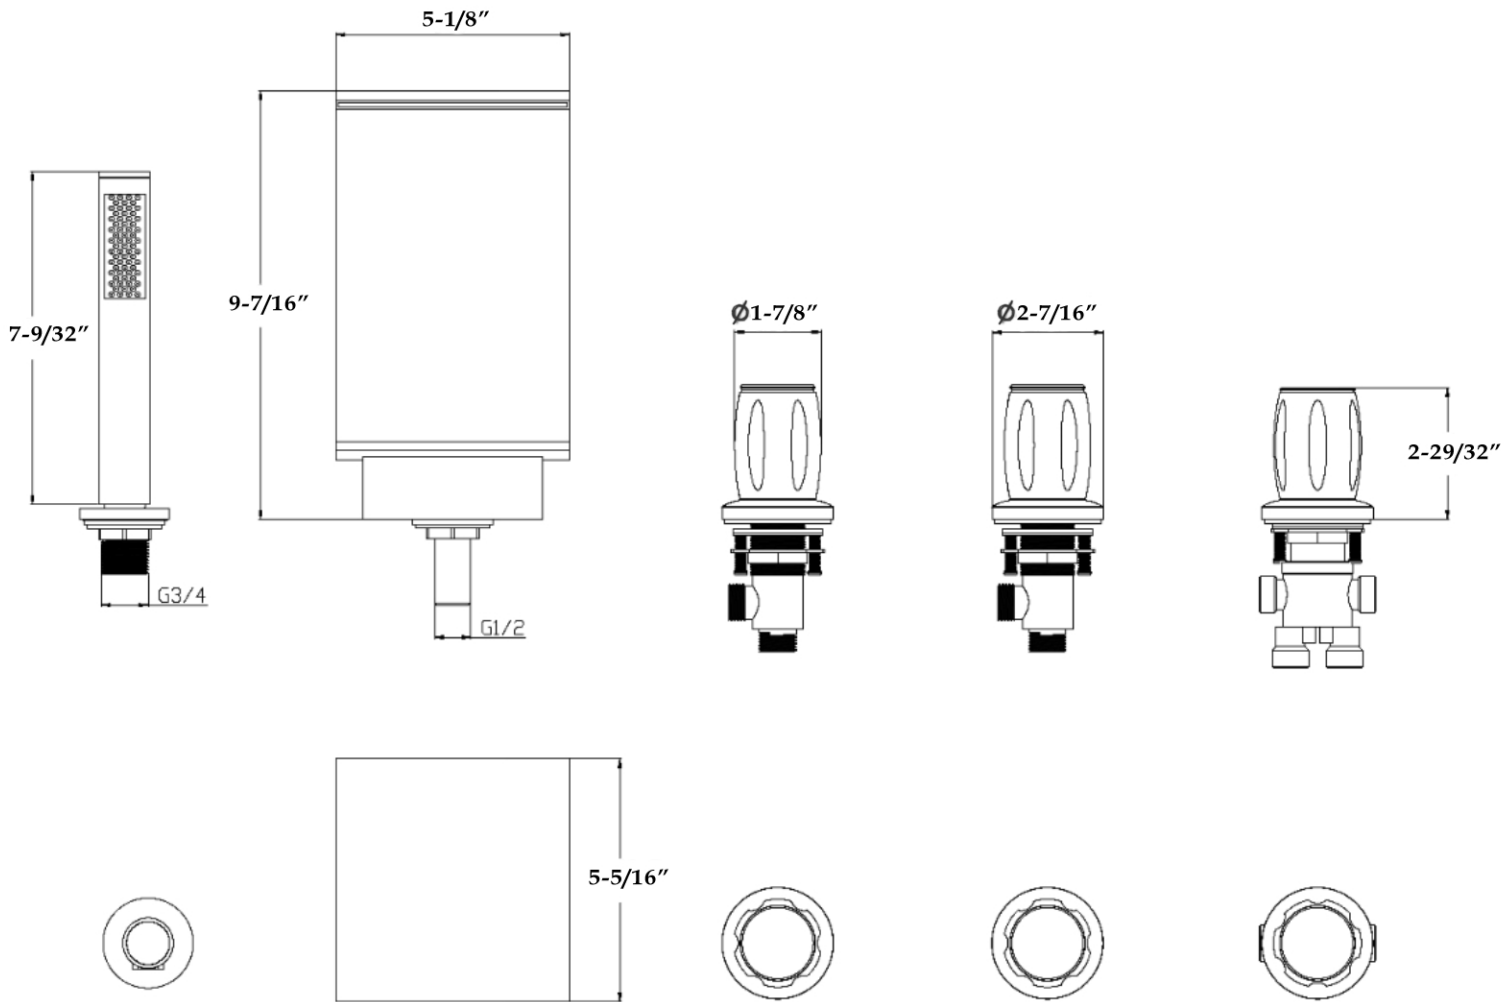

MAIDSTONE

www.MaidstoneSupply.com

Contemporary Rim Mount Faucet B-2-3

Part No: 121-CD6-1

Contact Maidstone for additional information and specifications. For complete warranty information and a list of dealers visit www.MaidstoneSupply.com. All products and specifications are subject to change without notice. Maidstone is not responsible for typographical and/or dimensional errors. Typographical errors are subject to correction.

Note: Rough-in dimensions may vary $\pm 1/2''$ and are subject to change. No responsibility is assumed by Maidstone.

11-07-2024