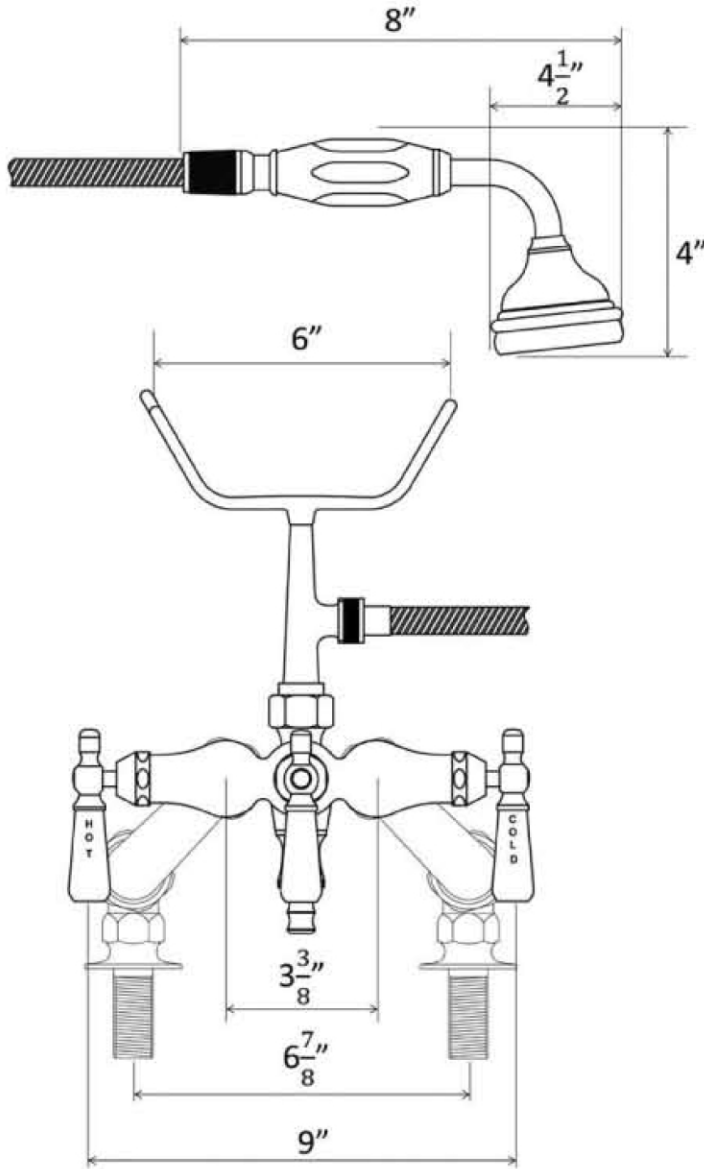

MAIDSTONE

www.MaidstoneSupply.com

Tub Deck Mount Faucet with Handshower

Part No: 121-DSR1-1PL

Contact Maidstone for additional information and specifications. For complete warranty information and a list of dealers visit www.MaidstoneSupply.com. All products and specifications are subject to change without notice. Maidstone is not responsible for typographical and/or dimensional errors. Typographical errors are subject to correction.

Note: Rough-in dimensions may vary +/- 1/2" and are subject to change. No responsibility is assumed by Maidstone.