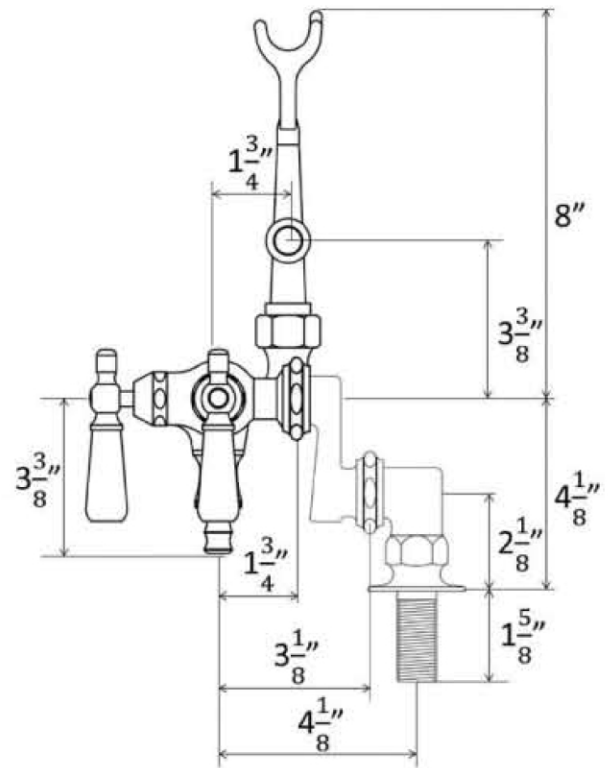

MAIDSTONE

www.MaidstoneSupply.com

Tub Deck Mount Faucet with Handshower

Part No: 121-DSR1-1PL

Contact Maidstone for additional information and specifications. For complete warranty information and a list of dealers visit www.MaidstoneSupply.com. All products and specifications are subject to change without notice. Maidstone is not responsible for typographical and/or dimensional errors. Typographical errors are subject to correction.

Note: Rough-in dimensions may vary +/- 1/2" and are subject to change. No responsibility is assumed by Maidstone.