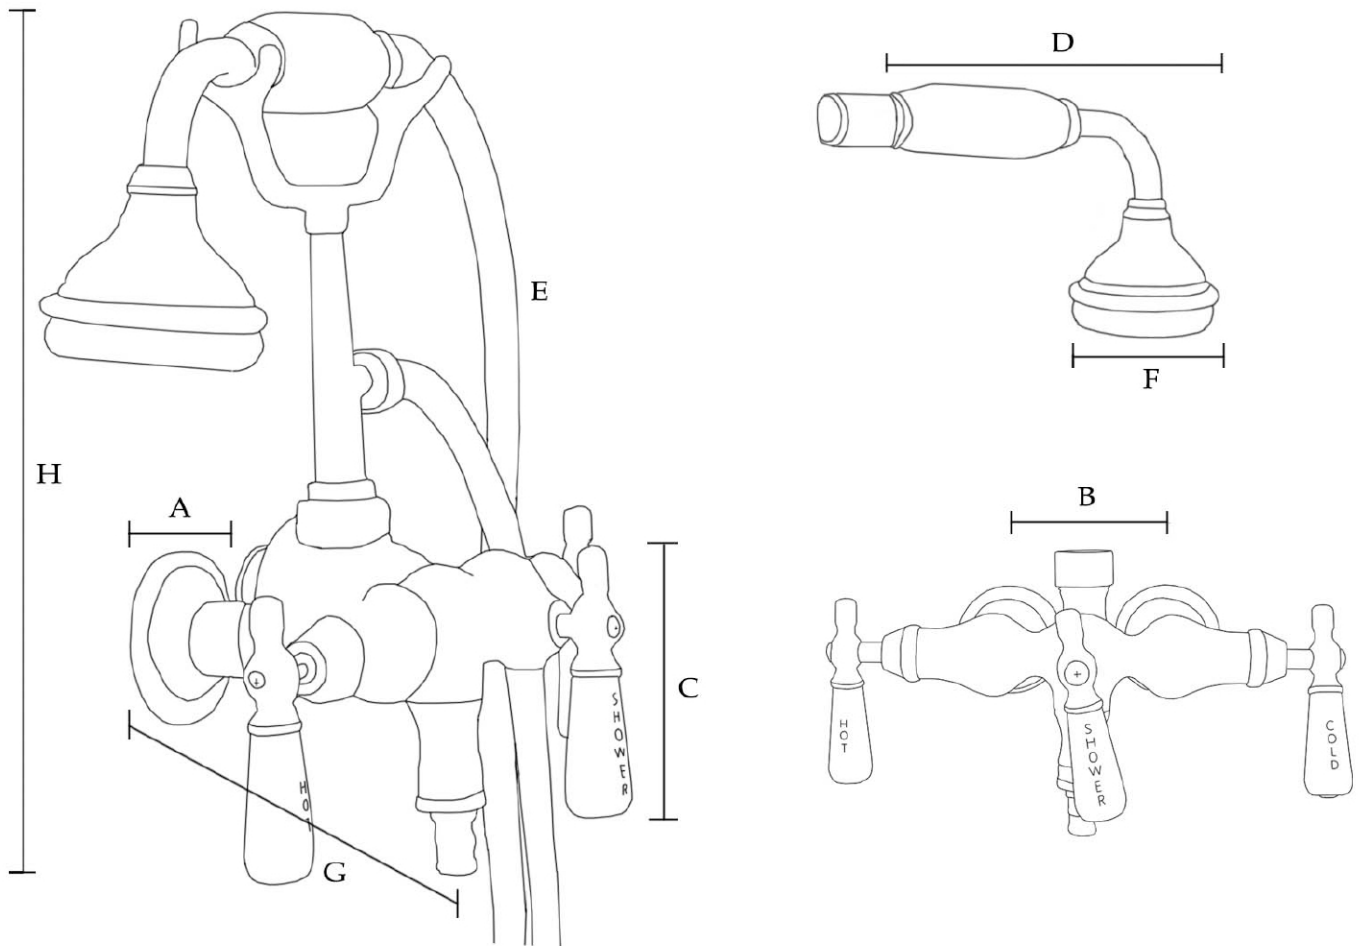

MAIDSTONE

www.MaidstoneSupply.com

Wall Mount Downspout Tub Faucet with Handshower Part No: 121-DSW1-1PL

(A) Base: 2-1/2" OD	(D) Hand Shower: 7" L	(G) Spout: 3-1/4" Reach
(B) Centers: 3-3/8" W	(E) Hose: 59-3/4" L	(H) Total Height: 11-1/4" H
(C) Handle: 3-9/16" L	(F) Shower Head: 2-1/2" OD	Flow Rate: 7 gal/min

Note: Rough-in dimensions may vary +/- 1/2" and are subject to change. No responsibility is assumed by Maidstone.