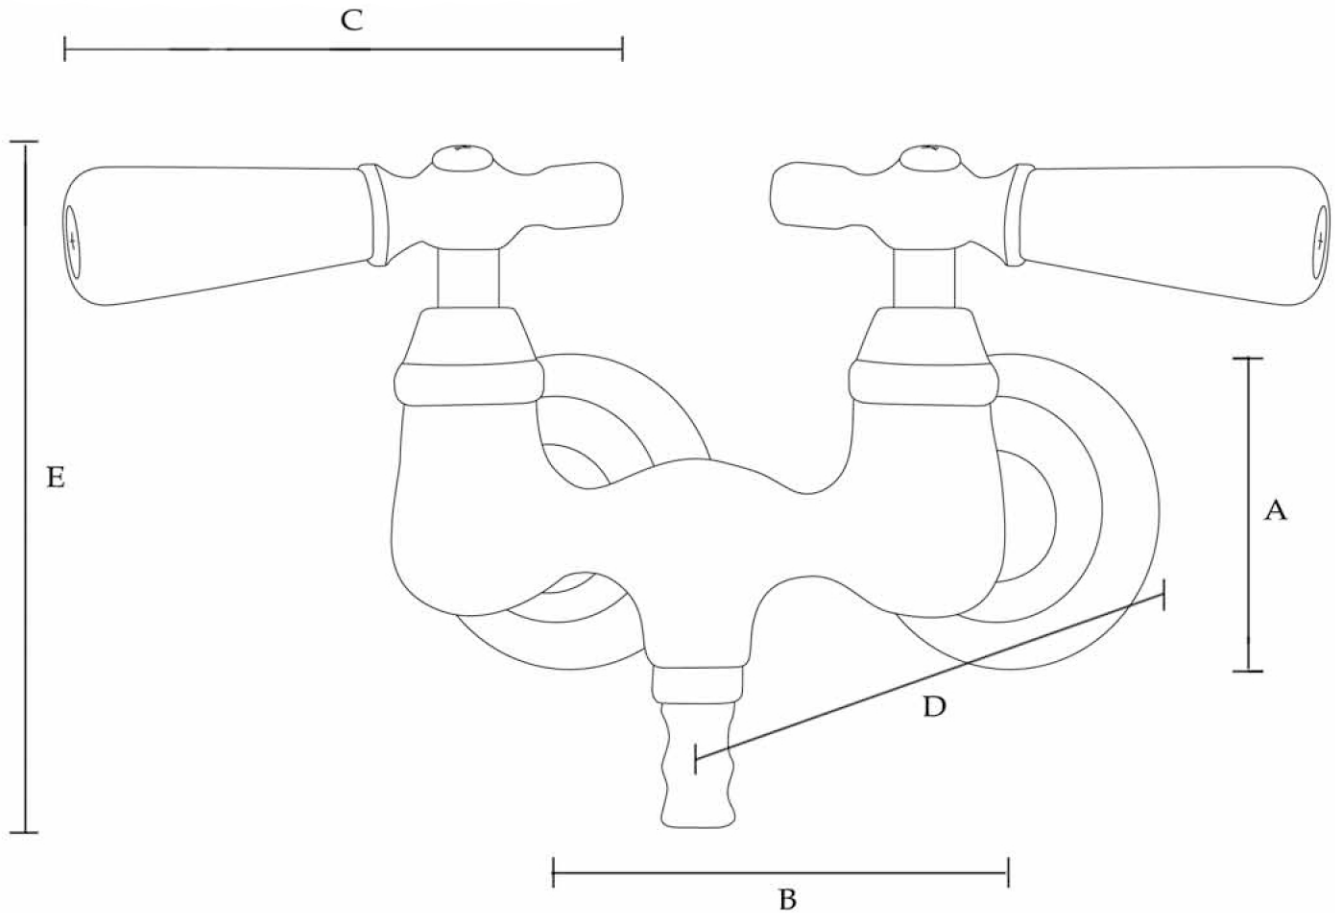

MAIDSTONE

www.MaidstoneSupply.com

Tub Faucet

Part No: 121-DSW1-2PL3

(A) Base: 2-1/2" OD

(C) Handle: 3-1/2" L

(E) Total Height: 5-1/4" H

(B) Centers: 3-3/8" W

(D) Spout: 1-1/2" Reach

Flow Rate: 7 gal/min

Contact Maidstone for additional information and specifications. For complete warranty information and a list of dealers visit www.MaidstoneSupply.com. All products and specifications are subject to change without notice. Maidstone is not responsible for typographical and/or dimensional errors. Typographical errors are subject to correction.

Note: Rough-in dimensions may vary +/- 1/2" and are subject to change. No responsibility is assumed by Maidstone.