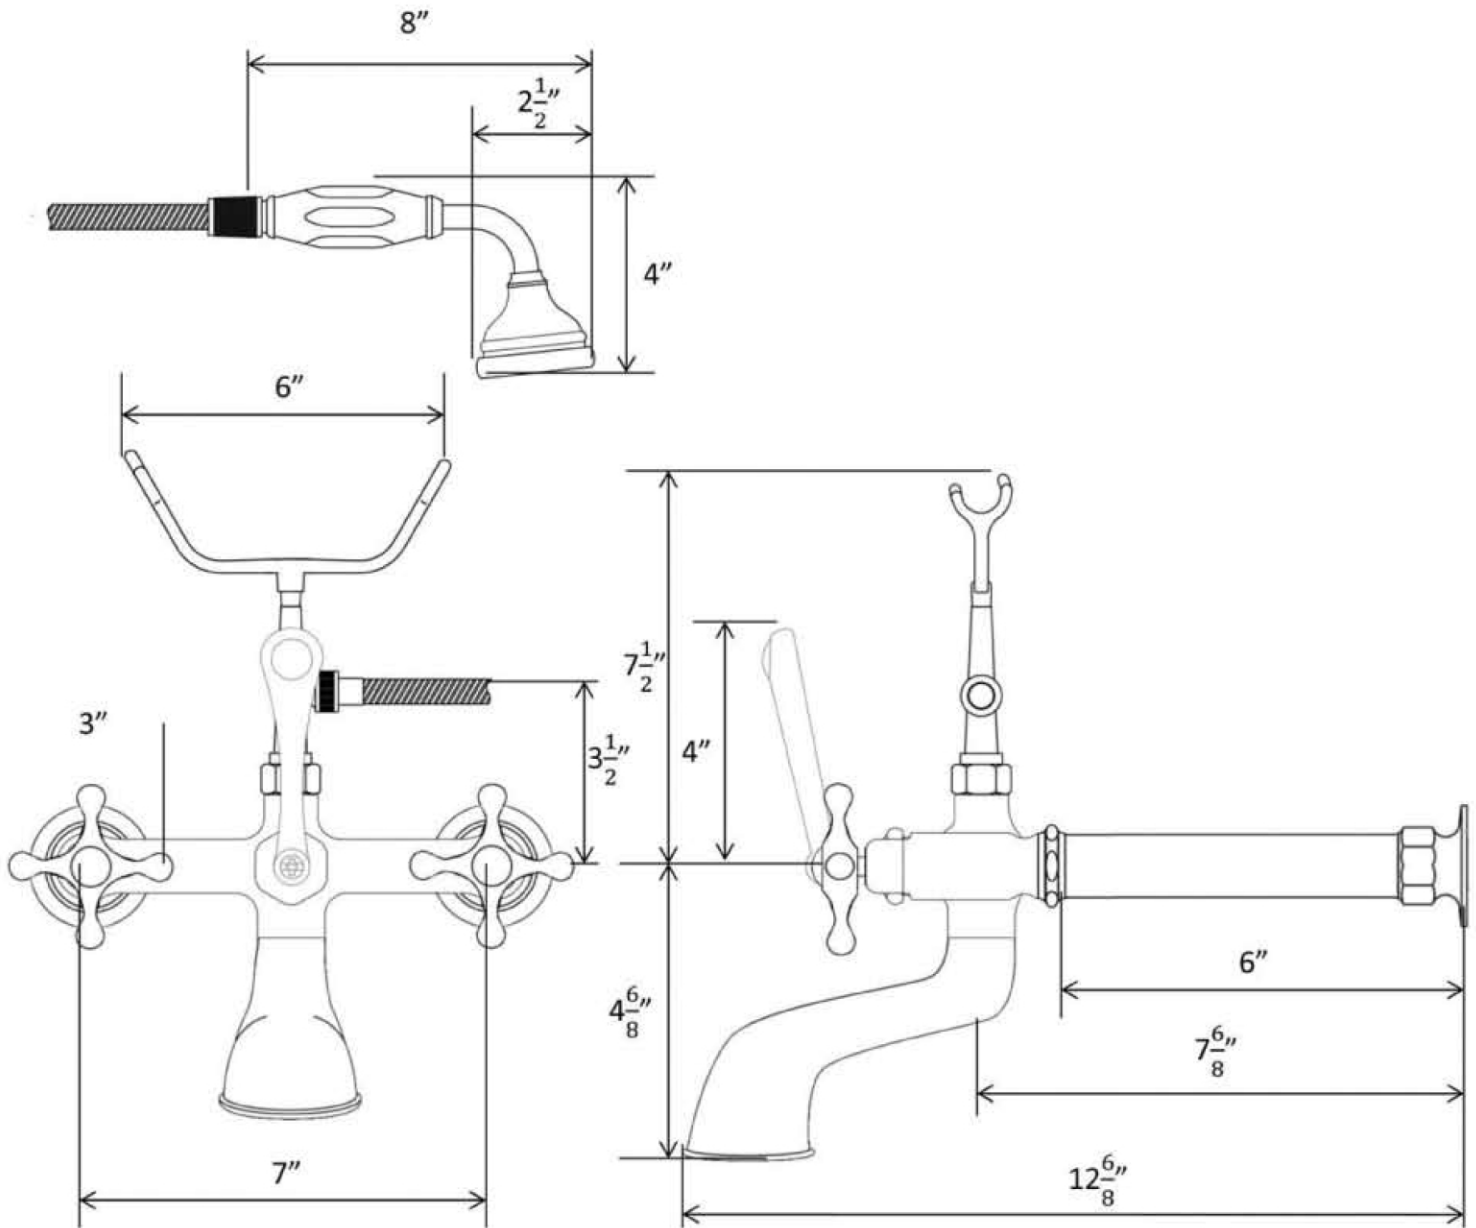

MAIDSTONE

www.MaidstoneSupply.com

Bathroom Wall Tub Low Spout Faucet with Handshower

Part No: 121-ETBW1-1MC

Contact Maidstone for additional information and specifications. For complete warranty information and a list of dealers visit www.MaidstoneSupply.com. All products and specifications are subject to change without notice. Maidstone is not responsible for typographical and/or dimensional errors. Typographical errors are subject to correction.

Note: Rough-in dimensions may vary +/- 1/2" and are subject to change. No responsibility is assumed by Maidstone.