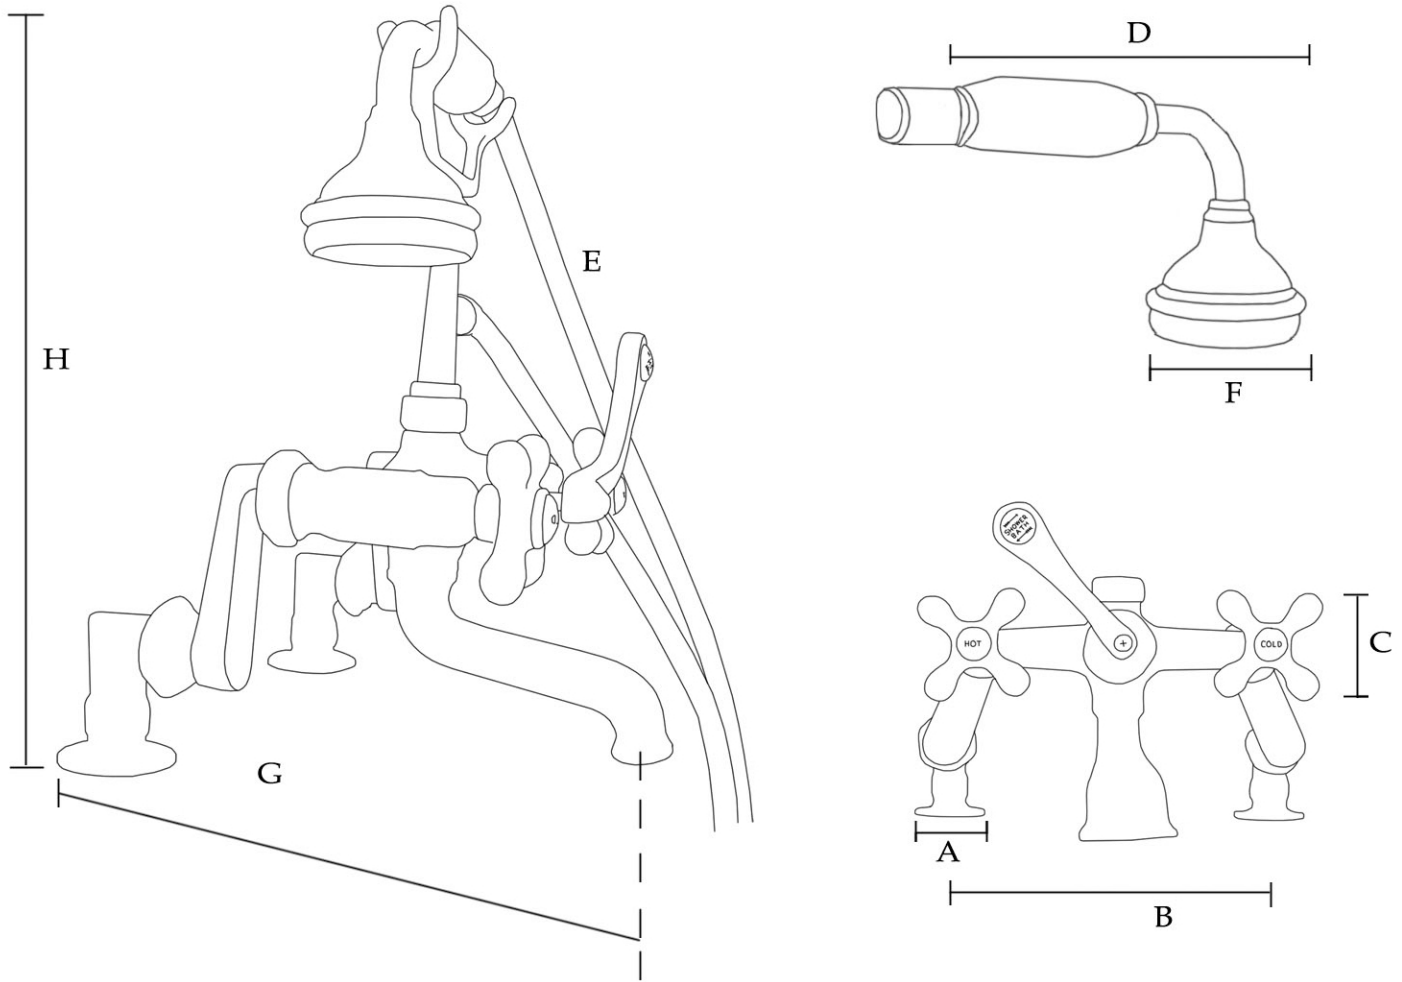

MAIDSTONE

www.MaidstoneSupply.com

Deck Mount British Telephone Tub Faucet with Handshower Part No: 121-ETR1-1MC

(A) Base: 2" OD	(D) Hand Shower: 7" L	(G) Spout: 8-1/4" Reach
(B) Centers: 3-3/8" - 13"	(E) Hose: 59-3/4" L	(H) Total Height: Adjustable
(C) Handle: 3-1/4" L	(F) Shower Head: 2-1/2" OD	Flow Rate: 7 gal/min

Note: Rough-in dimensions may vary +/- 1/2" and are subject to change. No responsibility is assumed by Maidstone.