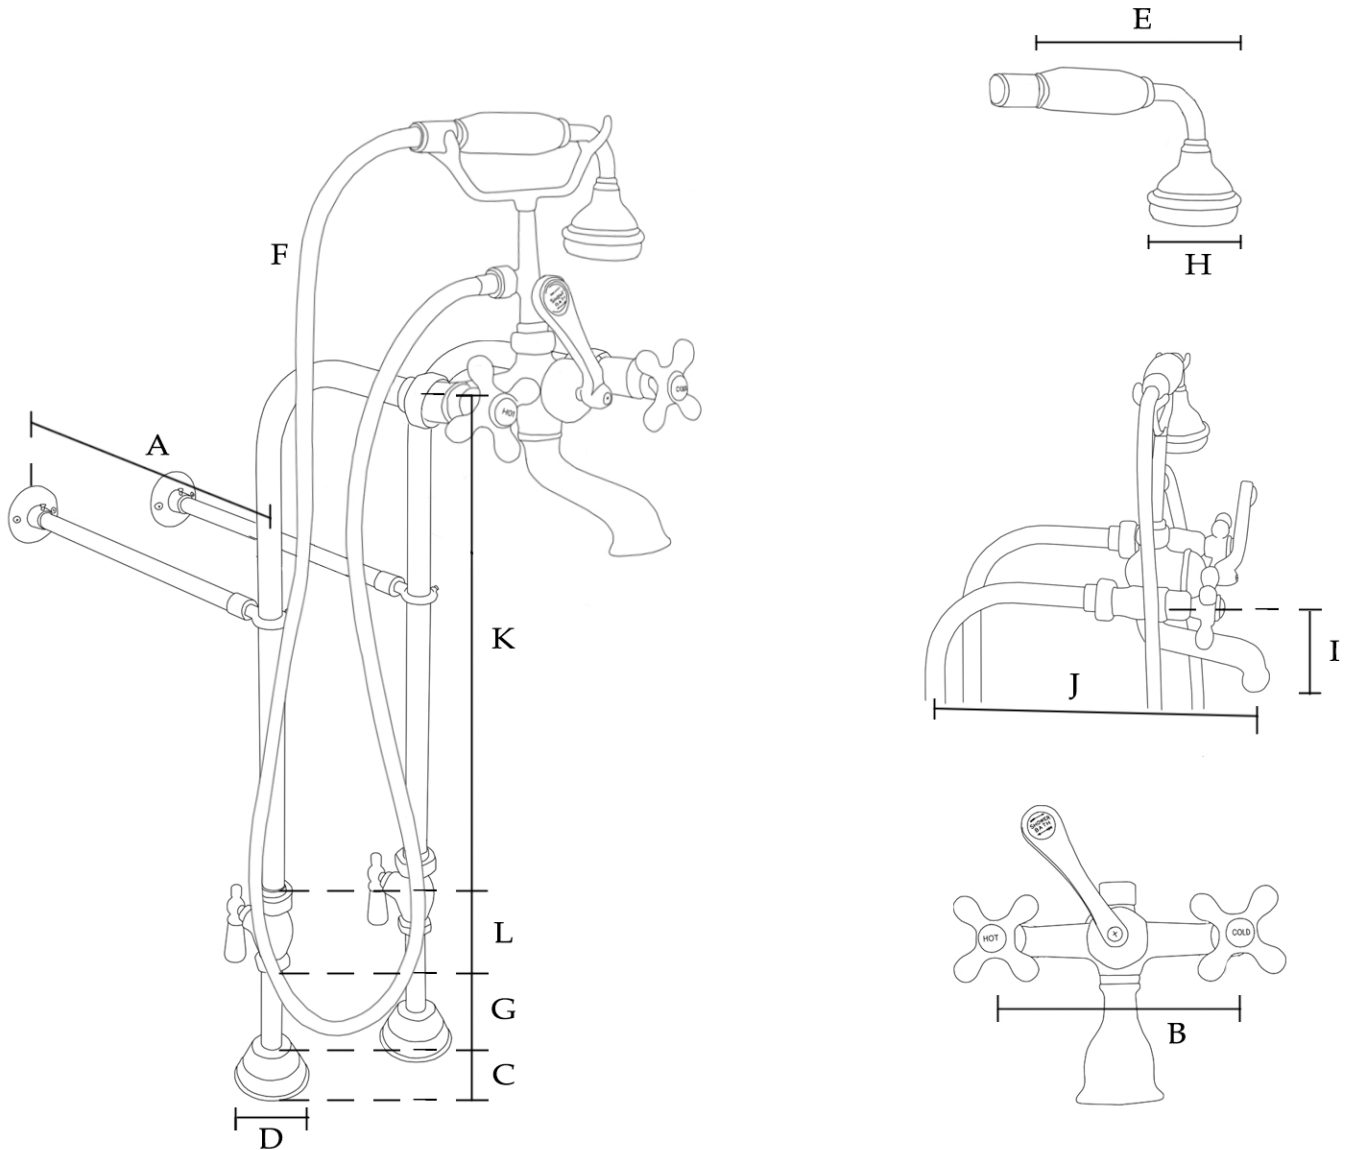

MAIDSTONE

www.MaidstoneSupply.com

Freestanding Tub Faucet

Part No: 121-ETF6-7

(A) Brace: 13-1/2" L	(E) Hand Shower: 7" L	(I) Spout: 4-1/2" H
(B) Centers: 7" W	(F) Hose: 59-3/4" L	(J) Spout: 9" Reach
(C) Flange: 1-3/4" H	(G) Nipple: 7-1/2" L	(K) Tube: 19-1/2" L
(D) Flange: 3" OD	(H) Shower Head: 2-1/2" OD	(L) Valve: 3-3/4" H

Note: Rough-in dimensions may vary +/- 1/2" and are subject to change. No responsibility is assumed by Maidstone.