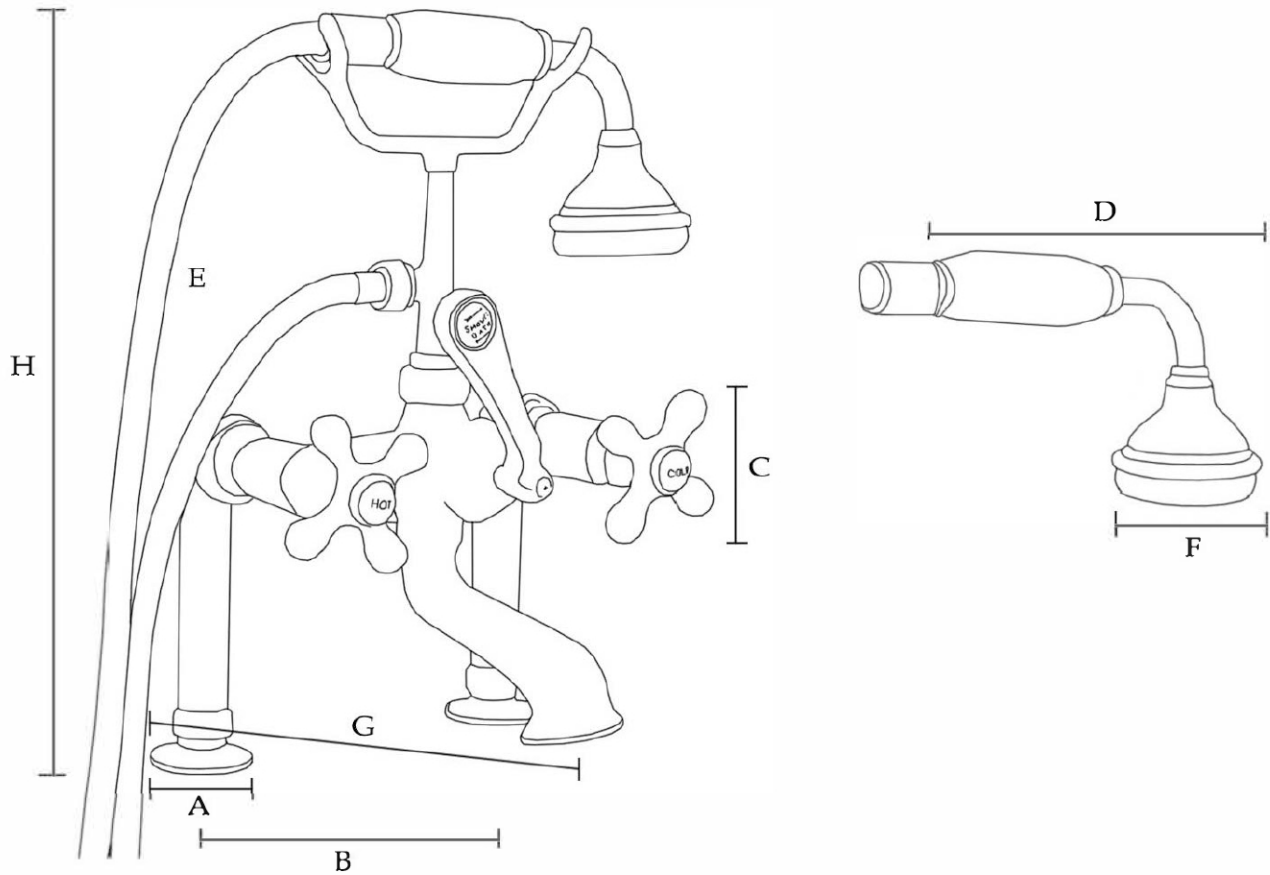

MAIDSTONE

www.MaidstoneSupply.com

Shower Enclosure Set

Part No: 121-ETR2-1MC7

(A) Base: 2" OD	(D) Hand Shower: 7" L	(G) Spout: 7" Reach
(B) Centers: 7" W	(E) Hose: 59-3/4" L	(H) Total Height: 14" H
(C) Handle: 3-1/4" L	(F) Shower Head: 2-1/2" OD	Flow Rate: 7 gal/min

Note: Rough-in dimensions may vary +/- 1/2" and are subject to change. No responsibility is assumed by Maidstone.