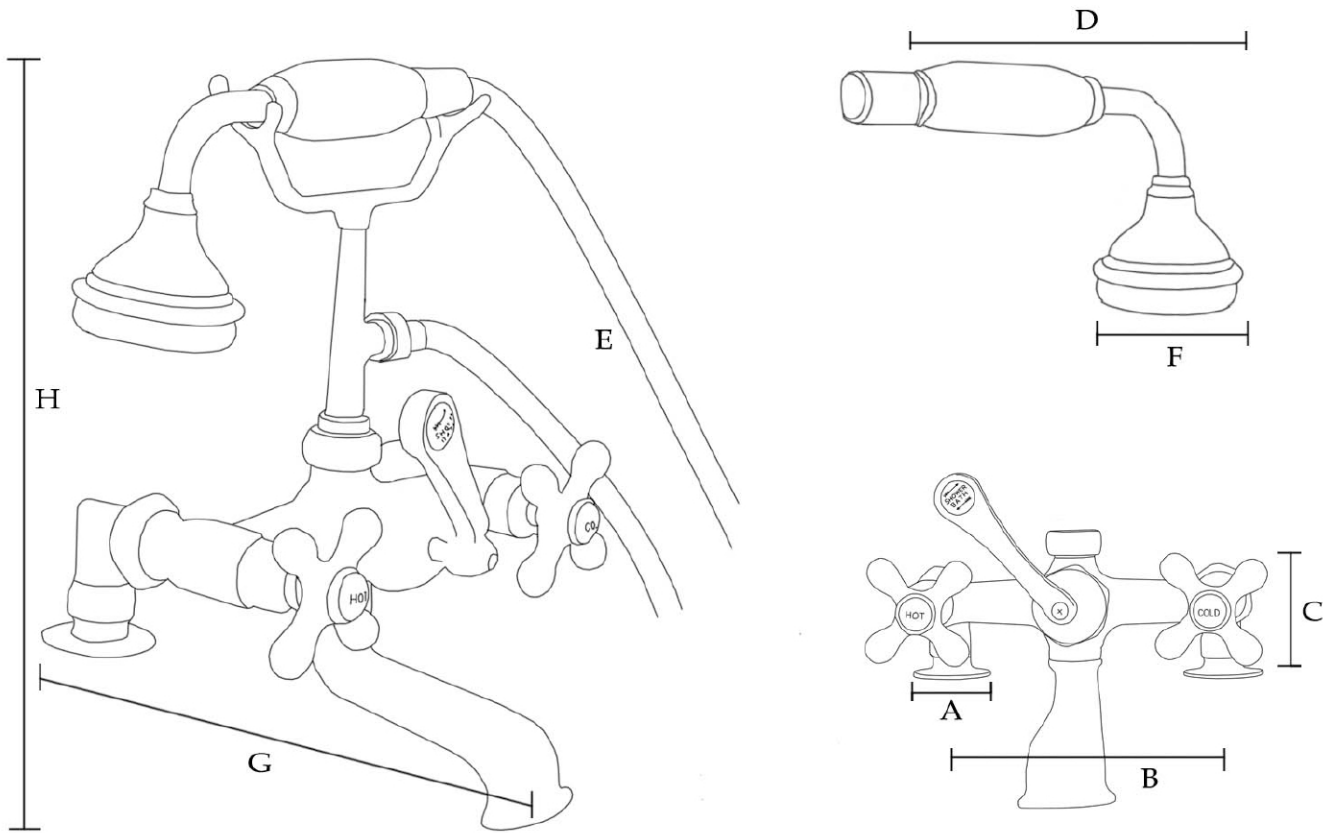

MAIDSTONE

www.MaidstoneSupply.com

Rim Mount Tub Faucet Nickel

Part No: 121-ETR3-1MC

(A) Base: 2" OD	(D) Hand Shower: 7" L	(G) Spout: 7" Reach
(B) Centers: 7" W	(E) Hose: 59-3/4" L	(H) Total Height: 10" H
(C) Handle: 3-1/4" L	(F) Shower Head: 2-1/2" OD	Flow Rate: 7 gal/min

Note: Rough-in dimensions may vary +/- 1/2" and are subject to change. No responsibility is assumed by Maidstone.