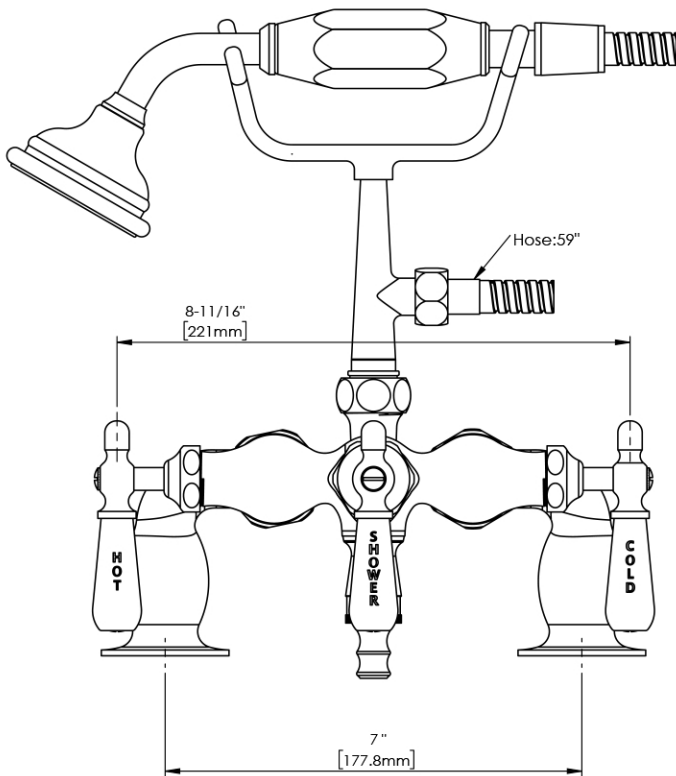

MAIDSTONE

www.MaidstoneSupply.com

Deck Mount Tub Faucet

Part No: 121-DSR2-1PL1

Contact Maidstone for additional information and specifications. For complete warranty information and a list of dealers visit [www.MaidstoneSupply.com](http://www.MaidstoneSupply.com). All products and specifications are subject to change without notice. Maidstone is not responsible for typographical and/or dimensional errors. Typographical errors are subject to correction.

Note: Rough-in dimensions may vary +/- 1/2" and are subject to change. No responsibility is assumed by Maidstone.

17-07-2024