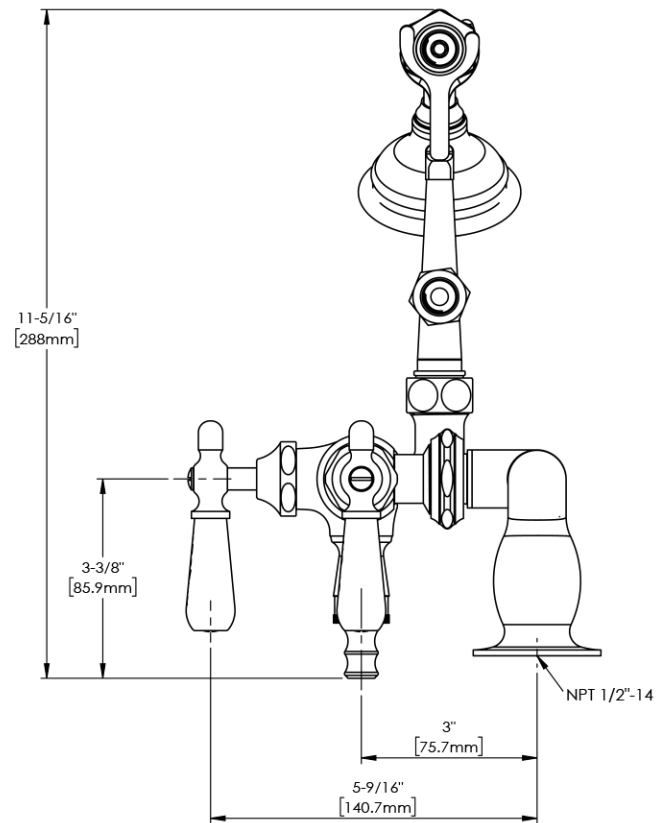

MAIDSTONE

www.MaidstoneSupply.com

Deck Mount Tub Faucet

Part No: 121-DSR2-1PL1

Contact Maidstone for additional information and specifications. For complete warranty information and a list of dealers visit [www.MaidstoneSupply.com](http://www.MaidstoneSupply.com). All products and specifications are subject to change without notice. Maidstone is not responsible for typographical and/or dimensional errors. Typographical errors are subject to correction.

Note: Rough-in dimensions may vary +/- 1/2" and are subject to change. No responsibility is assumed by Maidstone.

17-07-2024