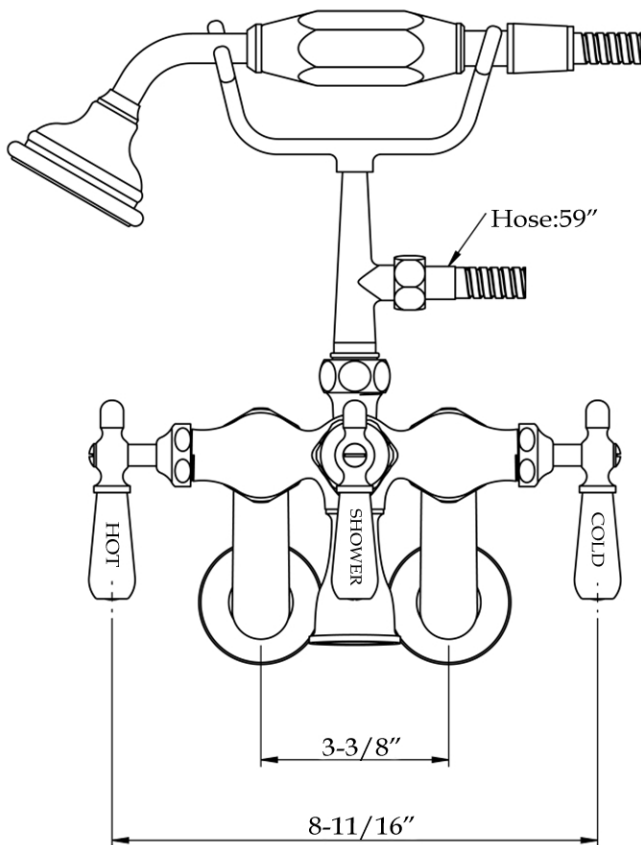

MAIDSTONE

www.MaidstoneSupply.com

Tub Faucet

Part No: 121-ETW2-MC

FRONT VIEW

SIDE VIEW

Contact Maidstone for additional information and specifications. For complete warranty information and a list of dealers visit www.MaidstoneSupply.com. All products and specifications are subject to change without notice. Maidstone is not responsible for typographical and/or dimensional errors. Typographical errors are subject to correction.

Note: Rough-in dimensions may vary +/- 1/2" and are subject to change. No responsibility is assumed by Maidstone.