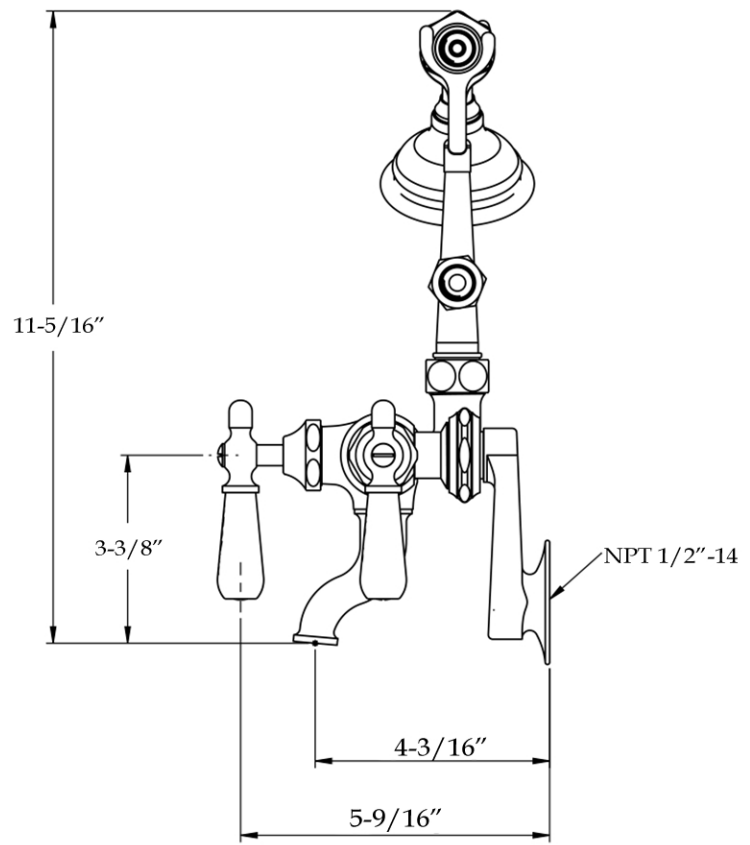

MAIDSTONE

www.MaidstoneSupply.com

Tub Faucet

Part No: 121-ETW2-MC

FRONT VIEW

SIDE VIEW

Contact Maidstone for additional information and specifications. For complete warranty information and a list of dealers visit www.MaidstoneSupply.com. All products and specifications are subject to change without notice. Maidstone is not responsible for typographical and/or dimensional errors. Typographical errors are subject to correction.

Note: Rough-in dimensions may vary +/- 1/2" and are subject to change. No responsibility is assumed by Maidstone.