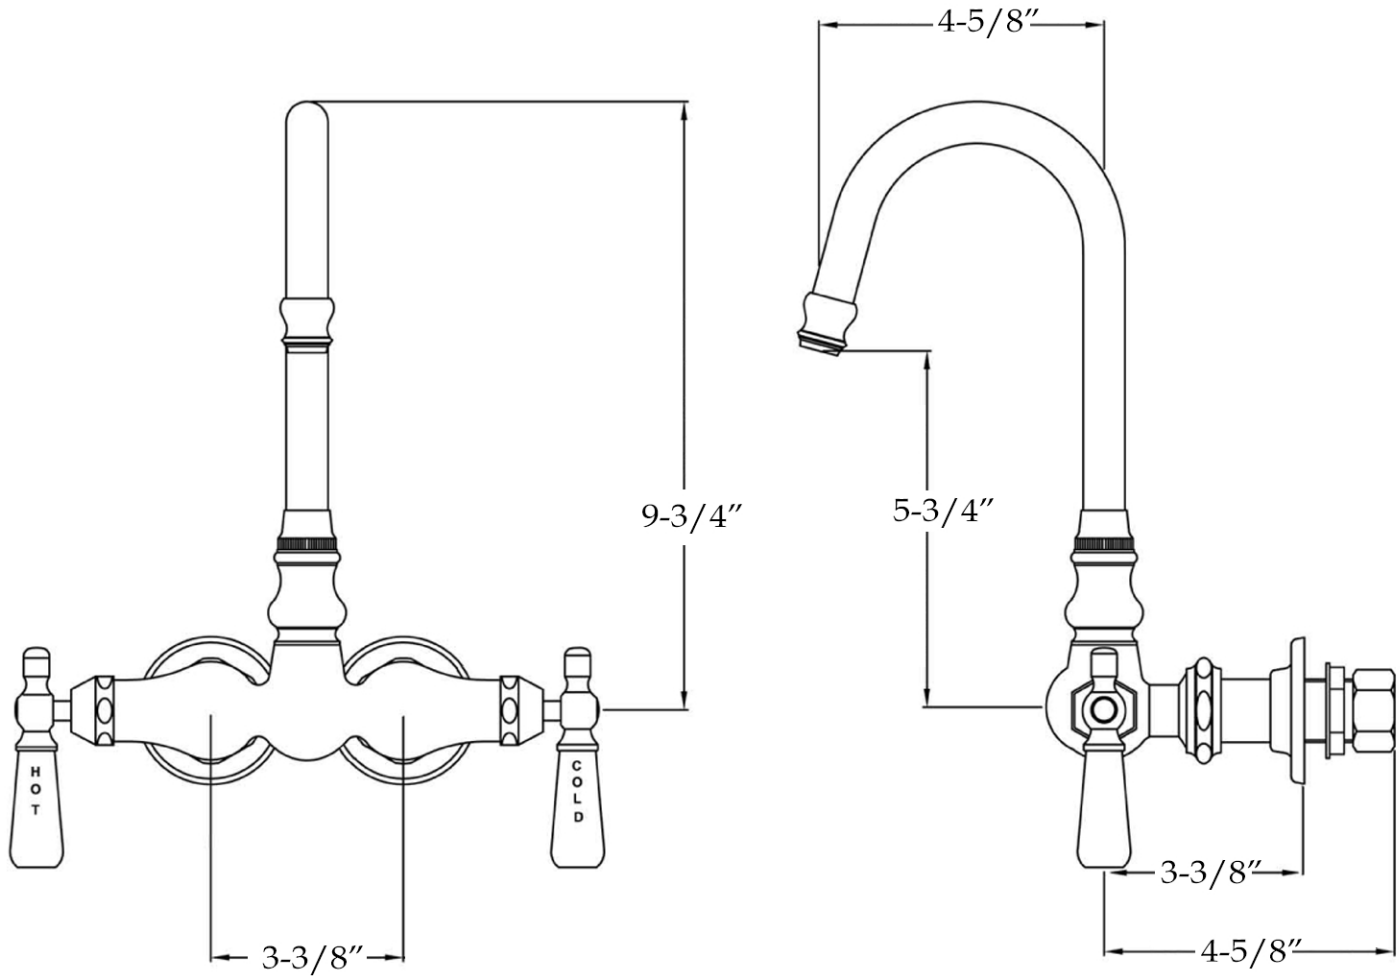

# MAIDSTONE

[www.MaidstoneSupply.com](http://www.MaidstoneSupply.com)

**Tub Faucet**

**Part No: 121-GSBW1-2PL**

Contact Maidstone for additional information and specifications. For complete warranty information and a list of dealers visit [www.MaidstoneSupply.com](http://www.MaidstoneSupply.com). All products and specifications are subject to change without notice. Maidstone is not responsible for typographical and/or dimensional errors. Typographical errors are subject to correction.

Note: Rough-in dimensions may vary  $\pm 1/2\text{''}$  and are subject to change. No responsibility is assumed by Maidstone.