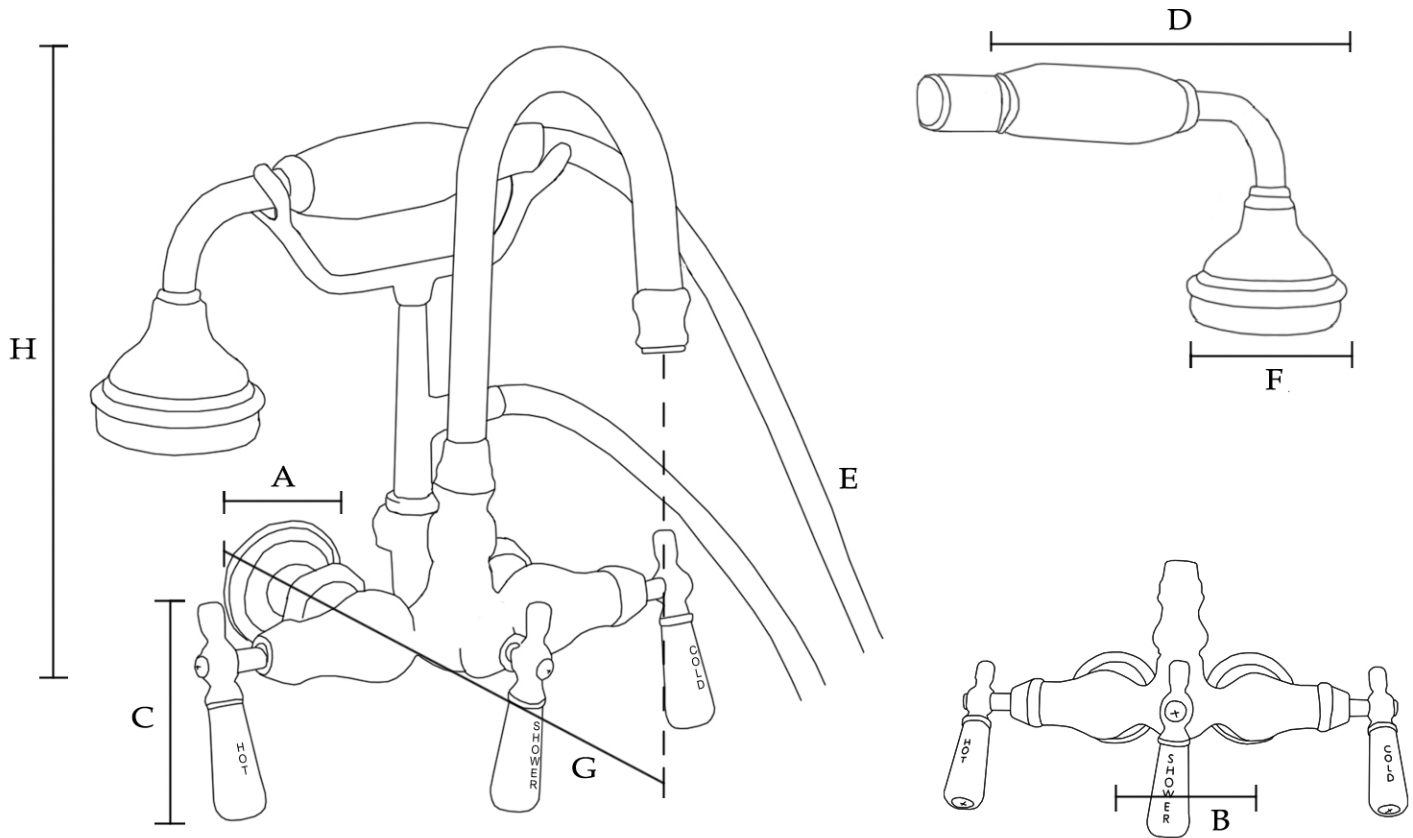

MAIDSTONE

www.MaidstoneSupply.com

Tub Faucet

Part No: 121-GSBW2-1PL

(A) Base: 2-1/2" OD

(D) Handshower: 7" L

(G) Spout: 8" Reach

(B) Centers: 3-38/" W

(E) Hose: 59-3/4" L

(H) Total Height: 10-1/2" H

(C) Handle: 3-1/2" L

(F) Showerhead: 2-1/2" OD

Contact Maidstone for additional information and specifications. For complete warranty information and a list of dealers visit www.MaidstoneSupply.com. All products and specifications are subject to change without notice. Maidstone is not responsible for typographical and/or dimensional errors. Typographical errors are subject to correction.

Note: Rough-in dimensions may vary +/- 1/2" and are subject to change. No responsibility is assumed by Maidstone.