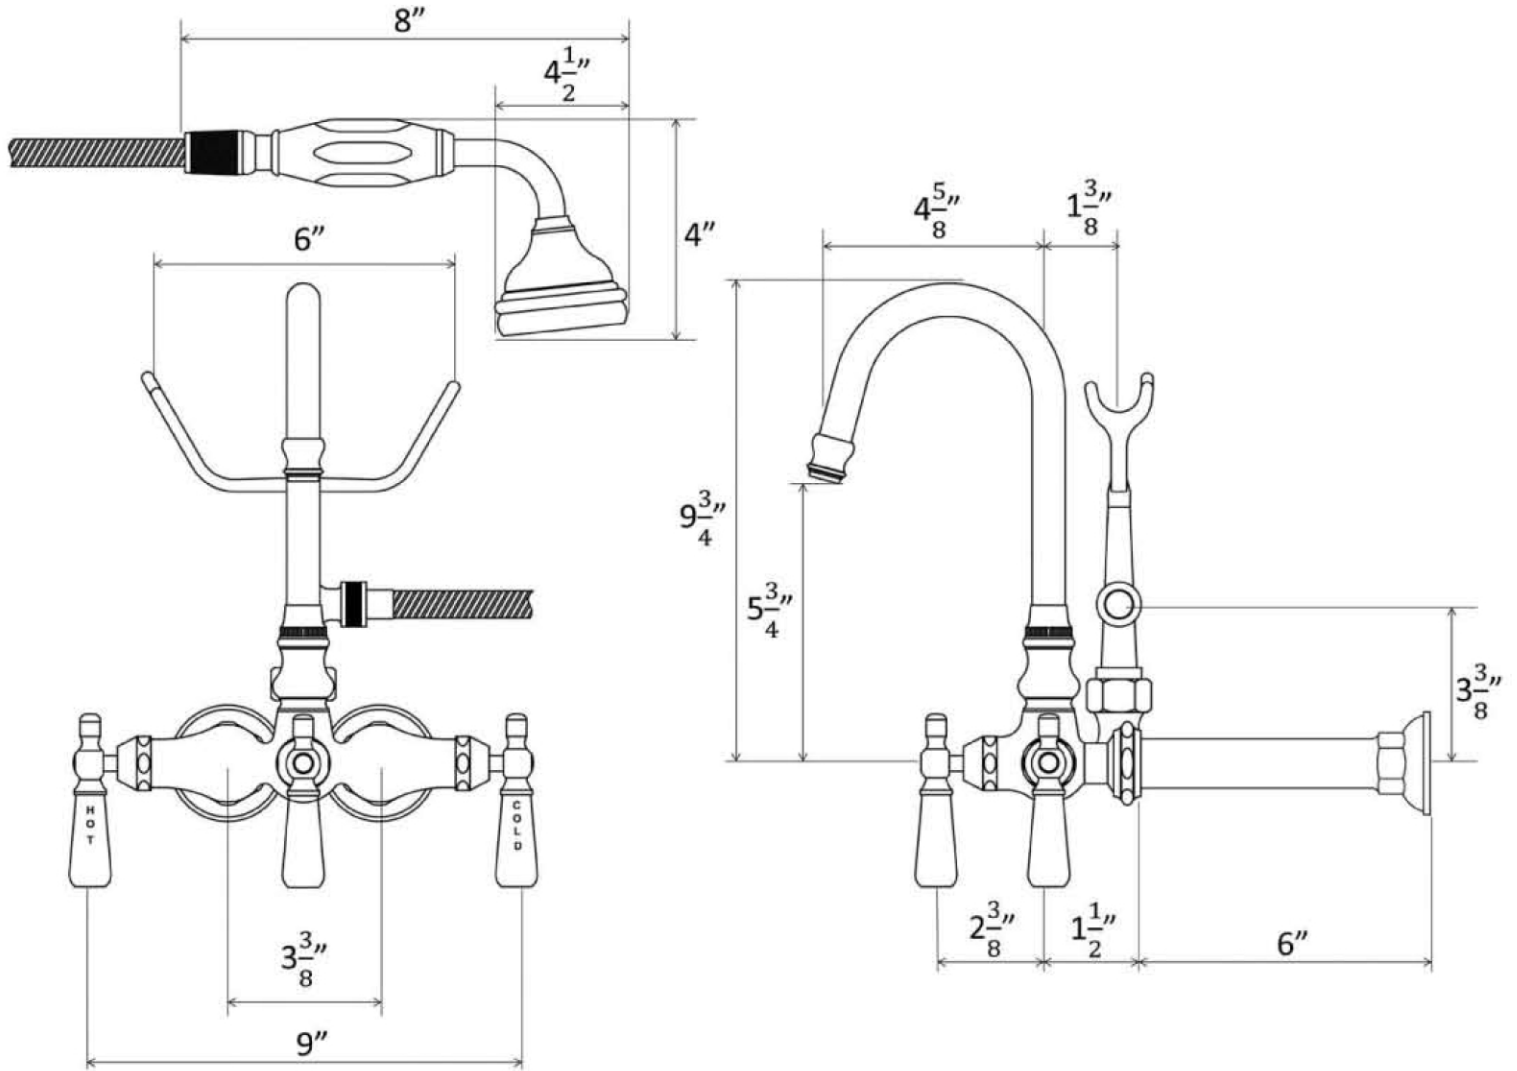

MAIDSTONE

[www.MaidstoneSupply.com](http://www.MaidstoneSupply.com)

Bathroom Wall Tub High Spout Faucet with Handshower

Part No: 121-GSR1-1PL

Contact Maidstone for additional information and specifications. For complete warranty information and a list of dealers visit [www.MaidstoneSupply.com](http://www.MaidstoneSupply.com). All products and specifications are subject to change without notice. Maidstone is not responsible for typographical and/or dimensional errors. Typographical errors are subject to correction.

Note: Rough-in dimensions may vary +/- 1/2" and are subject to change. No responsibility is assumed by Maidstone.