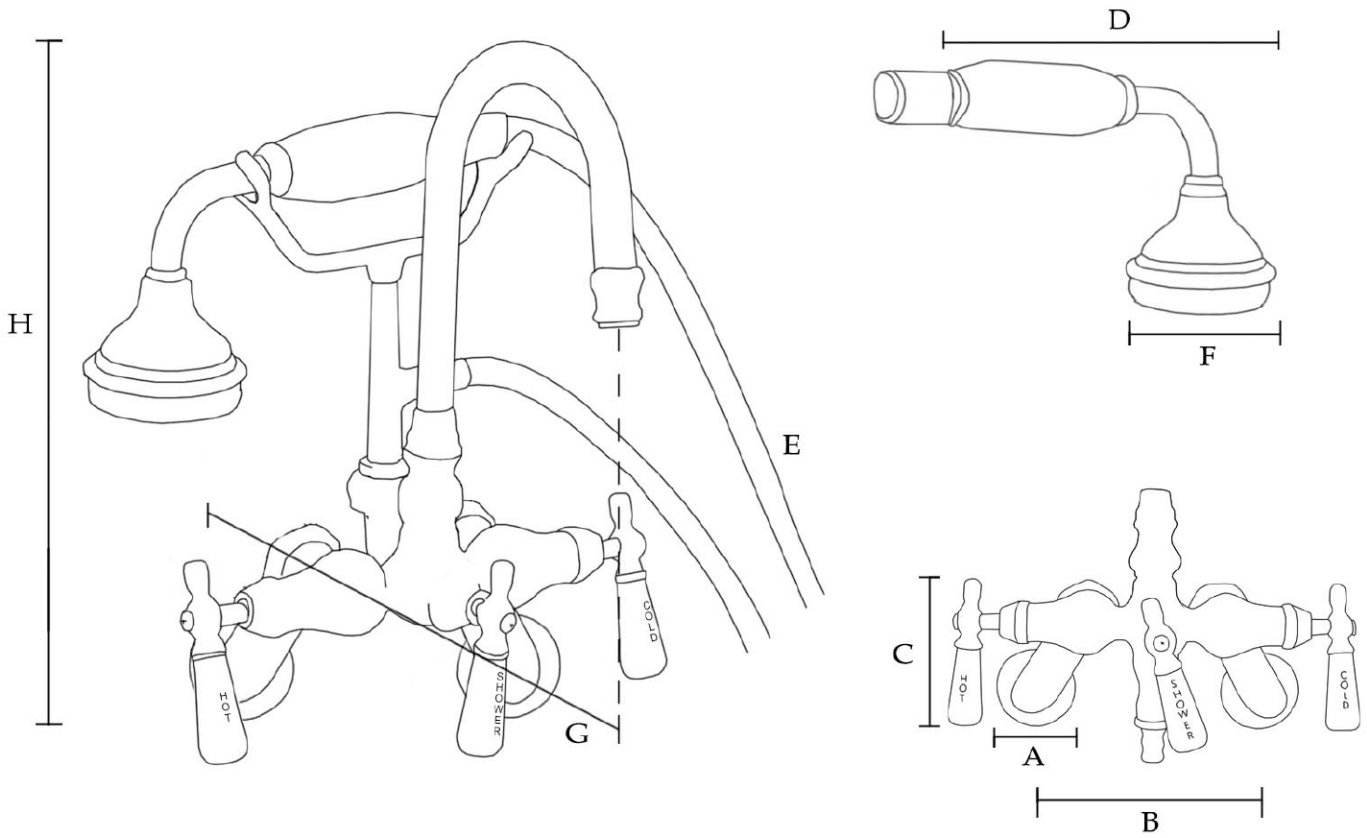

MAIDSTONE

www.MaidstoneSupply.com

Wall Mount Gooseneck Tub Faucet with Handshower

Part No: 121-GSW2-1PL

(A) Base: 2-1/4" OD	(D) Hand Shower: 7" L	(G) Spout: 8" Reach
(B) Centers: 3-3/8" - 7" W	(E) Hose: 59-3/4" L	(H) Total Height: N/A
(C) Handle: 3-1/2" L	(F) Shower Head: 2-1/2" OD	Flow Rate: 7 gal/min

Note: Rough-in dimensions may vary +/- 1/2" and are subject to change. No responsibility is assumed by Maidstone.