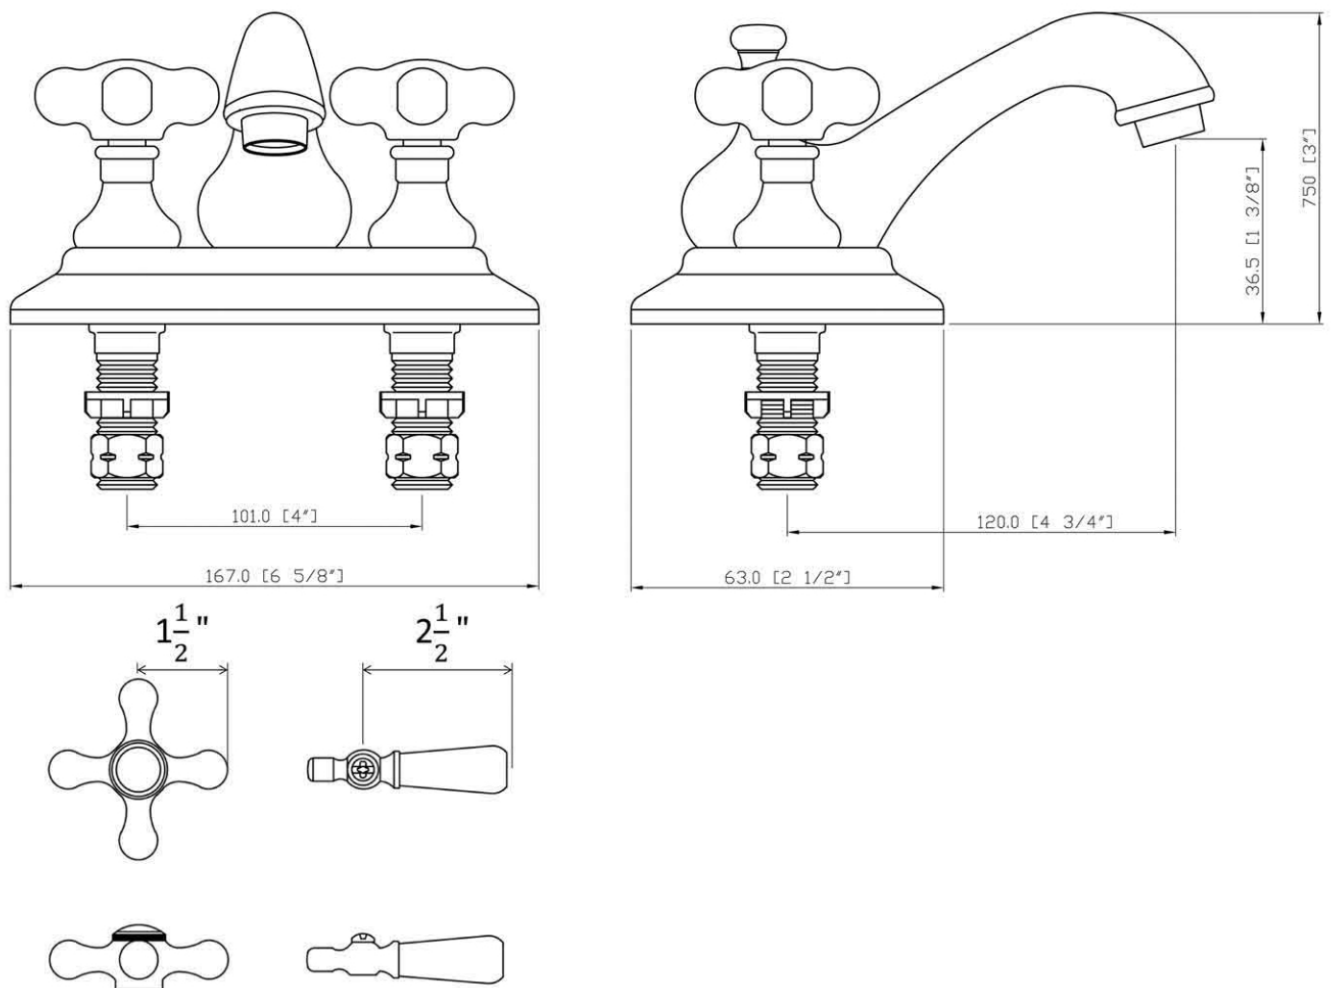

MAIDSTONE

www.MaidstoneSupply.com

Bathroom Sink Faucet - 4-inch Centerset

Part No: 124-CN4-ML-S

Contact Maidstone for additional information and specifications. For complete warranty information and a list of dealers visit www.MaidstoneSupply.com. All products and specifications are subject to change without notice. Maidstone is not responsible for typographical and/or dimensional errors. Typographical errors are subject to correction.

Note: Rough-in dimensions may vary +/- 1/2" and are subject to change. No responsibility is assumed by Maidstone.