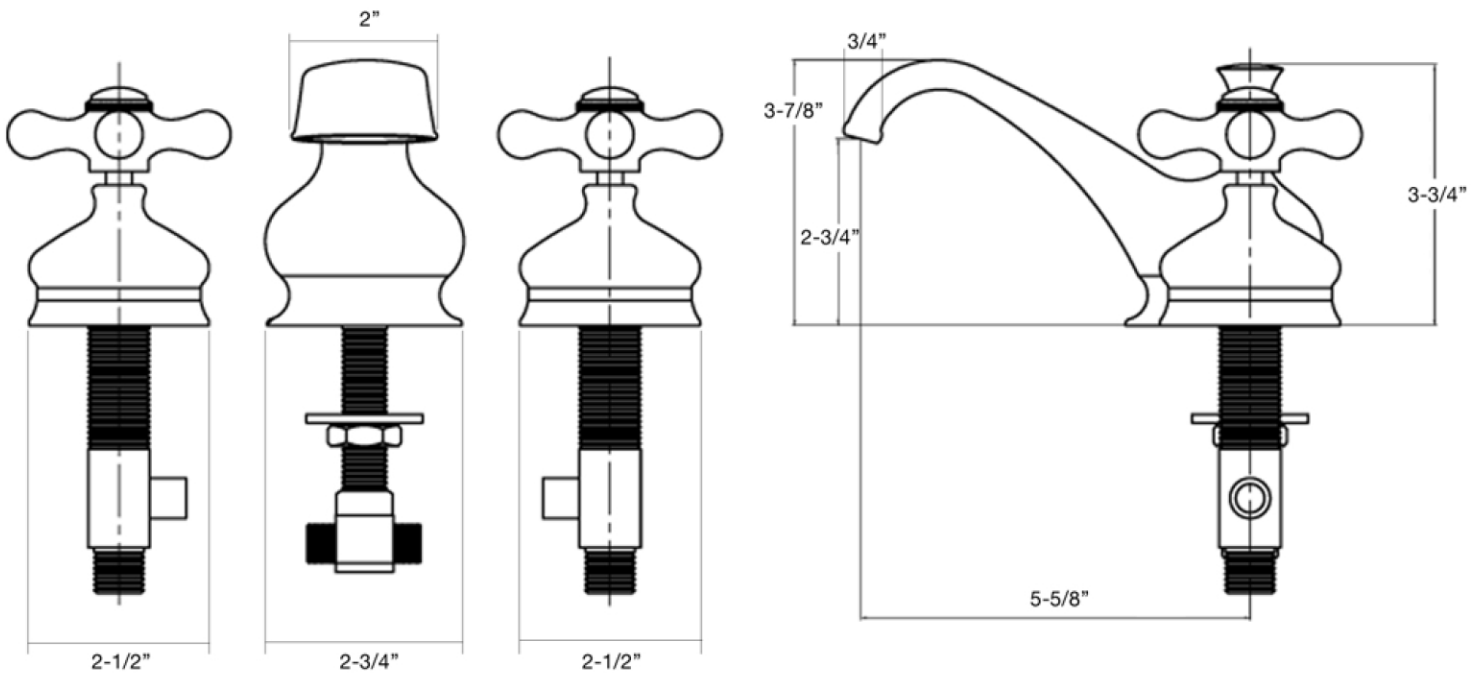

MAIDSTONE

www.MaidstoneSupply.com

Wide Spout Lavatory Faucet

Part No: 124-WS1-ML8

Contact Maidstone for additional information and specifications. For complete warranty information and a list of dealers visit www.MaidstoneSupply.com. All products and specifications are subject to change without notice. Maidstone is not responsible for typographical and/or dimensional errors. Typographical errors are subject to correction.

Note: Rough-in dimensions may vary +/- 1/2" and are subject to change. No responsibility is assumed by Maidstone.

18-07-2024