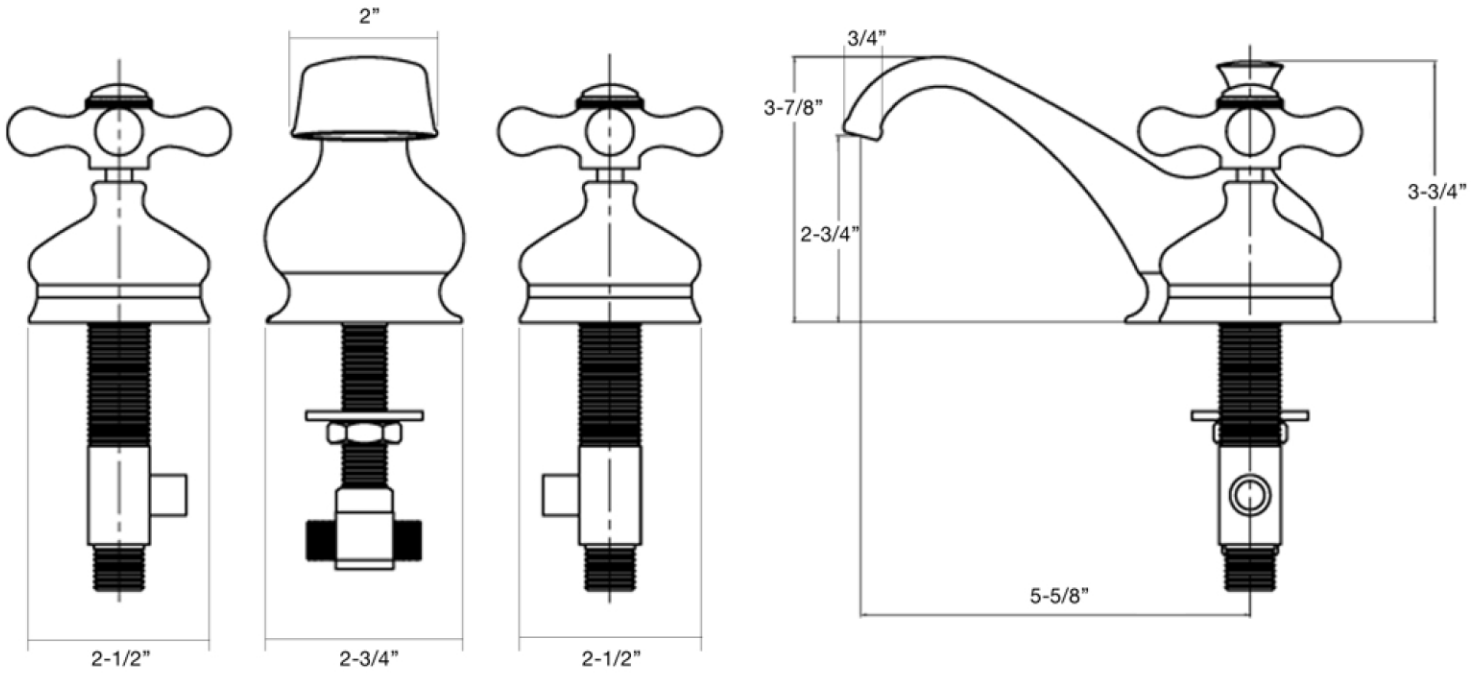

MAIDSTONE

[www.MaidstoneSupply.com](http://www.MaidstoneSupply.com)

**Wide Spout Lavatory Faucet** **Part No: 124-WS1-PL8**

Contact Maidstone for additional information and specifications. For complete warranty information and a list of dealers visit [www.MaidstoneSupply.com](http://www.MaidstoneSupply.com). All products and specifications are subject to change without notice. Maidstone is not responsible for typographical and/or dimensional errors. Typographical errors are subject to correction.

Note: Rough-in dimensions may vary  $\pm 1/2''$  and are subject to change. No responsibility is assumed by Maidstone.