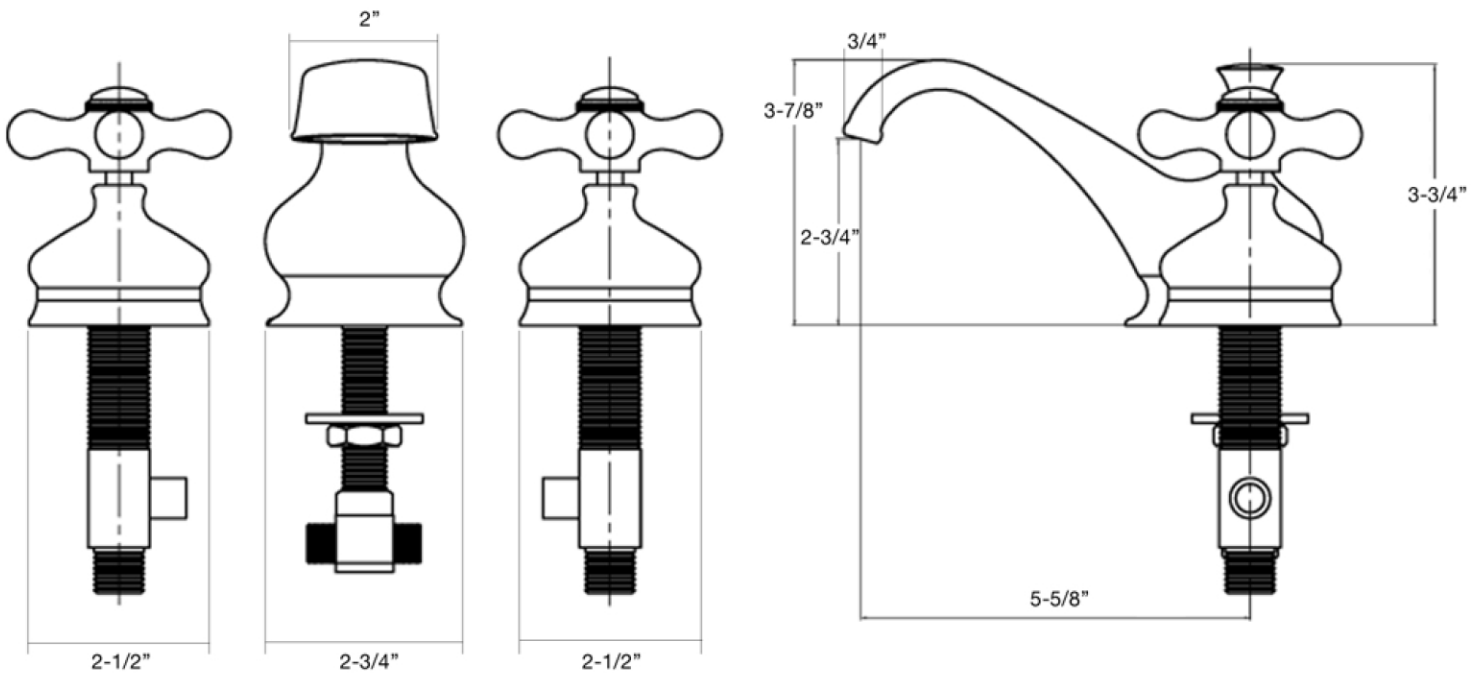

MAIDSTONE

[www.MaidstoneSupply.com](http://www.MaidstoneSupply.com)

Wide Spout Lavatory Faucet

Part No: 124-WS1-MC8

Contact Maidstone for additional information and specifications. For complete warranty information and a list of dealers visit [www.MaidstoneSupply.com](http://www.MaidstoneSupply.com). All products and specifications are subject to change without notice. Maidstone is not responsible for typographical and/or dimensional errors. Typographical errors are subject to correction.

Note: Rough-in dimensions may vary +/- 1/2" and are subject to change. No responsibility is assumed by Maidstone.

18-07-2024