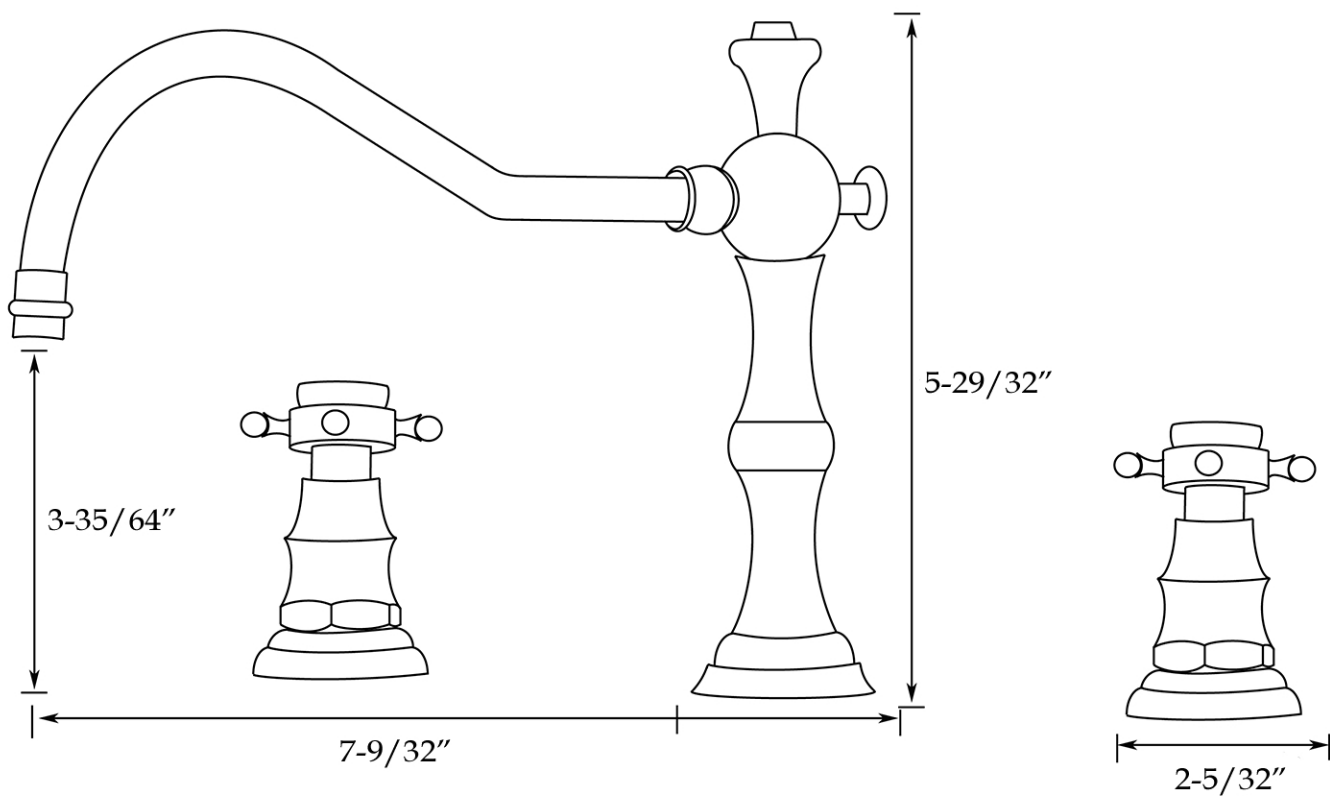

MAIDSTONE

www.MaidstoneSupply.com

Widespread Bathroom Sink Faucet

Part No: 124-WS10-MC7

Contact Maidstone for additional information and specifications. For complete warranty information and a list of dealers visit www.MaidstoneSupply.com. All products and specifications are subject to change without notice. Maidstone is not responsible for typographical and/or dimensional errors. Typographical errors are subject to correction.

Note: Rough-in dimensions may vary $\pm 1/2''$ and are subject to change. No responsibility is assumed by Maidstone.

19-07-2024