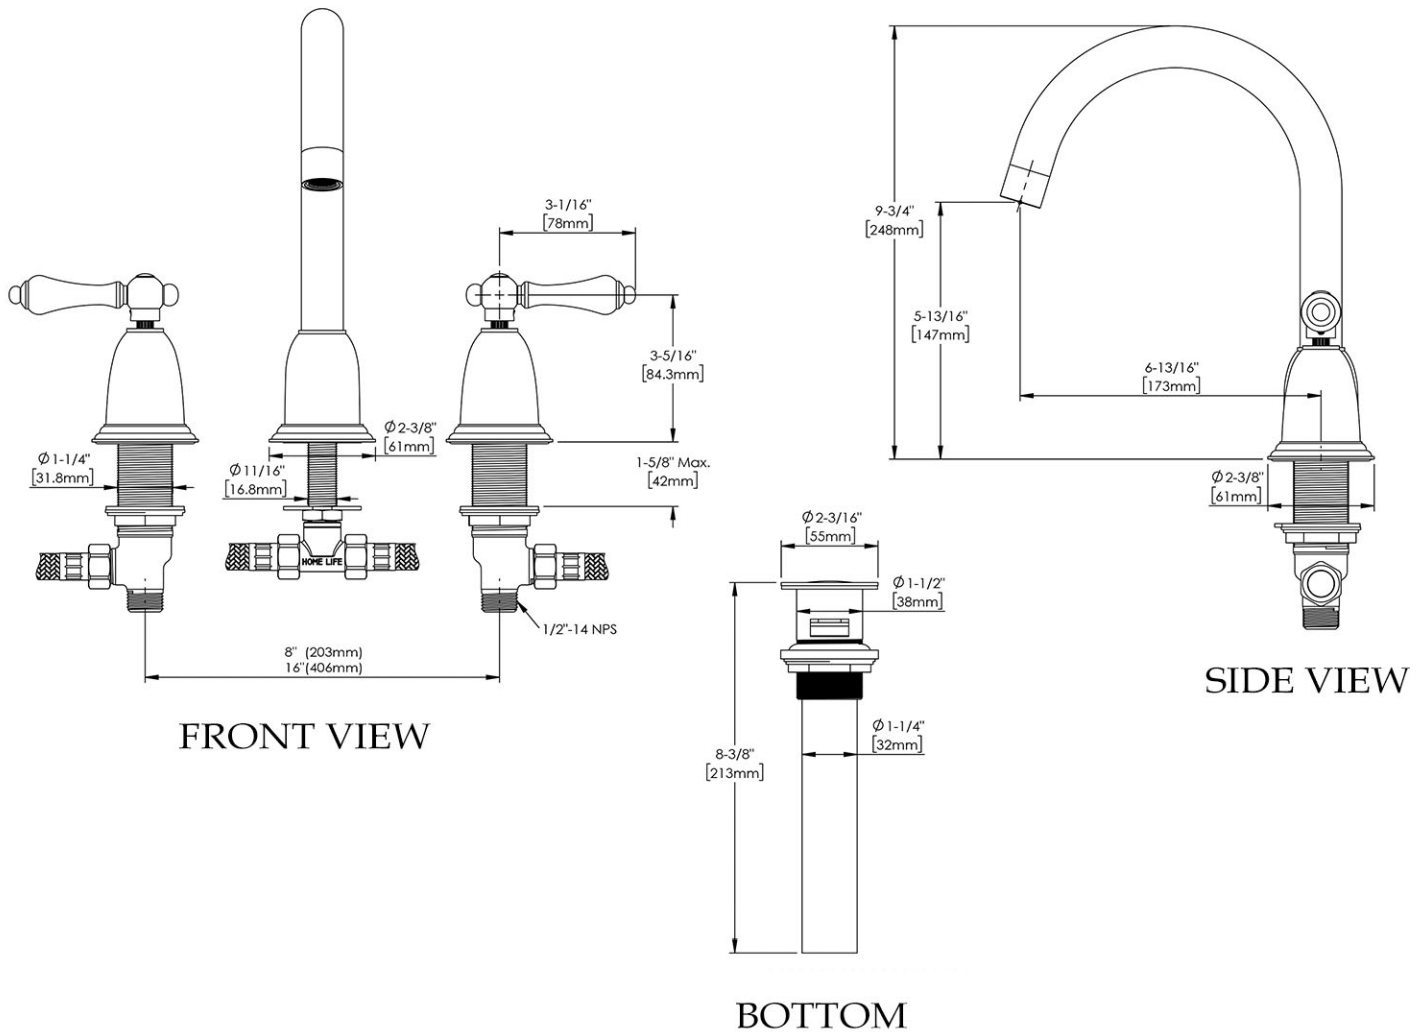

MAIDSTONE

www.MaidstoneSupply.com

Bathroom Sink Faucet

Part No: 124-WS10-ML

Contact Maidstone for additional information and specifications. For complete warranty information and a list of dealers visit www.MaidstoneSupply.com. All products and specifications are subject to change without notice. Maidstone is not responsible for typographical and/or dimensional errors. Typographical errors are subject to correction.

Note: Rough-in dimensions may vary +/- 1/2" and are subject to change. No responsibility is assumed by Maidstone.

17-07-2024