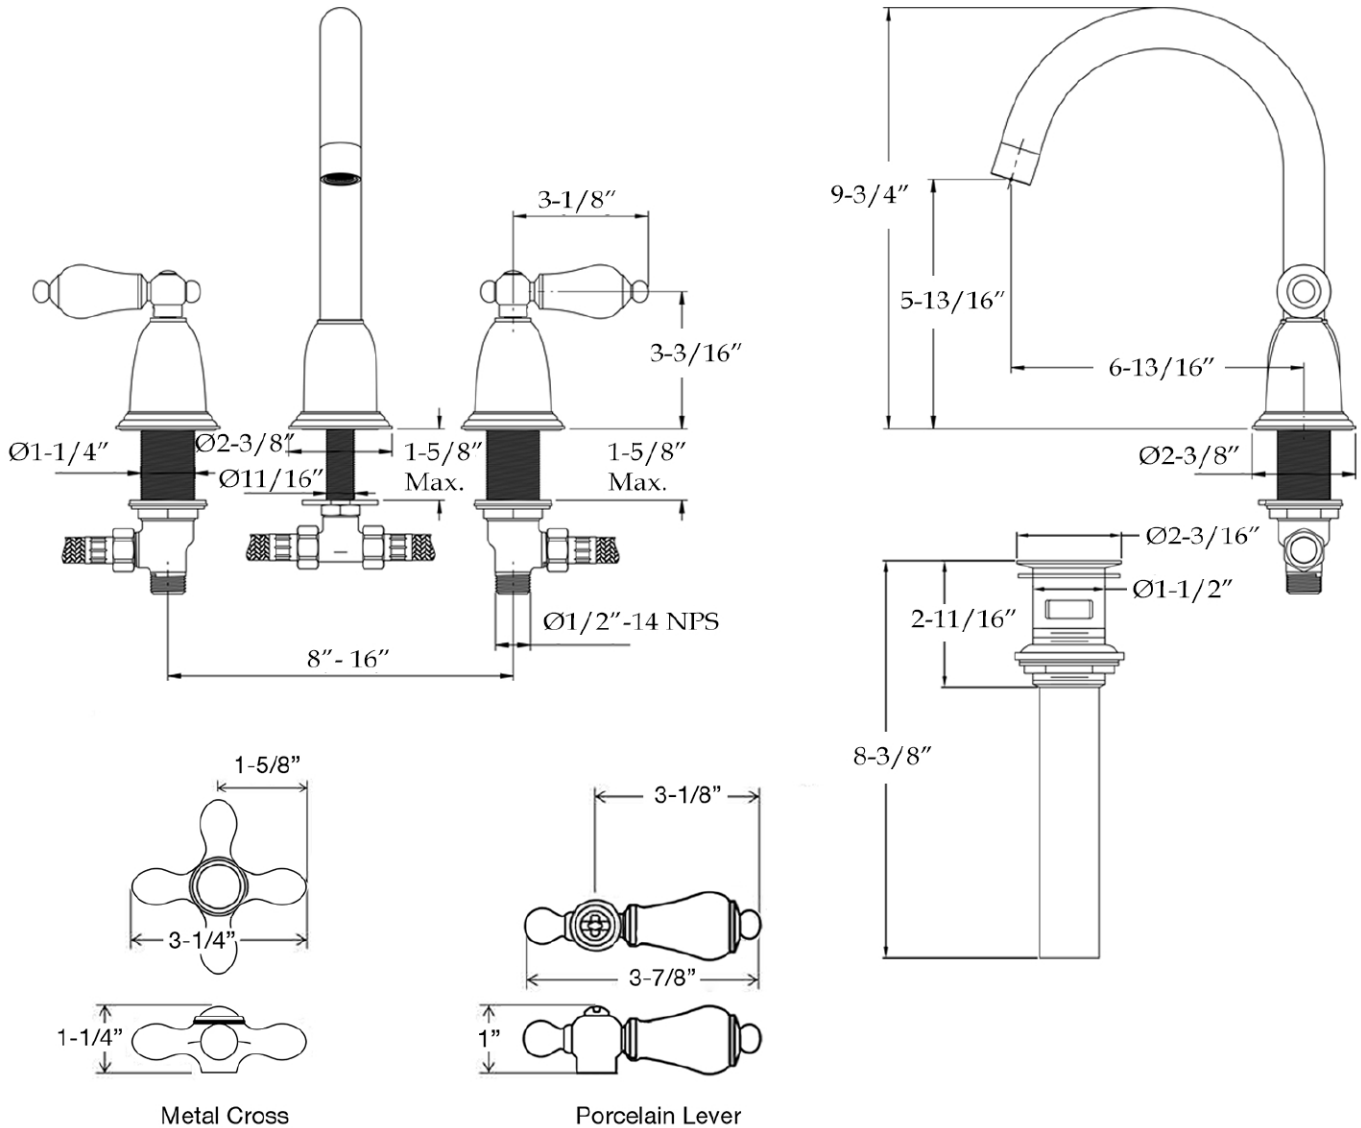

MAIDSTONE

www.MaidstoneSupply.com

Bathroom Sink Faucet

Part No: 124-WS10-PL1

Contact Maidstone for additional information and specifications. For complete warranty information and a list of dealers visit www.MaidstoneSupply.com. All products and specifications are subject to change without notice. Maidstone is not responsible for typographical and/or dimensional errors. Typographical errors are subject to correction.

Note: Rough-in dimensions may vary +/- 1/2" and are subject to change. No responsibility is assumed by Maidstone.