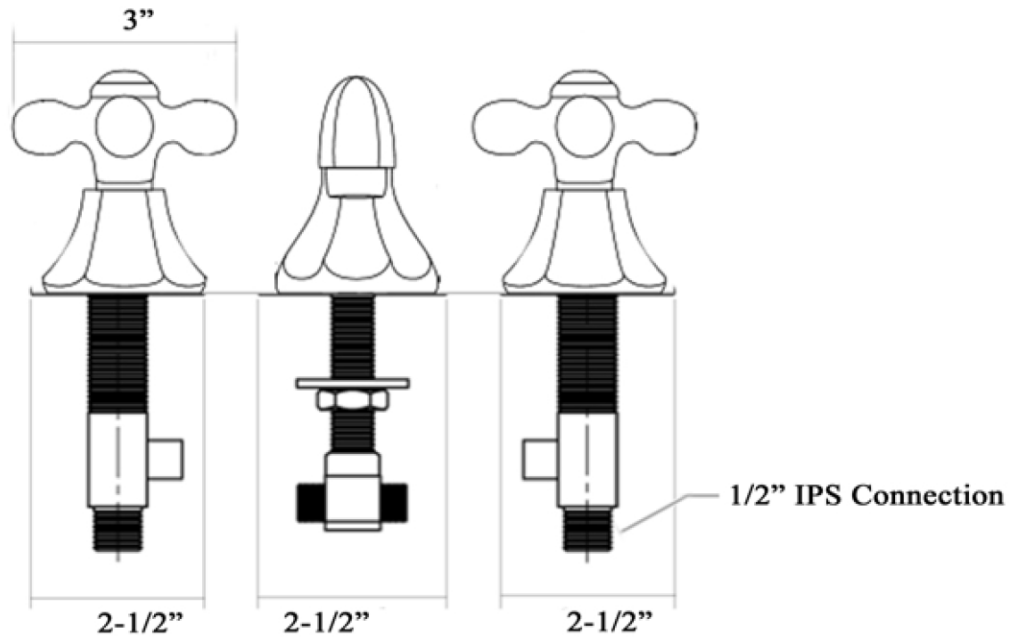

MAIDSTONE

www.MaidstoneSupply.com

Deco Sink Faucet - Meta **Part No: 124-WS4-MC1**

Contact Maidstone for additional information and specifications. For complete warranty information and a list of dealers visit www.MaidstoneSupply.com. All products and specifications are subject to change without notice. Maidstone is not responsible for typographical and/or dimensional errors. Typographical errors are subject to correction.

Note: Rough-in dimensions may vary +/- 1/2" and are subject to change. No responsibility is assumed by Maidstone.