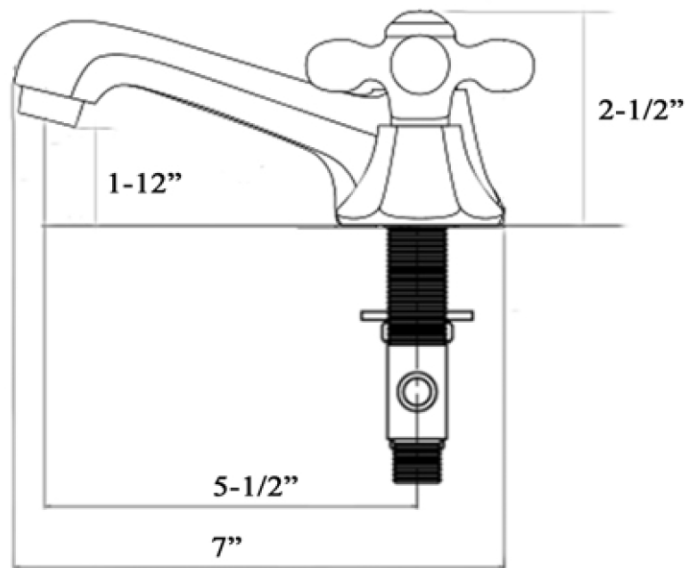

MAIDSTONE

www.MaidstoneSupply.com

Deco Sink Faucet - Meta **Part No: 124-WS4-MC1**

Contact Maidstone for additional information and specifications. For complete warranty information and a list of dealers visit www.MaidstoneSupply.com. All products and specifications are subject to change without notice. Maidstone is not responsible for typographical and/or dimensional errors. Typographical errors are subject to correction.

Note: Rough-in dimensions may vary +/- 1/2" and are subject to change. No responsibility is assumed by Maidstone.