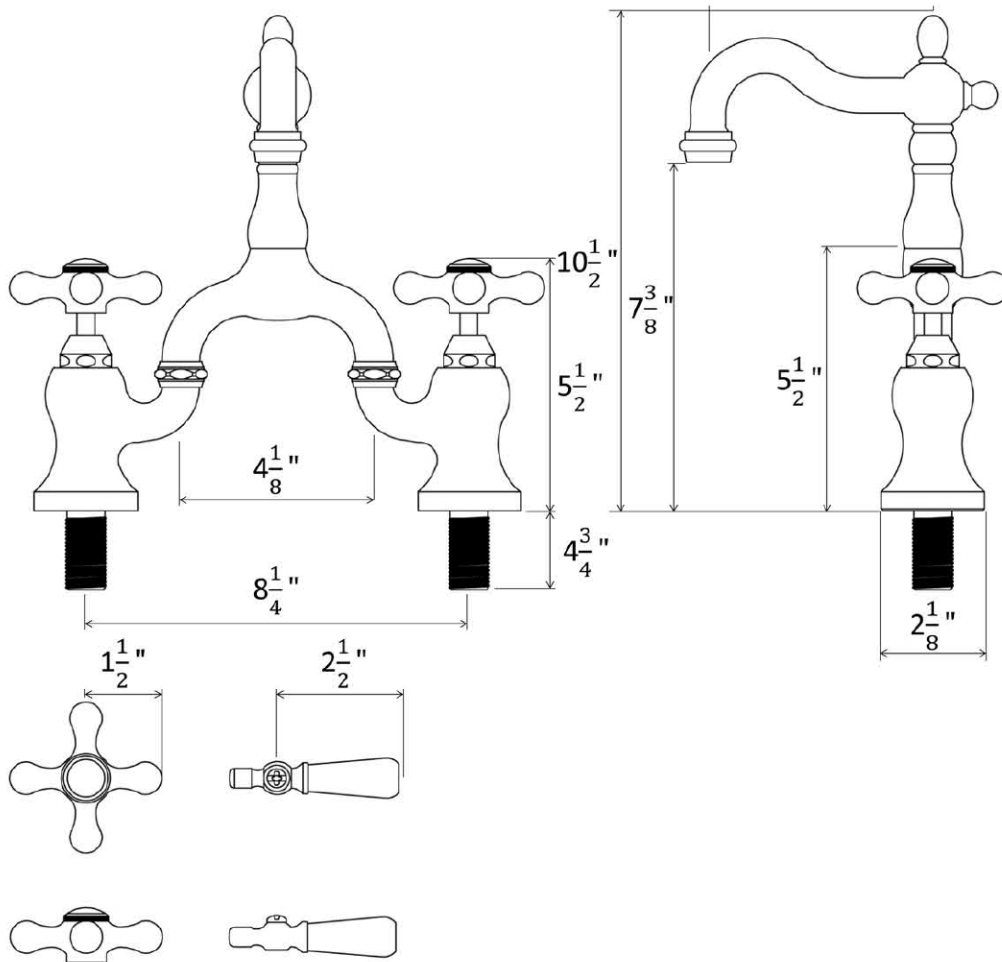

MAIDSTONE

[www.MaidstoneSupply.com](http://www.MaidstoneSupply.com)

**Bathroom Sink Faucet** **Part No: 124-WS5-PL-S**

Contact Maidstone for additional information and specifications. For complete warranty information and a list of dealers visit [www.MaidstoneSupply.com](http://www.MaidstoneSupply.com). All products and specifications are subject to change without notice. Maidstone is not responsible for typographical and/or dimensional errors. Typographical errors are subject to correction.

Note: Rough-in dimensions may vary +/- 1/2" and are subject to change. No responsibility is assumed by Maidstone.