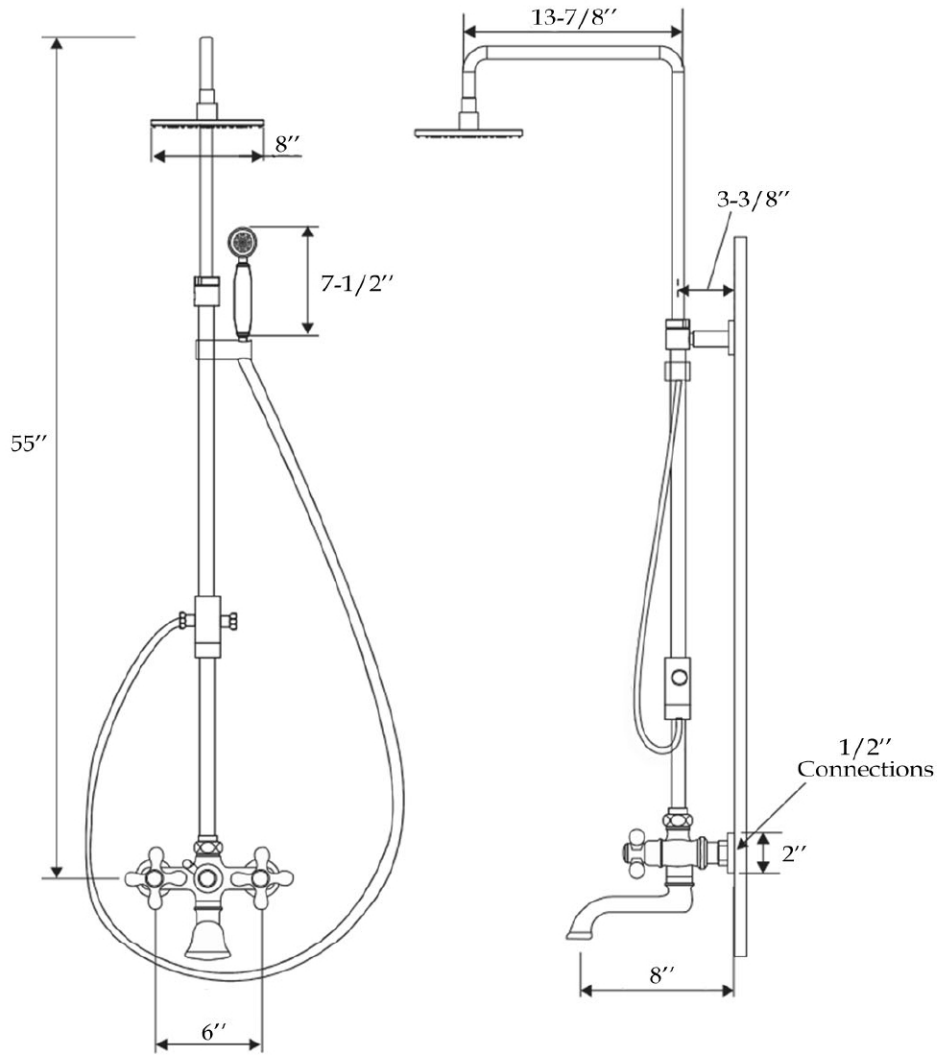

MAIDSTONE

[www.MaidstoneSupply.com](http://www.MaidstoneSupply.com)

Exposed Tub & Shower 2

Part No: 141-W16-RS5

FRONT VIEW

SIDE VIEW

Contact Maidstone for additional information and specifications. For complete warranty information and a list of dealers visit [www.MaidstoneSupply.com](http://www.MaidstoneSupply.com). All products and specifications are subject to change without notice. Maidstone is not responsible for typographical and/or dimensional errors. Typographical errors are subject to correction.

Note: Rough-in dimensions may vary +/- 1/2" and are subject to change. No responsibility is assumed by Maidstone.