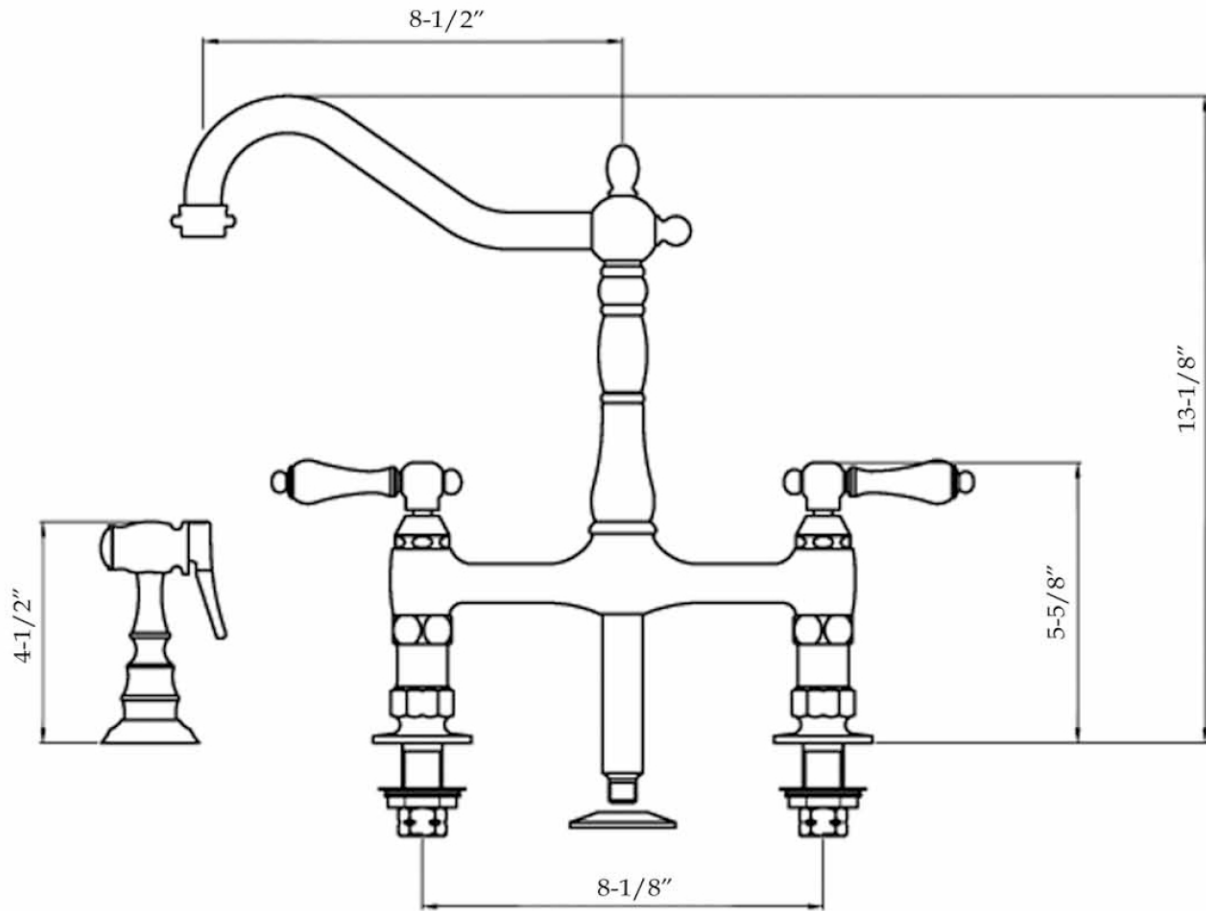

MAIDSTONE

www.MaidstoneSupply.com

Kitchen Sink Faucet - Bridge

Part No: 144-BRC1-1ML7

Contact Maidstone for additional information and specifications. For complete warranty information and a list of dealers visit www.MaidstoneSupply.com. All products and specifications are subject to change without notice. Maidstone is not responsible for typographical and/or dimensional errors. Typographical errors are subject to correction.

Note: Rough-in dimensions may vary $\pm 1/2''$ and are subject to change. No responsibility is assumed by Maidstone.

18-07-2024