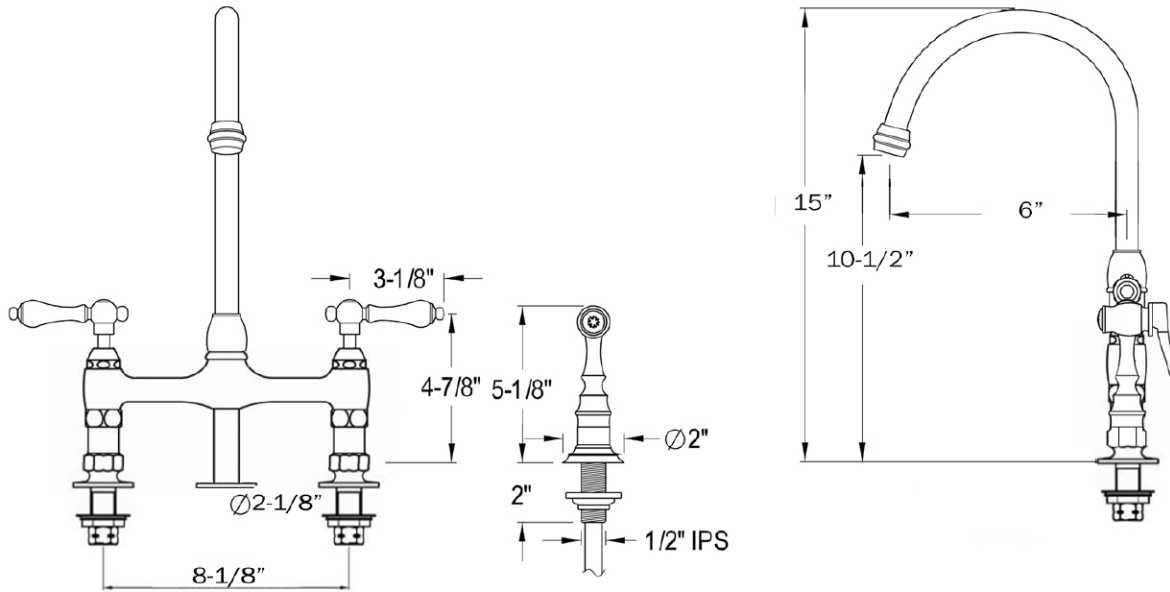

MAIDSTONE

www.MaidstoneSupply.com

Kitchen Sink Faucet - Br

Part No: 144-BRC5-1MC7

Porcelain Lever

Metal Cross

Contact Maidstone for additional information and specifications. For complete warranty information and a list of dealers visit www.MaidstoneSupply.com. All products and specifications are subject to change without notice. Maidstone is not responsible for typographical and/or dimensional errors. Typographical errors are subject to correction.

Note: Rough-in dimensions may vary +/- 1/2" and are subject to change. No responsibility is assumed by Maidstone.