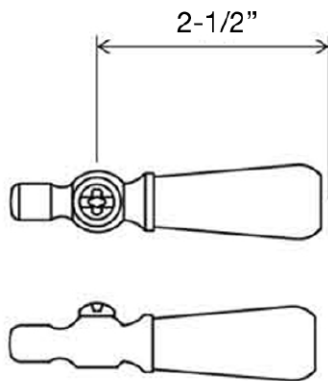

MAIDSTONE

www.MaidstoneSupply.com

Kitchen Sink Faucet - Br

Part No: 144-BRC5-1MC7

Porcelain Lever

Metal Cross

Contact Maidstone for additional information and specifications. For complete warranty information and a list of dealers visit www.MaidstoneSupply.com. All products and specifications are subject to change without notice. Maidstone is not responsible for typographical and/or dimensional errors. Typographical errors are subject to correction.

Note: Rough-in dimensions may vary +/- 1/2" and are subject to change. No responsibility is assumed by Maidstone.