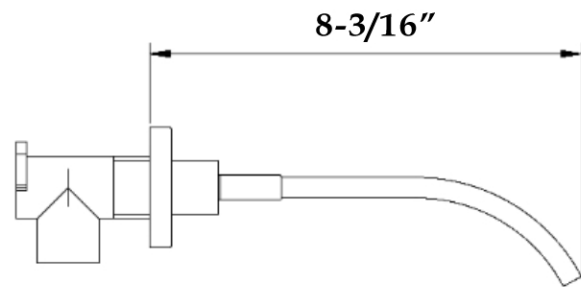

MAIDSTONE

[www.MaidstoneSupply.com](http://www.MaidstoneSupply.com)

Wall Mount Tub Faucet B

Part No: 144-DSBW1-6ML1

Contact Maidstone for additional information and specifications. For complete warranty information and a list of dealers visit [www.MaidstoneSupply.com](http://www.MaidstoneSupply.com). All products and specifications are subject to change without notice. Maidstone is not responsible for typographical and/or dimensional errors. Typographical errors are subject to correction.

Note: Rough-in dimensions may vary +/- 1/2" and are subject to change. No responsibility is assumed by Maidstone.

11-07-2024