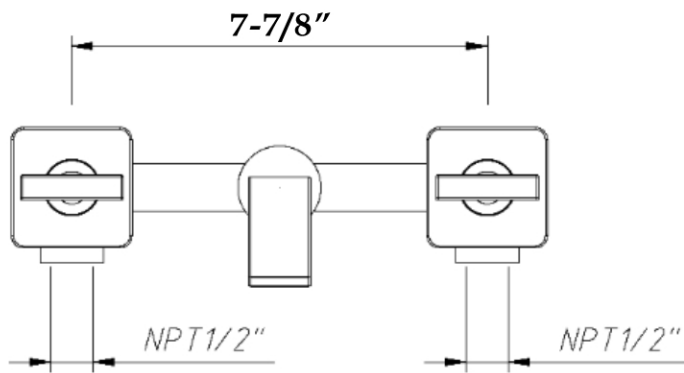

MAIDSTONE

[www.MaidstoneSupply.com](http://www.MaidstoneSupply.com)

Wall Mount Tub Faucet B

Part No: 144-DSBW1-6ML1

Contact Maidstone for additional information and specifications. For complete warranty information and a list of dealers visit [www.MaidstoneSupply.com](http://www.MaidstoneSupply.com). All products and specifications are subject to change without notice. Maidstone is not responsible for typographical and/or dimensional errors. Typographical errors are subject to correction.

Note: Rough-in dimensions may vary +/- 1/2" and are subject to change. No responsibility is assumed by Maidstone.

11-07-2024