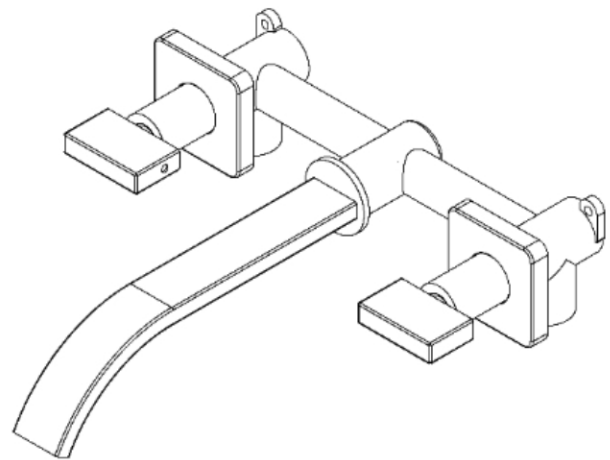

MAIDSTONE

[www.MaidstoneSupply.com](http://www.MaidstoneSupply.com)

Wall Mount Tub Faucet B

Part No: 144-DSBW1-6ML1

Contact Maidstone for additional information and specifications. For complete warranty information and a list of dealers visit [www.MaidstoneSupply.com](http://www.MaidstoneSupply.com). All products and specifications are subject to change without notice. Maidstone is not responsible for typographical and/or dimensional errors. Typographical errors are subject to correction.

Note: Rough-in dimensions may vary +/- 1/2" and are subject to change. No responsibility is assumed by Maidstone.

11-07-2024