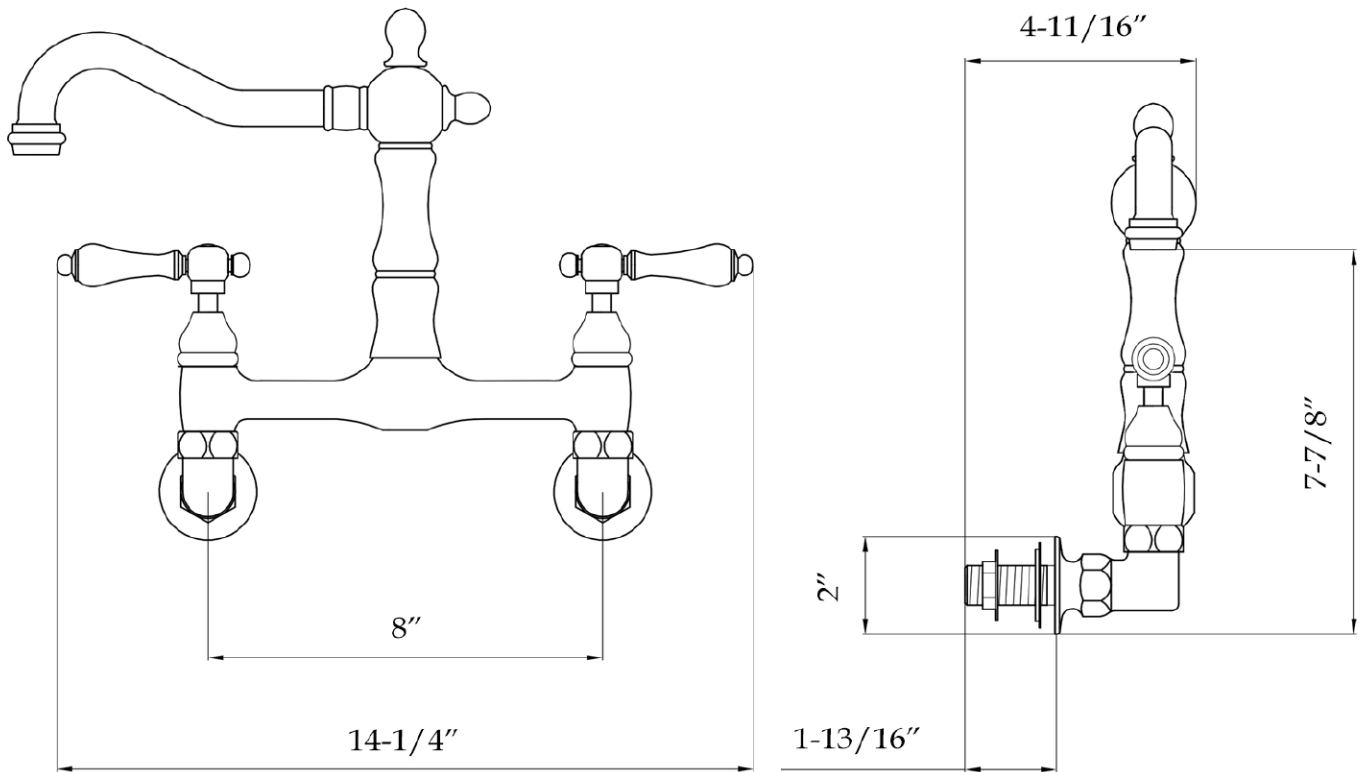

MAIDSTONE

www.MaidstoneSupply.com

Wall Mount Kitchen Faucet

Part No: 144-W4-MC-S

Contact Maidstone for additional information and specifications. For complete warranty information and a list of dealers visit www.MaidstoneSupply.com. All products and specifications are subject to change without notice. Maidstone is not responsible for typographical and/or dimensional errors. Typographical errors are subject to correction.

Note: Rough-in dimensions may vary +/- 1/2" and are subject to change. No responsibility is assumed by Maidstone.