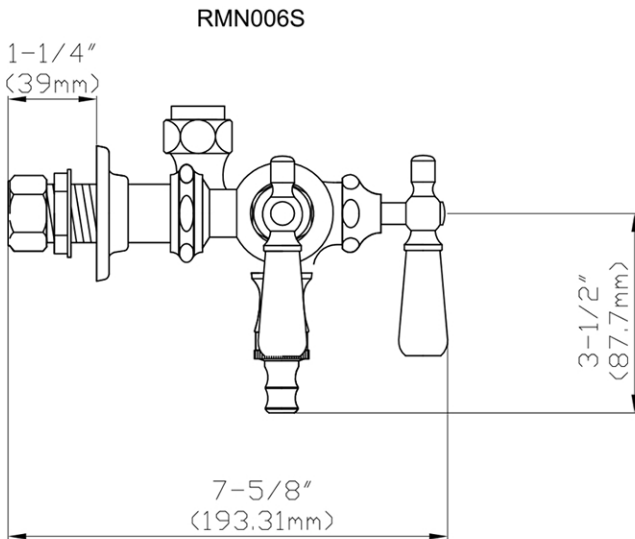

MAIDSTONE

www.MaidstoneSupply.com

Tub Faucet

Part No: 121-DSBW1-1PL1

Contact Maidstone for additional information and specifications. For complete warranty information and a list of dealers visit www.MaidstoneSupply.com. All products and specifications are subject to change without notice. Maidstone is not responsible for typographical and/or dimensional errors. Typographical errors are subject to correction.

Note: Rough-in dimensions may vary +/- 1/2" and are subject to change. No responsibility is assumed by Maidstone.