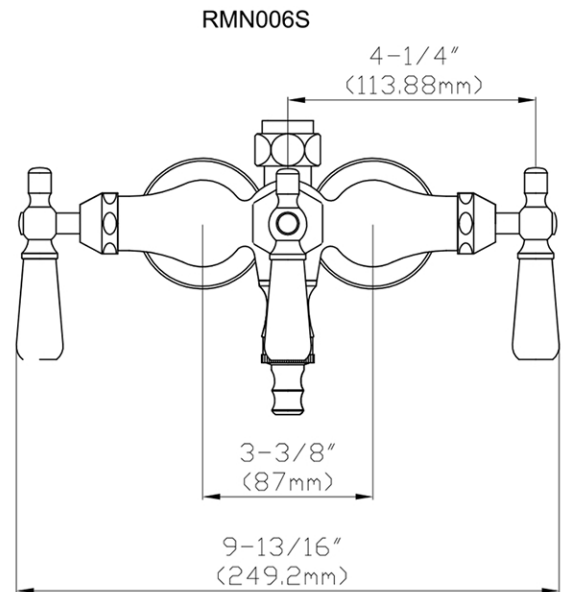

MAIDSTONE

www.MaidstoneSupply.com

Tub Faucet

Part No: 121-DSBW1-1PL1

Contact Maidstone for additional information and specifications. For complete warranty information and a list of dealers visit www.MaidstoneSupply.com. All products and specifications are subject to change without notice. Maidstone is not responsible for typographical and/or dimensional errors. Typographical errors are subject to correction.

Note: Rough-in dimensions may vary +/- 1/2" and are subject to change. No responsibility is assumed by Maidstone.