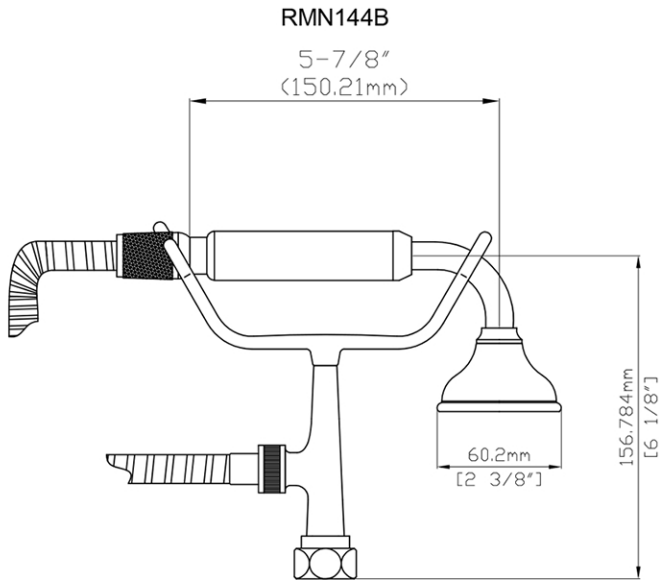

MAIDSTONE

www.MaidstoneSupply.com

Tub Faucet

Part No: 121-DSBW1-1PL1

Contact Maidstone for additional information and specifications. For complete warranty information and a list of dealers visit www.MaidstoneSupply.com. All products and specifications are subject to change without notice. Maidstone is not responsible for typographical and/or dimensional errors. Typographical errors are subject to correction.

Note: Rough-in dimensions may vary +/- 1/2" and are subject to change. No responsibility is assumed by Maidstone.