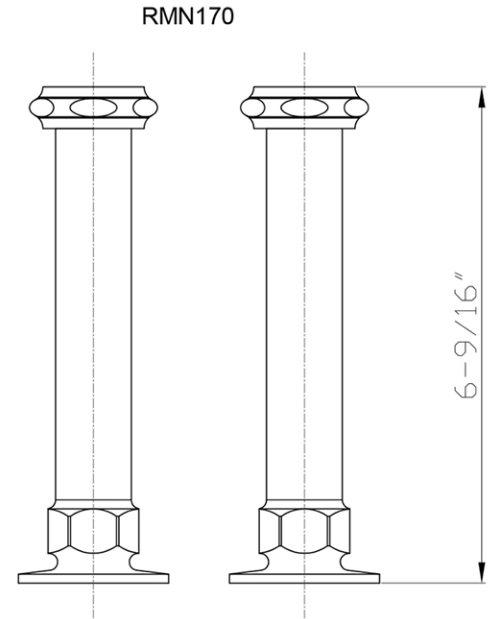

MAIDSTONE

www.MaidstoneSupply.com

Tub Faucet

Part No: 121-DSBW1-1PL1

Contact Maidstone for additional information and specifications. For complete warranty information and a list of dealers visit www.MaidstoneSupply.com. All products and specifications are subject to change without notice. Maidstone is not responsible for typographical and/or dimensional errors. Typographical errors are subject to correction.

Note: Rough-in dimensions may vary +/- 1/2" and are subject to change. No responsibility is assumed by Maidstone.