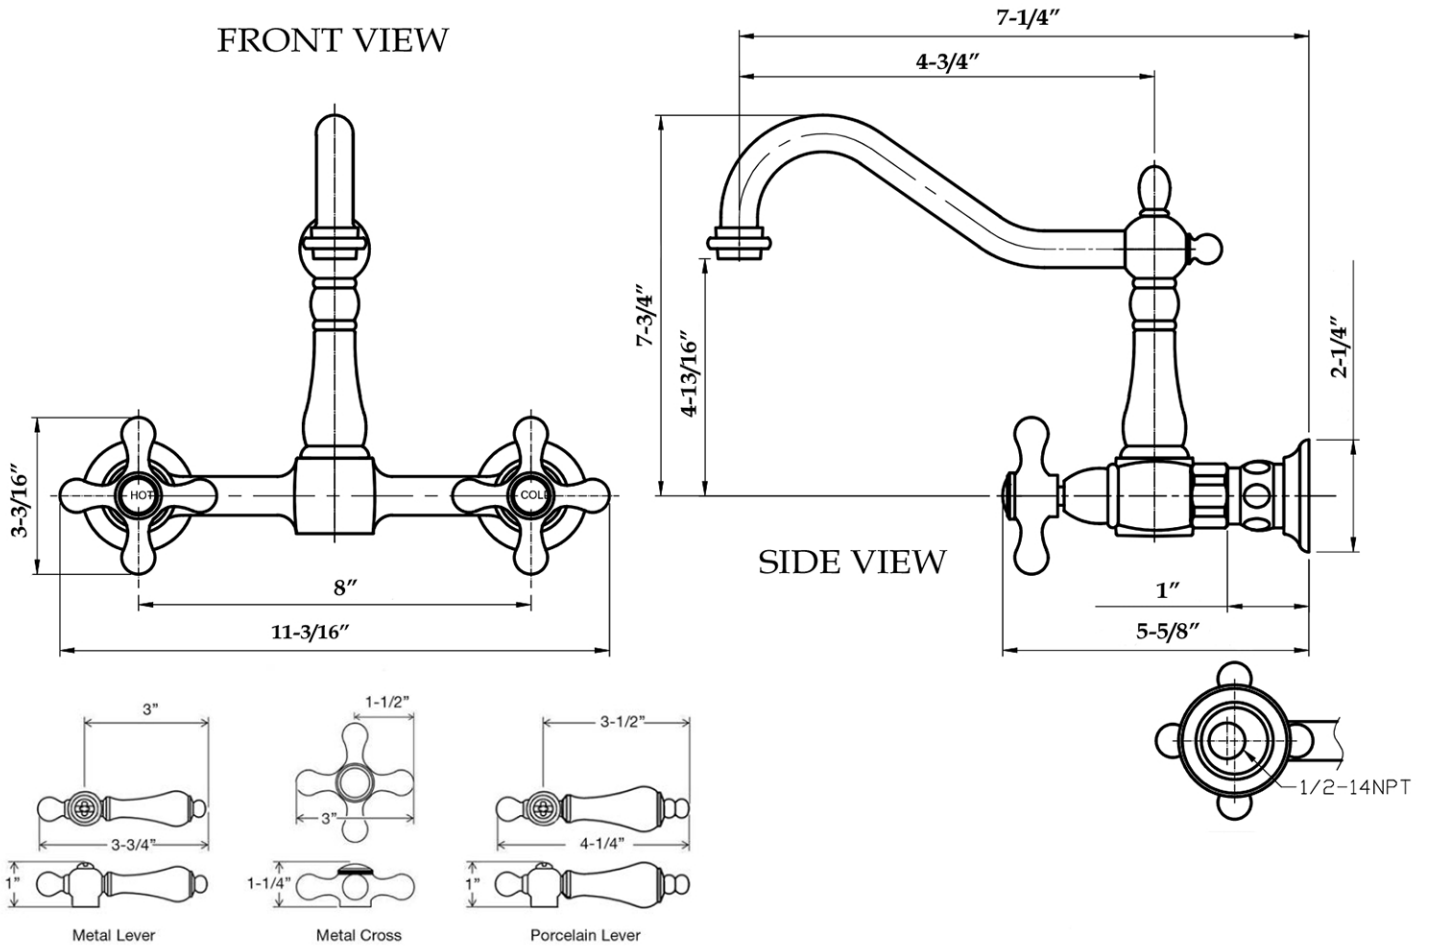

## Wall Mount Utility Faucet Part No: 144-W2-4-PL1

Contact Maidstone for additional information and specifications. For complete warranty information and a list of dealers visit [www.MaidstoneSupply.com](http://www.MaidstoneSupply.com). All products and specifications are subject to change without notice. Maidstone is not responsible for typographical and/or dimensional errors. Typographical errors are subject to correction.

Note: Rough-in dimensions may vary  $\pm 1/2\text{''}$  and are subject to change. No responsibility is assumed by Maidstone.