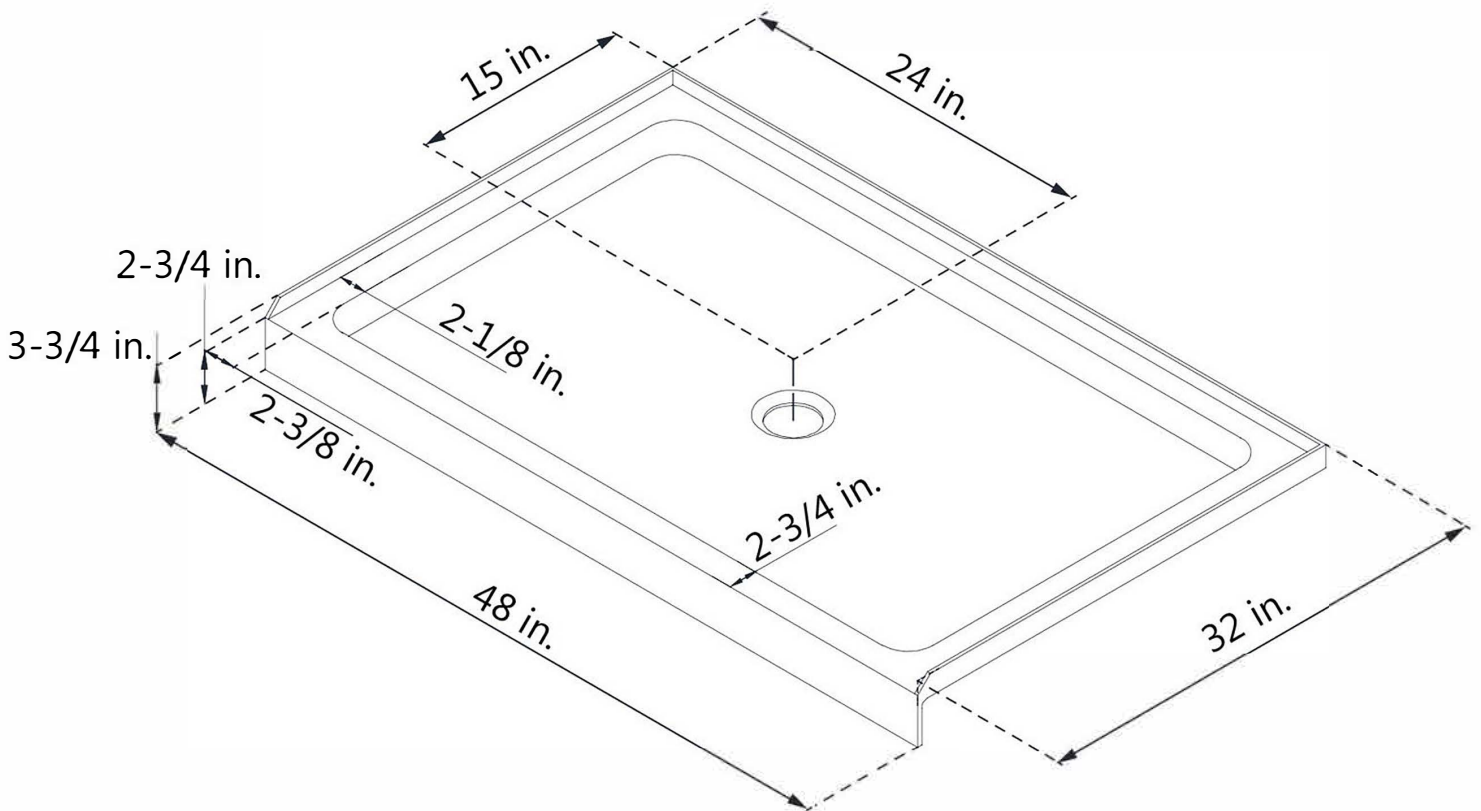

MAIDSTONE

www.maidstonesupply.com

Single Threshold Shower Base

Part No.: 14-SHB3248-2

Contact Maidstone for additional information and specifications. For complete warranty information and a list of dealers visit www.Maidstonesupply.com. All products and specifications are subject to change without notice. Maidstone is not responsible for typographical and/or dimensional errors. Typographical errors are subject to correction.

Note: Rough-in dimensions may vary +/-1/2" and are subject to change. No responsibility is assumed by Maidstone.