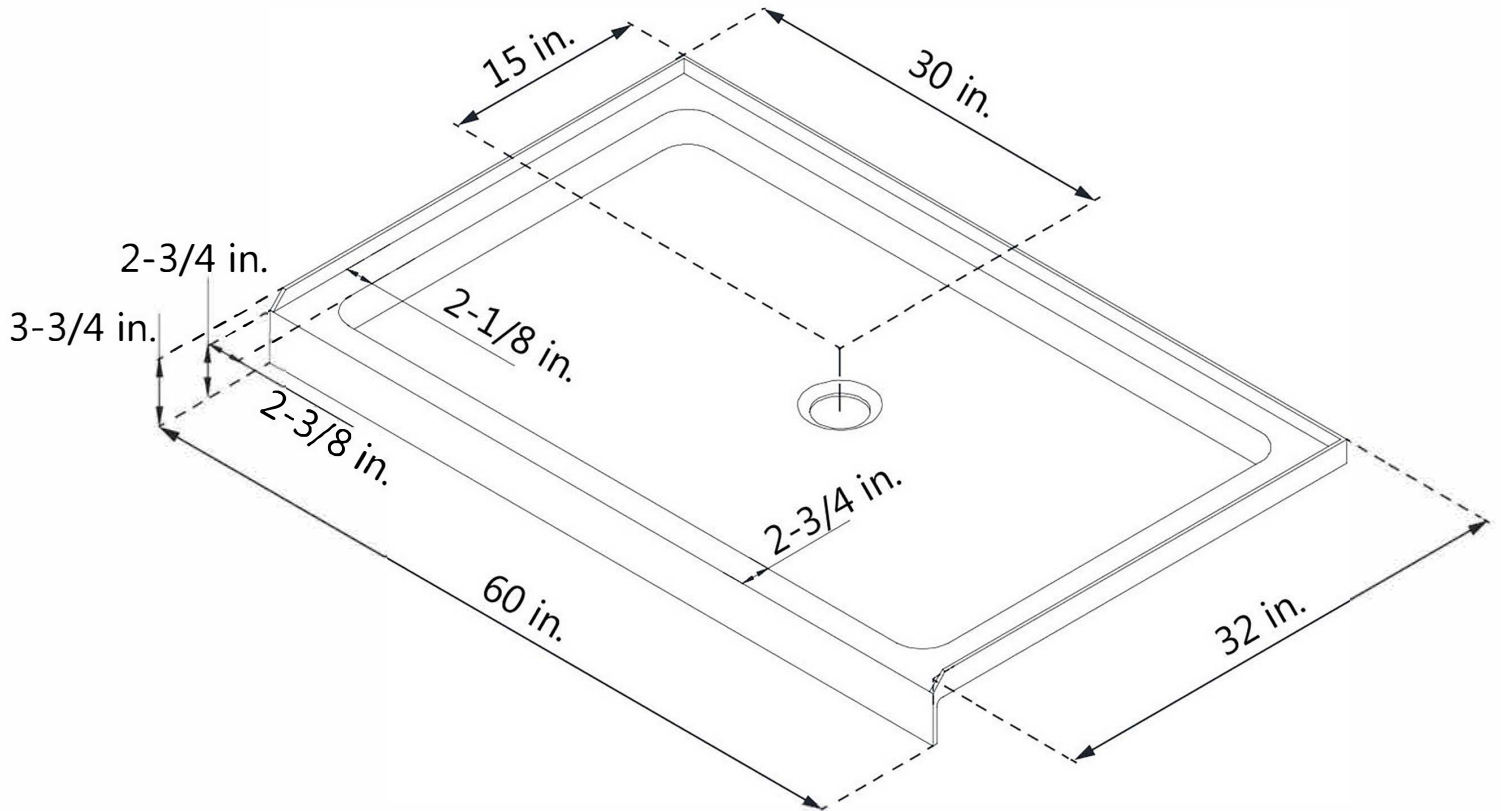

MAIDSTONE

[www.maidstonesupply.com](http://www.maidstonesupply.com)

Single Threshold Shower Base

Part No.: 14-SHB3260-2

Contact Maidstone for additional information and specifications. For complete warranty information and a list of dealers visit [www.Maidstonesupply.com](http://www.Maidstonesupply.com)  
All products and specifications are subject to change without notice. Maidstone is not responsible for typographical and/or dimensional errors. Typographical errors are subject to correction.

Note: Rough-in dimensions may vary +/-1/2" and are subject to change. No responsibility is assumed by Maidstone.