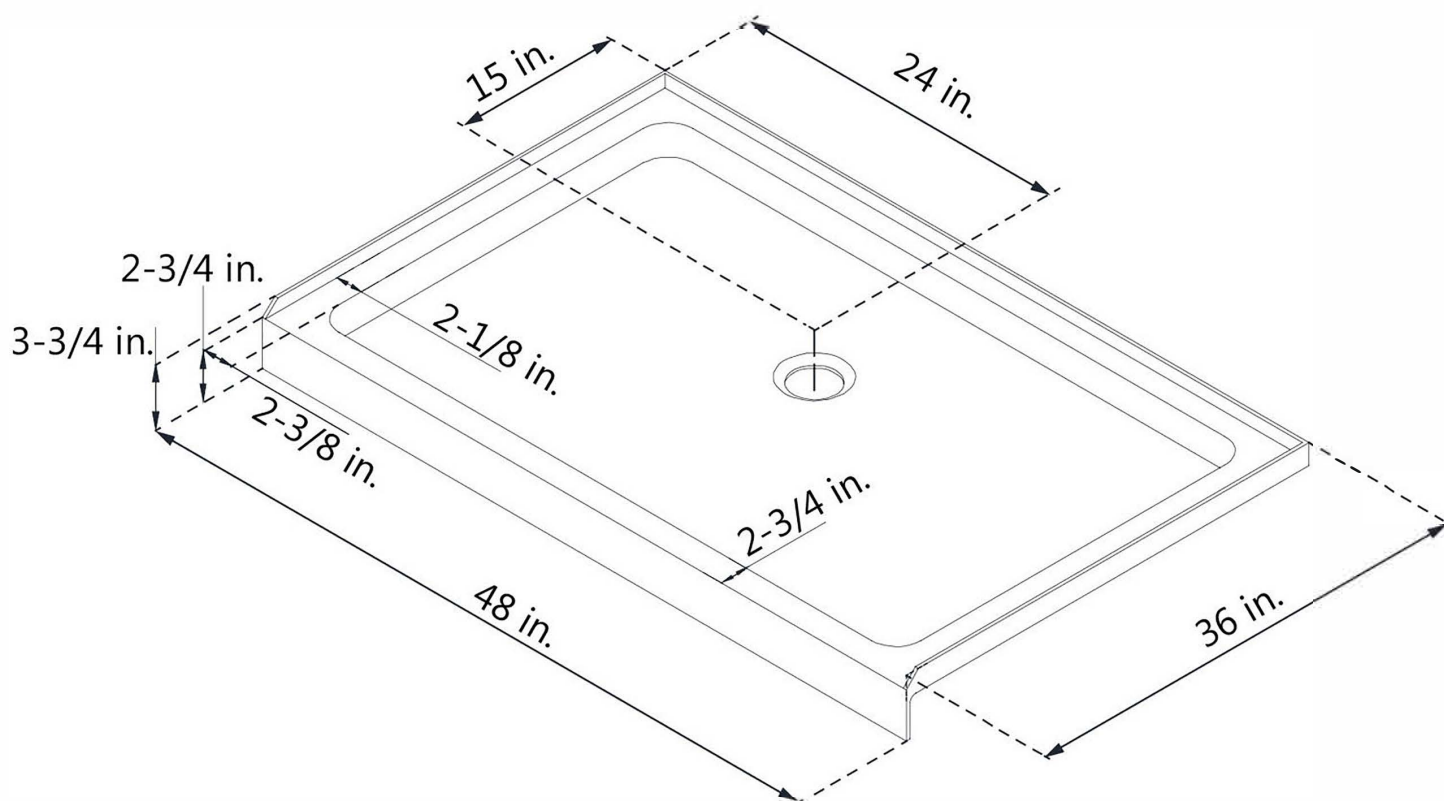

MAIDSTONE

www.maidstonesupply.com

Single Threshold Shower Base

Part No.: 14-SHB3648-2

Contact Maidstone for additional information and specifications. For complete warranty information and a list of dealers visit www.Maidstonesupply.com. All products and specifications are subject to change without notice. Maidstone is not responsible for typographical and/or dimensional errors. Typographical errors are subject to correction.

Note: Rough-in dimensions may vary +/-1/2" and are subject to change. No responsibility is assumed by Maidstone.