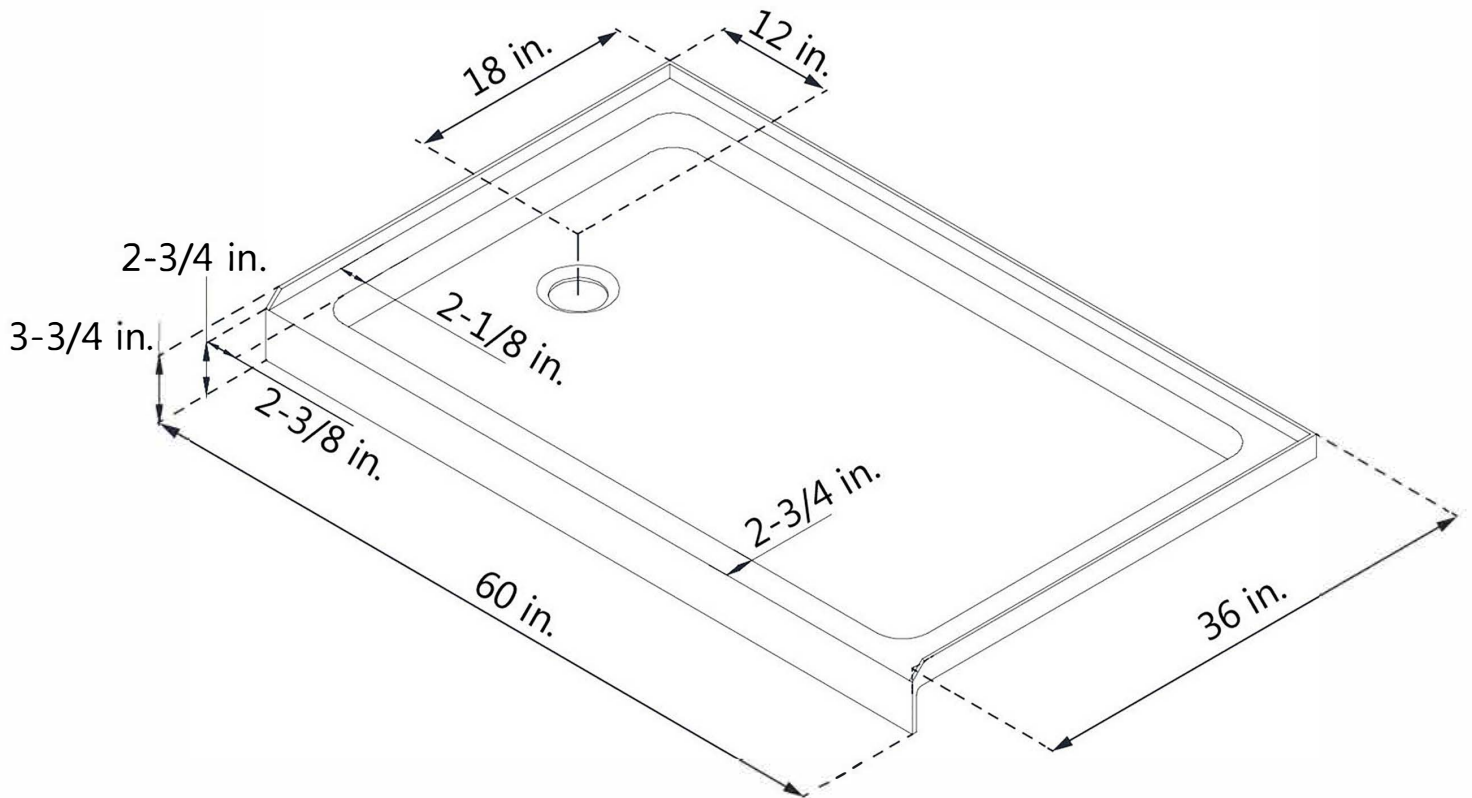

# MAIDSTONE

[www.maidstonesupply.com](http://www.maidstonesupply.com)

Single Threshold Shower Base

Part No.: 14-SHB3660L-2

Contact Maidstone for additional information and specifications. For complete warranty information and a list of dealers visit [www.Maidstonesupply.com](http://www.Maidstonesupply.com)  
All products and specifications are subject to change without notice. Maidstone is not responsible for typographical and/or dimensional errors. Typographical errors are subject to correction.

Note: Rough-in dimensions may vary +/-1/2" and are subject to change. No responsibility is assumed by Maidstone.