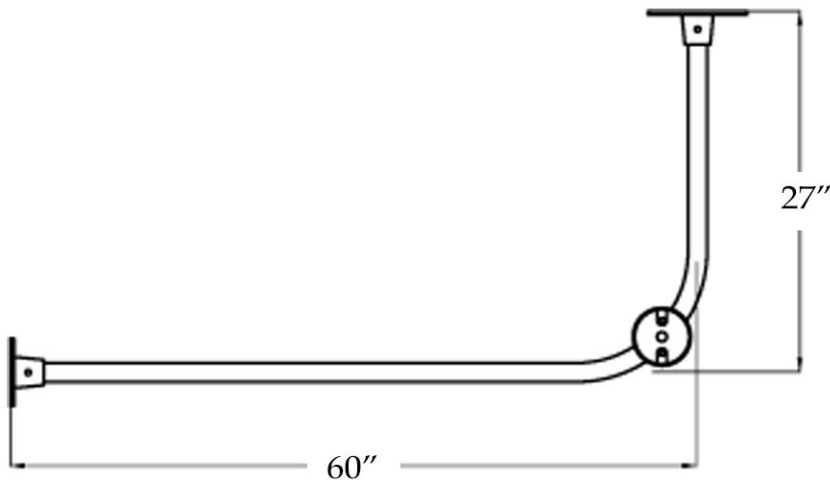

MAIDSTONE

www.MaidstoneSupply.com

L-Ring Shower Curtain Rod

Part No: 143-LR2

Contact Maidstone for additional information and specifications. For complete warranty information and a list of dealers visit www.MaidstoneSupply.com. All products and specifications are subject to change without notice. Maidstone is not responsible for typographical and/or dimensional errors. Typographical errors are subject to correction.

Note: Rough-in dimensions may vary +/- 1/2" and are subject to change. No responsibility is assumed by Maidstone.