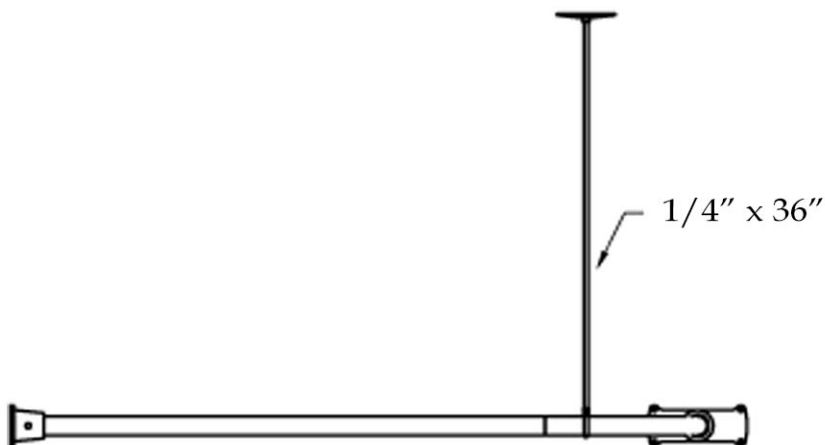

MAIDSTONE

www.MaidstoneSupply.com

L-Ring Shower Curtain Rod

Part No: 143-LR2

Contact Maidstone for additional information and specifications. For complete warranty information and a list of dealers visit www.MaidstoneSupply.com. All products and specifications are subject to change without notice. Maidstone is not responsible for typographical and/or dimensional errors. Typographical errors are subject to correction.

Note: Rough-in dimensions may vary +/- 1/2" and are subject to change. No responsibility is assumed by Maidstone.