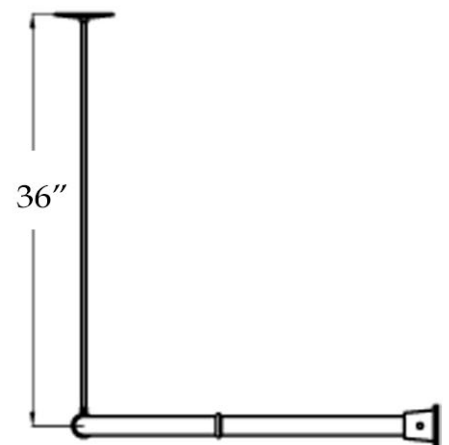

MAIDSTONE

www.MaidstoneSupply.com

L-Ring Shower Curtain Rod

Part No: 143-LR2

Contact Maidstone for additional information and specifications. For complete warranty information and a list of dealers visit www.MaidstoneSupply.com. All products and specifications are subject to change without notice. Maidstone is not responsible for typographical and/or dimensional errors. Typographical errors are subject to correction.

Note: Rough-in dimensions may vary +/- 1/2" and are subject to change. No responsibility is assumed by Maidstone.