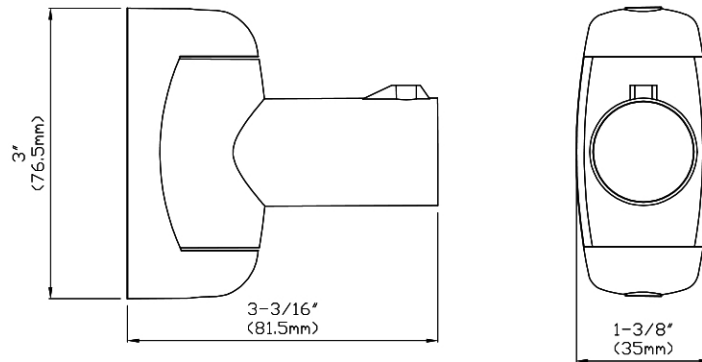

MAIDSTONE

www.MaidstoneSupply.com

Single Curved Shower Curtain Rod

Part No: ST0925-60-

Contact Maidstone for additional information and specifications. For complete warranty information and a list of dealers visit www.MaidstoneSupply.com. All products and specifications are subject to change without notice. Maidstone is not responsible for typographical and/or dimensional errors. Typographical errors are subject to correction.

Note: Rough-in dimensions may vary +/- 1/2" and are subject to change. No responsibility is assumed by Maidstone.