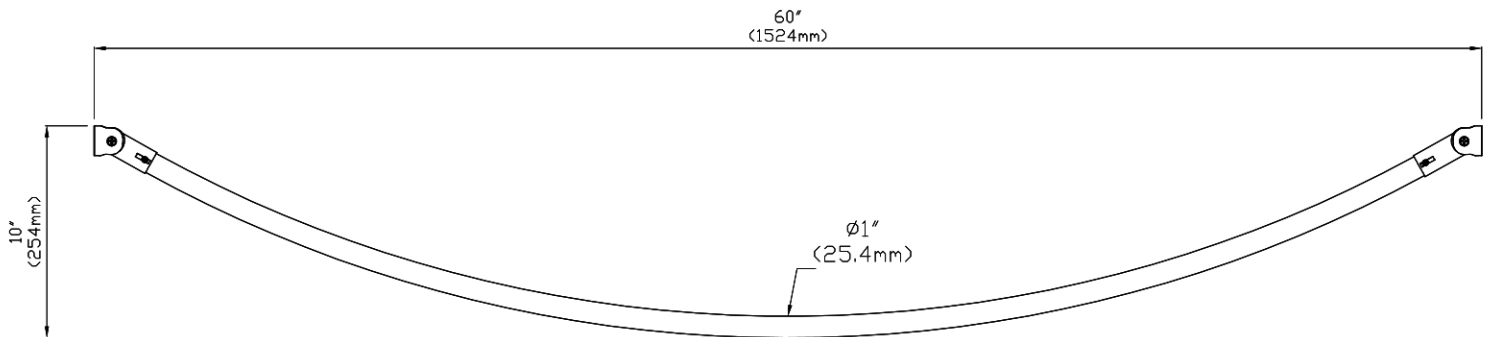

MAIDSTONE

www.MaidstoneSupply.com

Single Curved Shower Curtain Rod

Part No: ST0925-60-

Contact Maidstone for additional information and specifications. For complete warranty information and a list of dealers visit www.MaidstoneSupply.com. All products and specifications are subject to change without notice. Maidstone is not responsible for typographical and/or dimensional errors. Typographical errors are subject to correction.

Note: Rough-in dimensions may vary +/- 1/2" and are subject to change. No responsibility is assumed by Maidstone.