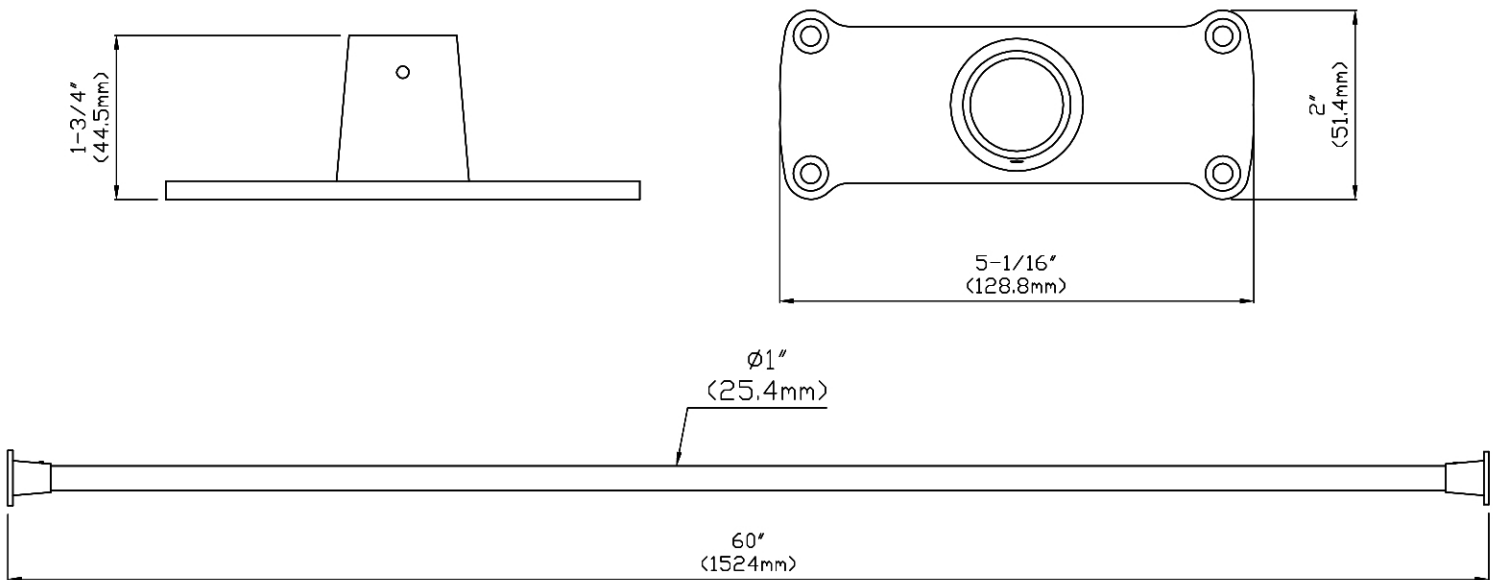

MAIDSTONE

[www.MaidstoneSupply.com](http://www.MaidstoneSupply.com)

Single Straight Shower Curtain Rod

Part No: ST0902-60-

Contact Maidstone for additional information and specifications. For complete warranty information and a list of dealers visit [www.MaidstoneSupply.com](http://www.MaidstoneSupply.com). All products and specifications are subject to change without notice. Maidstone is not responsible for typographical and/or dimensional errors. Typographical errors are subject to correction.

Note: Rough-in dimensions may vary  $\pm 1/2\text{'}$  and are subject to change. No responsibility is assumed by Maidstone.