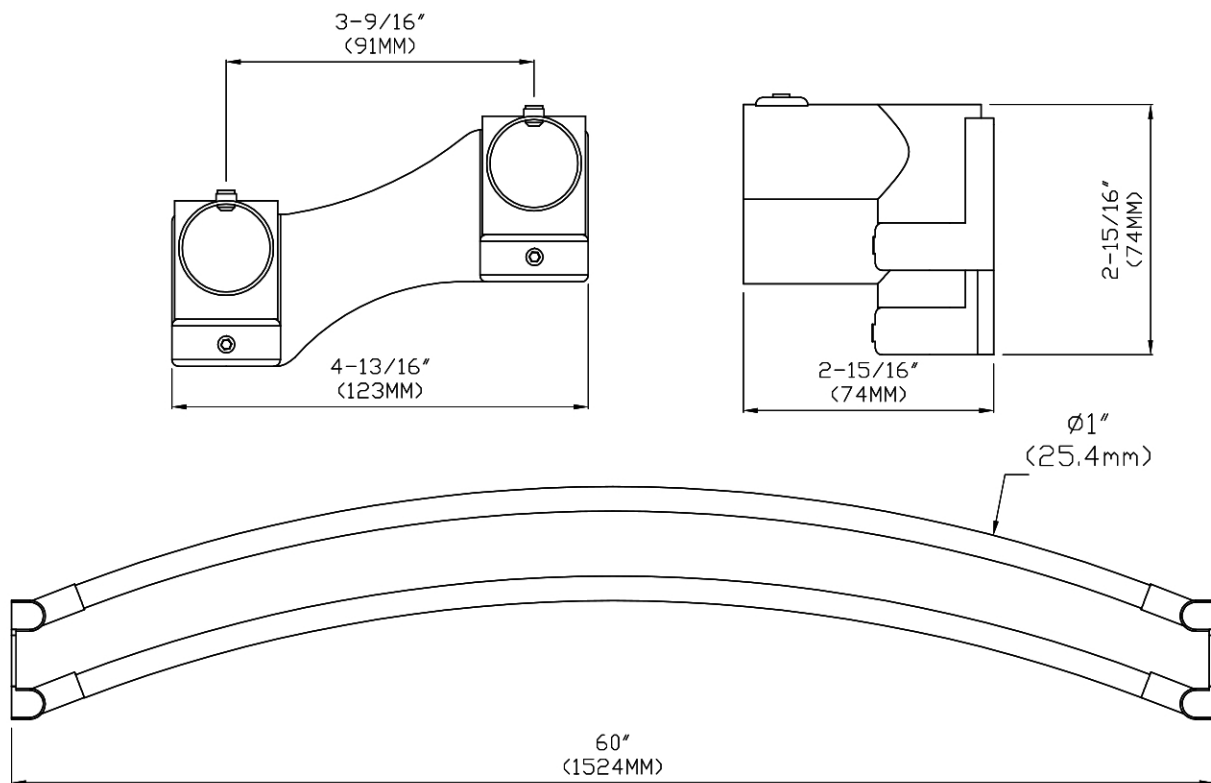

MAIDSTONE

www.MaidstoneSupply.com

Dual Curved Shower Curtain Rod

Part No: ST0946-60-

Contact Maidstone for additional information and specifications. For complete warranty information and a list of dealers visit www.MaidstoneSupply.com. All products and specifications are subject to change without notice. Maidstone is not responsible for typographical and/or dimensional errors. Typographical errors are subject to correction.

Note: Rough-in dimensions may vary $\pm 1/2\text{'}$ and are subject to change. No responsibility is assumed by Maidstone.