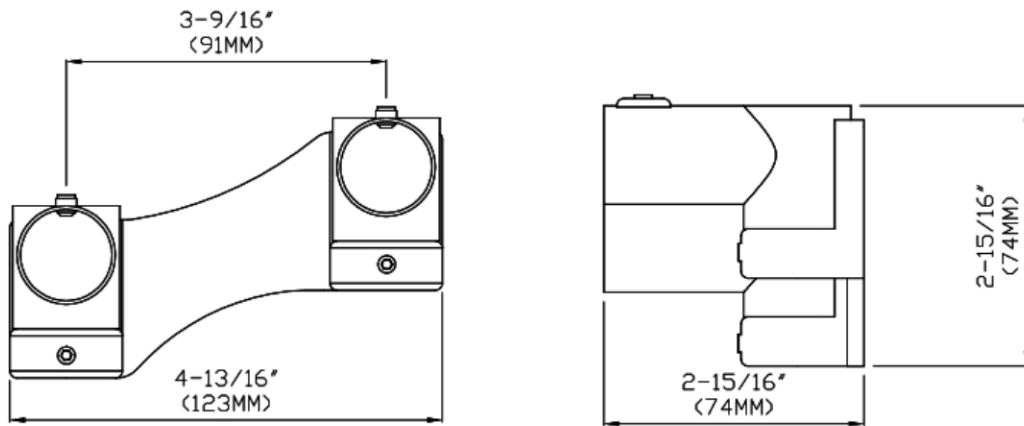

MAIDSTONE

www.MaidstoneSupply.com

Dual Straight Shower Curtain Rod

Part No: ST0942-60-

Contact Maidstone for additional information and specifications. For complete warranty information and a list of dealers visit www.MaidstoneSupply.com. All products and specifications are subject to change without notice. Maidstone is not responsible for typographical and/or dimensional errors. Typographical errors are subject to correction.

Note: Rough-in dimensions may vary +/- 1/2" and are subject to change. No responsibility is assumed by Maidstone.