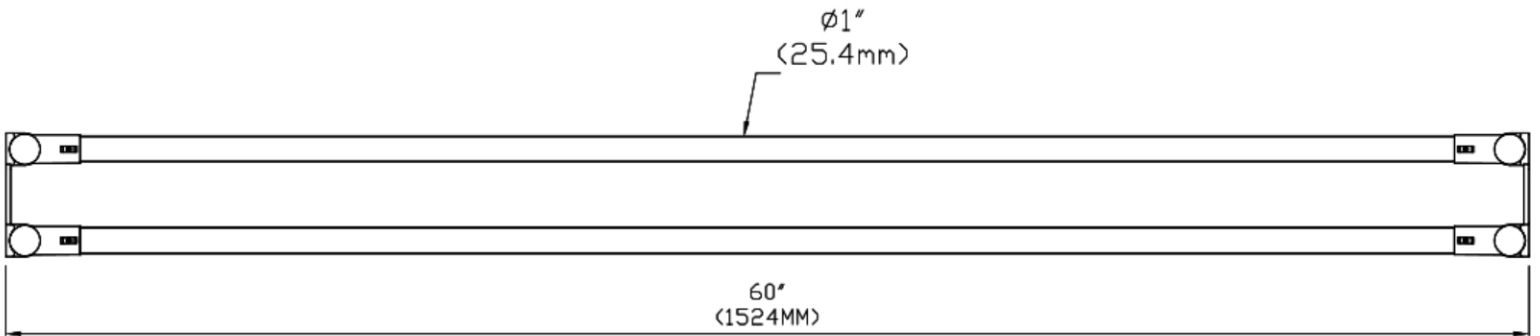

MAIDSTONE

www.MaidstoneSupply.com

Dual Straight Shower Curtain Rod

Part No: ST0942-60-

Contact Maidstone for additional information and specifications. For complete warranty information and a list of dealers visit www.MaidstoneSupply.com. All products and specifications are subject to change without notice. Maidstone is not responsible for typographical and/or dimensional errors. Typographical errors are subject to correction.

Note: Rough-in dimensions may vary +/- 1/2" and are subject to change. No responsibility is assumed by Maidstone.